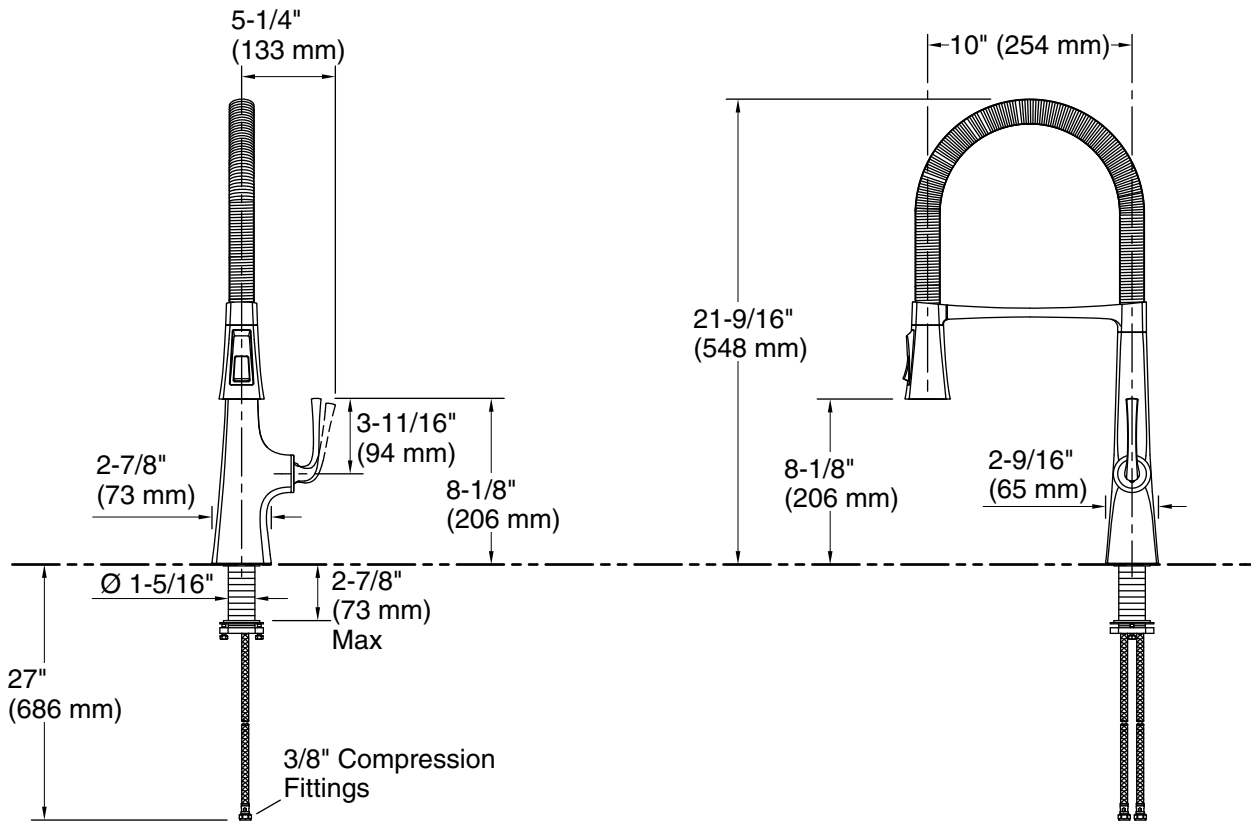

### Technical Information

All product dimensions are nominal.

Drain included: No

### Spout:

Spout reach: 10" (254 mm)

Handle clearance: 5-1/4" (133 mm)