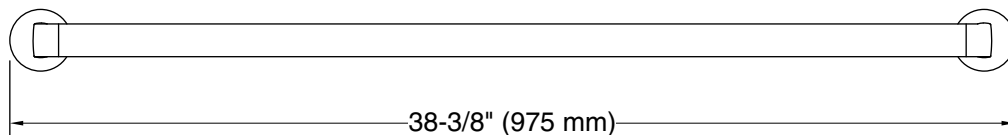

Technical Information

All product dimensions are nominal.

Material: Zinc, Stainless Steel

Notes

Install this product according to the installation instructions.

WARNING: Risk of personal injury. The wall plates on the grab bar must be mounted to a brace between the wall studs. This will ensure that the weight of the user is adequately supported.

ADA compliant when installed to the specific requirements of these regulations.