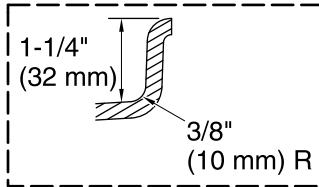

No change in measurements if connected with drain illustrated. (K-7272)

Integral Flange Detail