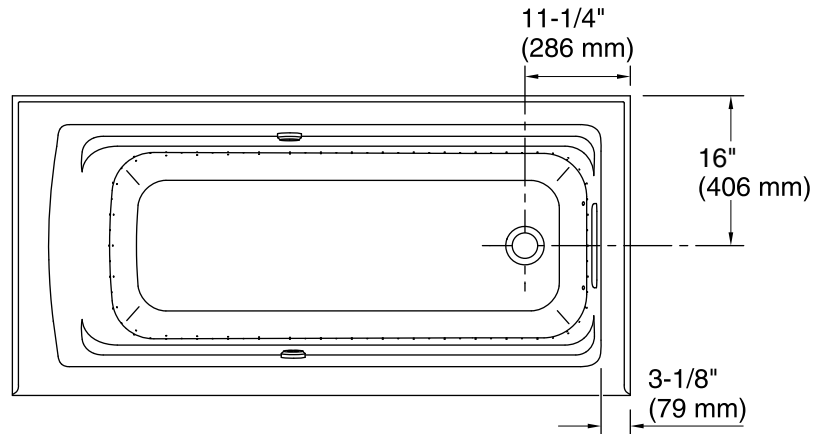

Required Electrical Service

Two dedicated circuits required, protected with Class A Ground-Fault Circuit-Interrupter (GFCI) or Residual Current Device (RCD).

Blower, Heated Surface:	120 V, 15 A, 60 Hz
Heater:	120 V, 15 A, 60 Hz

Technical Information

All product dimensions are nominal.

Installation:	Three-wall alcove
Drain location:	Right
Basin area, bottom:	50-3/8" x 19-5/8" (1280 mm x 498 mm)
Basin area, top:	57-5/16" x 24-1/16" (1456 mm x 611 mm)
Weight:	109 lbs (49.4 kg)
Minimum floor load:	46.7 lbs/ft² (228 kg/m²)
Water depth:	15-5/16" (389 mm)
Water capacity:	66 gal (249.8 L)
Electrical component rating:	Blower: 120 V, 10 A, 60 Hz Heated Surface: 120 V, 0.5 A, 60 Hz Heater: 120 V, 5 A, 60 Hz
Minimum flat for door:	2-3/16" (56 mm)

Notes

Measure your actual product for rough-in details. Install this product according to the installation instructions.

The hot water supply should be 70% of the capacity of the bath or greater. Installations will vary.

Provide one grounded electrical outlet within 24" (610 mm) of each component.

Remote blower installation kit is available for relocating the blower. Provide access for servicing the blower.

Do not relocate or alter the PVC tee or coiled flexible tubing connected to the blower. Follow the blower relocation instructions exactly.

ADA compliant when installed to the specific requirements of these regulations.