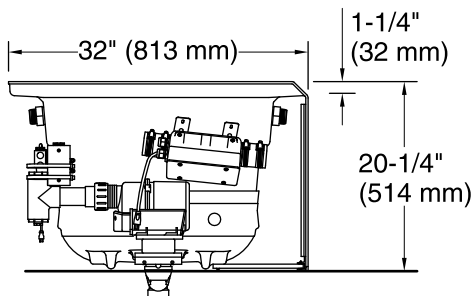

Required Electrical Service

Two dedicated circuits required, protected with Class A Ground-Fault Circuit-Interrupter (GFCI) or Residual Current Device (RCD).

Blower, Heated Surface:	120 V, 15 A, 60 Hz
Heater:	120 V, 15 A, 60 Hz

Technical Information

All product dimensions are nominal.

Installation:	Three-wall alcove
Drain location:	Right
Basin area, bottom:	50-3/8" x 19-5/8" (1280 mm x 498 mm)
Basin area, top:	57-5/16" x 24-1/16" (1456 mm x 611 mm)
Weight:	109 lbs (49.4 kg)
Minimum floor load:	46.7 lbs/ft² (228 kg/m²)
Water depth:	15-5/16" (389 mm)
Water capacity:	66 gal (249.8 L)
Electrical component rating:	Blower: 120 V, 10 A, 60 Hz Heated Surface: 120 V, 0.5 A, 60 Hz Heater: 120 V, 5 A, 60 Hz
Minimum flat for door:	2-3/16" (56 mm)

Notes

Measure your actual product for rough-in details. Install this product according to the installation instructions.

The hot water supply should be 70% of the capacity of the bath or greater. Installations will vary.

Provide one grounded electrical outlet within 24" (610 mm) of each component.

Remote blower installation kit is available for relocating the blower. Provide access for servicing the blower.

Do not relocate or alter the PVC tee or coiled flexible tubing connected to the blower. Follow the blower relocation instructions exactly.

ADA compliant when installed to the specific requirements of these regulations.