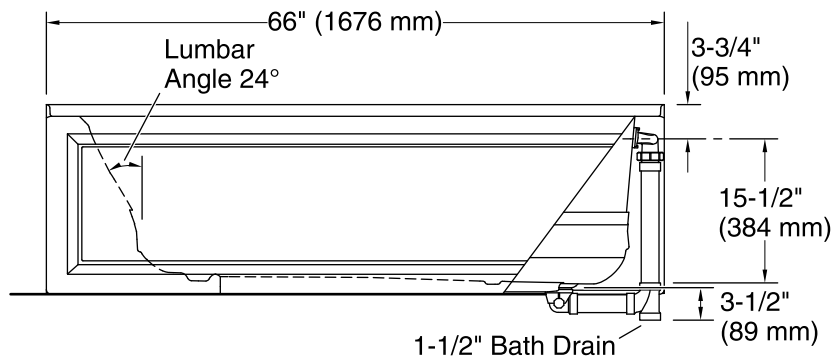

Required Electrical Service

Two dedicated circuits required, protected with Class A Ground-Fault Circuit-Interrupter (GFCI) or Residual Current Device (RCD).

Blower, Heated Surface:	120 V, 15 A, 60 Hz
Heater:	120 V, 15 A, 60 Hz

Technical Information

All product dimensions are nominal.

Installation:	Three-wall alcove
Drain location:	Right
Basin area, bottom:	50-3/8" x 19-5/8" (1280 mm x 498 mm)
Basin area, top:	57-5/16" x 24-1/16" (1456 mm x 611 mm)
Weight:	109 lbs (49.4 kg)
Minimum floor load:	46.7 lbs/ft² (228 kg/m²)
Water depth:	15-5/16" (389 mm)
Water capacity:	66 gal (249.8 L)
Electrical component rating:	Blower: 120 V, 10 A, 60 Hz Heated Surface: 120 V, 0.5 A, 60 Hz Heater: 120 V, 5 A, 60 Hz
Minimum flat for door:	2-3/16" (56 mm)

Notes

Measure your actual product for rough-in details. Install this product according to the installation instructions.

The hot water supply should be 70% of the capacity of the bath or greater. Installations will vary.

Provide one grounded electrical outlet within 24" (610 mm) of each component.

Remote blower installation kit is available for relocating the blower. Provide access for servicing the blower.

Do not relocate or alter the PVC tee or coiled flexible tubing connected to the blower. Follow the blower relocation instructions exactly.

ADA compliant when installed to the specific requirements of these regulations.