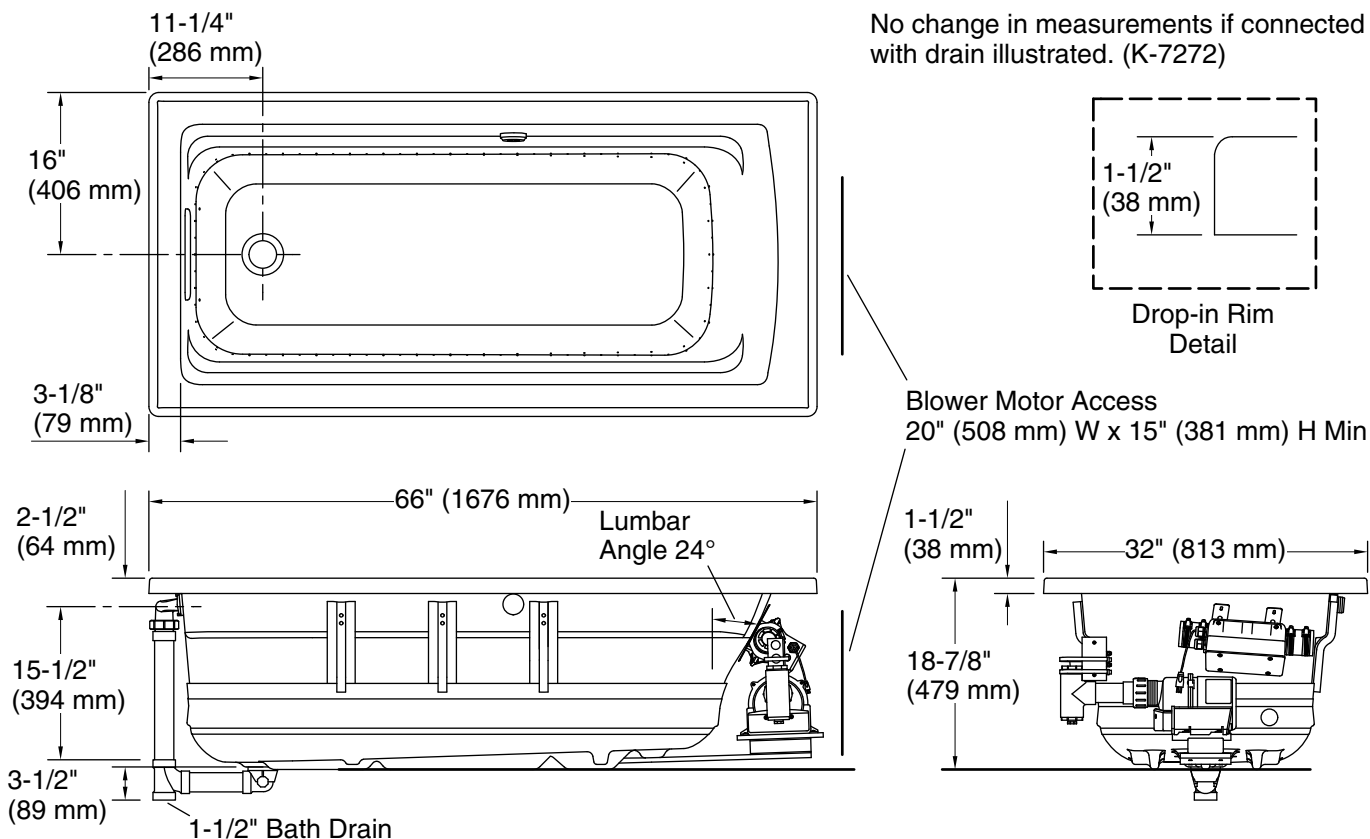

Required Electrical Service

Two dedicated circuits required, protected with Class A Ground-Fault Circuit-Interrupter (GFCI). Outside North America, this device may be known as a Residual Current Device (RCD).

Blower: 120 V, 15 A, 60 Hz

Heater: 120 V, 15 A, 60 Hz

Technical Information

All product dimensions are nominal.

Installation: Drop-in

Drain location: Reversible

Basin area, bottom: 50-3/8" x 19-5/8" (1280 mm x 498 mm)

Basin area, top: 57-5/16" x 24-1/16" (1456 mm x 611 mm)

Weight: 115 lbs (52.2 kg)

Minimum floor load: 47 lbs/ft² (229.5 kg/m²)

Water depth: 15-5/16" (389 mm)

Water capacity: 66 gal (249.8 L)

Cutout: Drop-in, 64-1/2" x 30-1/2" (1638 mm x 775 mm)

Electrical component Blower: 120 V, 15 A, 60 Hz

1-800-4KOHLER (1-800-456-4537)

Kohler Co. reserves the right to make revisions without notice to product specifications.

For the most current Specification Sheet, go to www.kohler.com.

8-13-2023 21:19 - US/CA

Notes

Measure your actual product for rough-in details.

Install this product according to the installation instructions.

The hot water supply should be 70% of the capacity of the bath or greater. Installations will vary.

This product is designed for drop-in installation only. It is not suited for use in a three-wall alcove with an overhead shower.

Remote blower installation kit is available for relocating the blower. Provide access for servicing the blower.

Do not relocate or alter the PVC tee or coiled flexible tubing connected to the blower. Follow the blower relocation instructions exactly.

ADA compliant when installed to the specific requirements of these regulations.