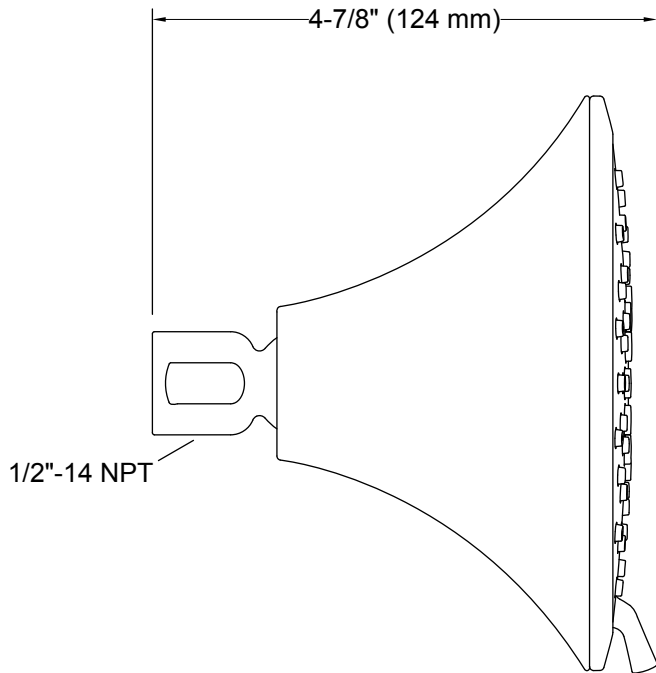

Technical Information

All product dimensions are nominal.

Showerhead/Body Spray:

Rated maximum flow: 1.75 gal/min (6.6 l/min)

Notes

Install this product according to the installation instructions.