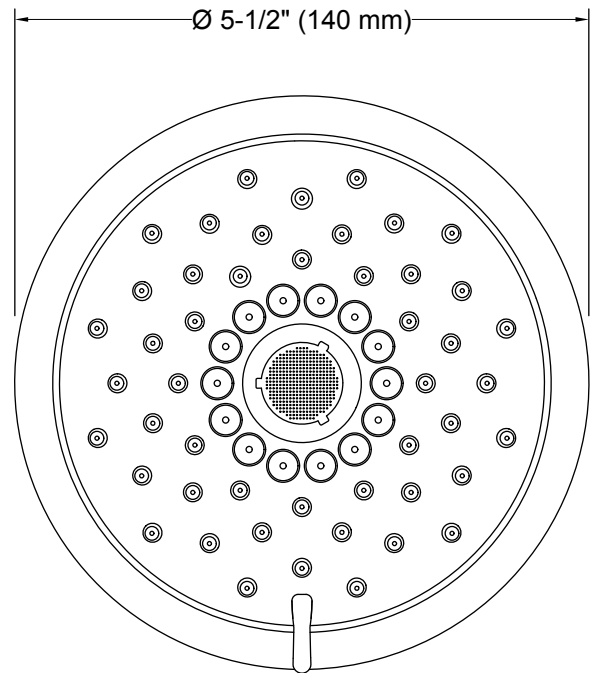

#### Installation

- Coordinates with Forté®, Alteo®, and Refinia® faucets and accessories.
- 1/2-inch - 14 NPT connection.
- Wall-mount.

**Technical Information**

All product dimensions are nominal.

**Showerhead/Body Spray:**

Rated maximum flow: 1.75 gal/min (6.6 l/min)

**Notes**

Install this product according to the installation instructions.