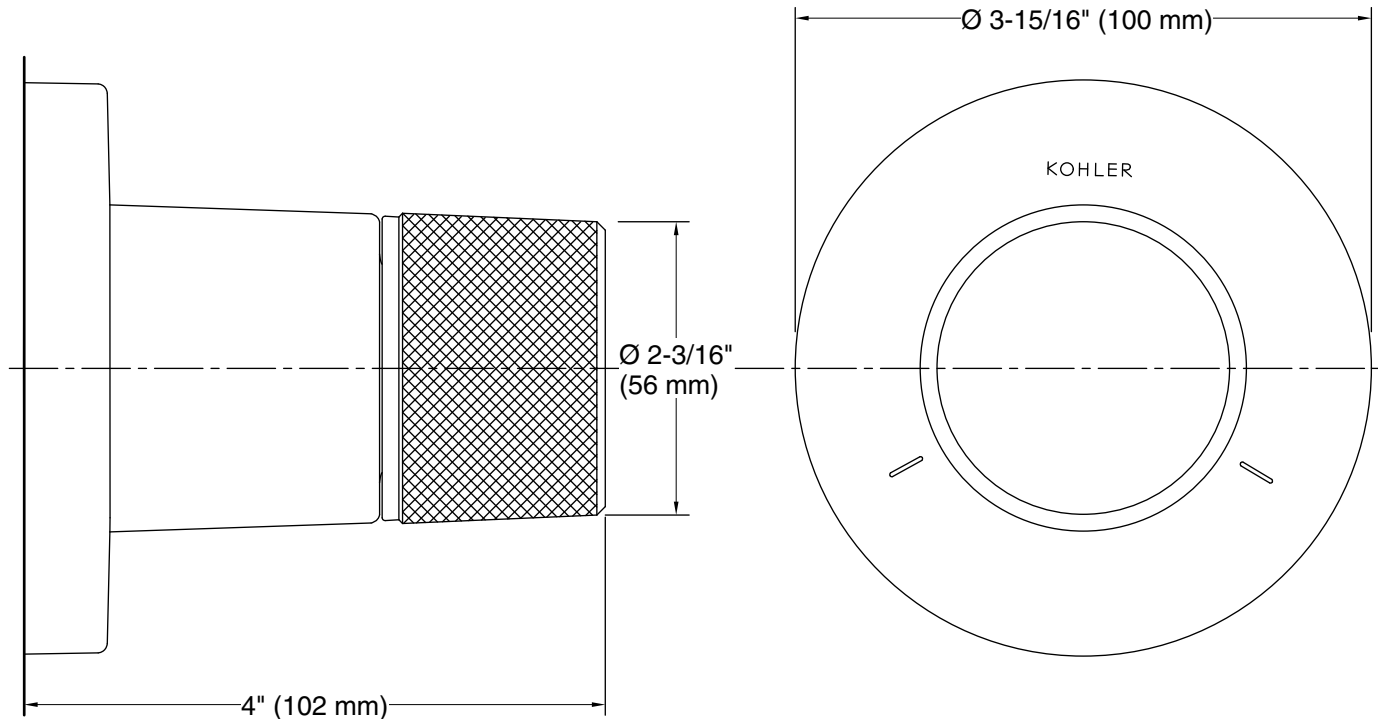

Features

- Single Oyl handle controls flow to outlets
- Includes faceplate with metal Oyl handle
- Coordinates with Components faucets, accessories, and showering components to complete your bathroom
- When used with MasterShower 2- or 3-way transfer or diverter valves, handle controls flow to two or three outlets individually or any two outlets at a time

Technical Information

All product dimensions are nominal.

Drain included: No

Notes

Install this product according to the installation instructions.