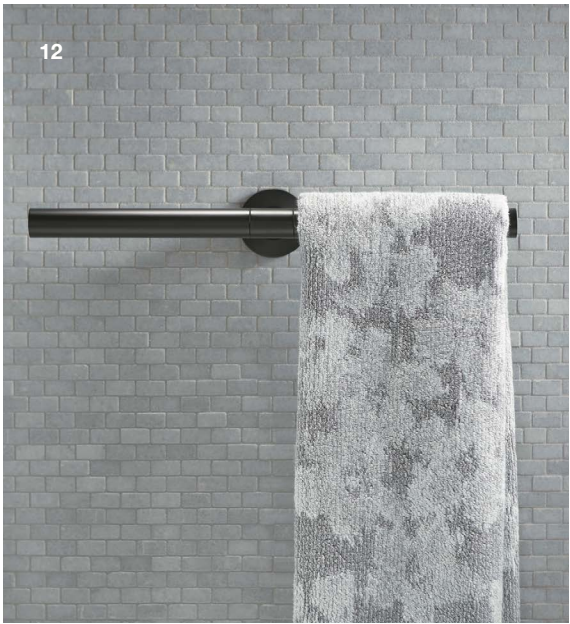

Lever Handle

A sleek, minimalist approach to manufacturing-style levers.

Rocker Handle

Features a unique back-and-forth movement with smooth control.

The versatility and personalization of the Components™ collection enables it to be used in a wide range of looks and styles. Combine a spout, handles and finish to create the perfect look for the room you want.