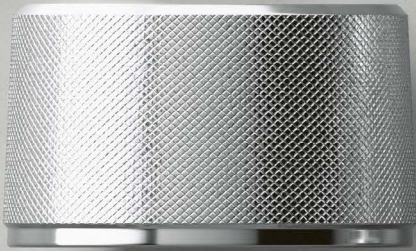

Components™

1. Choose your spout.

2. Choose your handle.

3. Choose your finish.

Ribbon Spout

Coyly couture in a sweeping architectural aesthetic.

Row Spout

Monumental yet playful in its striking modernism, featuring laminar flow for a smooth stream of water.

Modern Form.

Designers paid meticulous attention to every line and angle to create the controlled forms and stark precision of the Components™ collection's spouts.

Tube Spout

Sublimely stark and statuesque in its design, complete with laminar flow for less splash in the water flow.

Lever Handle

A sleek, minimalist approach to manufacturing-style levers.

Rocker Handle

Features a unique back-and-forth movement with smooth control.

The versatility and personalization of the Components™ collection enables it to be used in a wide range of looks and styles. Combine a spout, handles and finish to create the perfect look for the room you want.