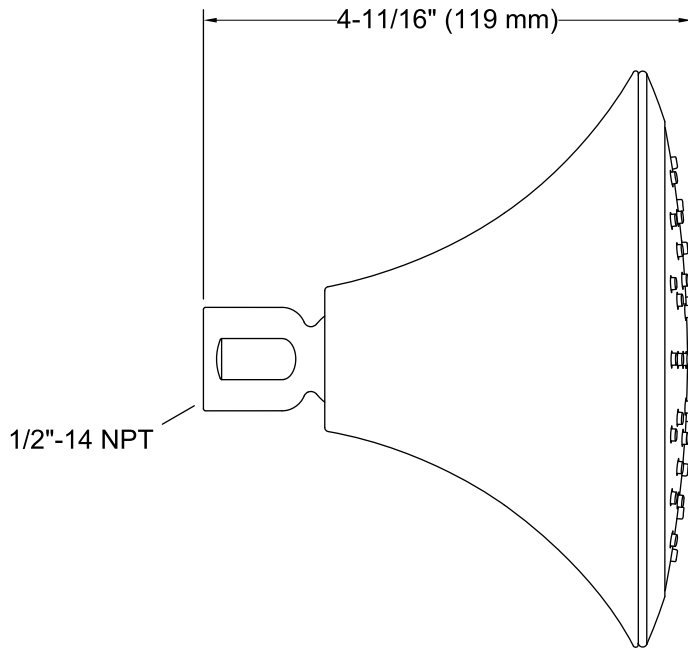

Features

- Katalyst® Spray Technology with air induction ball joint (patent pending).
- Optimized sprayface for maximum performance.
- Single-function showerhead with 48 nozzle 5-1/2" (140 mm) diameter sprayface.
- Complements Forté® Suite.
- MasterClean™ spray nozzles to prohibit mineral build-up for easy cleaning.
- 1/2" - 14 NPT connection.
- Showerarm and flange not included.
- 1.75 gal/min (6.6 l/min) maximum flow rate.

Recommended Products/Accessories

K-7397 Shower Arm and Flange

Codes/Standards

ASME A112.18.1/CSA B125.1
DOE - Energy Policy Act 1992
EPA WaterSense®
California Energy Commission (CEC)

KOHLER® Faucet Lifetime Limited Warranty

Technical Information

All product dimensions are nominal.

Showerhead/Body Spray:

Rated maximum flow: 1.75 gal/min (6.6 l/min)

Pressure: 80 psi (5.5 bar)

Notes

For use with automatic compensating valves rated at 1.5 gal/min (5.7 l/min) or less.