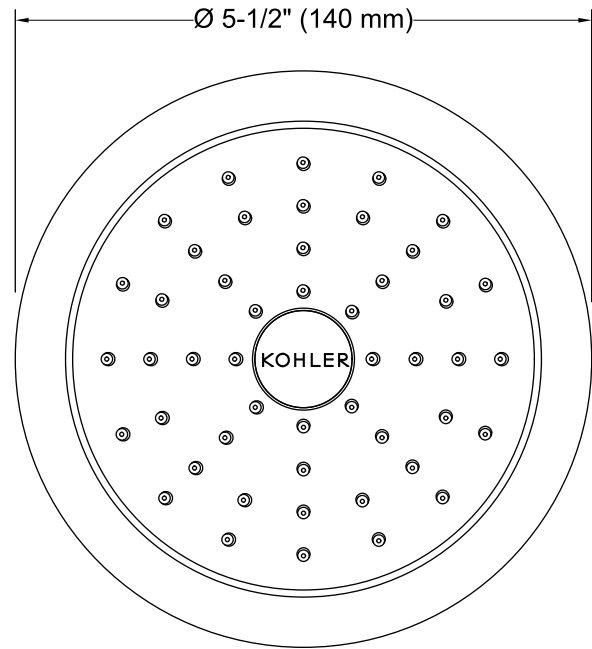

Features

- Katalyst® Spray Technology with air induction ball joint (patent pending).
- Optimized sprayface for maximum performance.
- Single-function showerhead with 48 nozzle 5-1/2" (140 mm) diameter sprayface.
- Complements Forté® Suite.
- MasterClean™ spray nozzles to prohibit mineral build-up for easy cleaning.
- 1/2" - 14 NPT connection.
- Showerarm and flange not included.
- 1.75 gal/min (6.6 l/min) maximum flow rate.

Recommended Products/Accessories

K-7397 Shower Arm and Flange

Codes/Standards

ASME A112.18.1/CSA B125.1
DOE - Energy Policy Act 1992
EPA WaterSense®
California Energy Commission (CEC)

KOHLER® Faucet Lifetime Limited Warranty

Technical Information

All product dimensions are nominal.

Showerhead/Body Spray:

Rated maximum flow: 1.75 gal/min (6.6 l/min)

Pressure: 80 psi (5.5 bar)

Notes

For use with automatic compensating valves rated at 1.5 gal/min (5.7 l/min) or less.