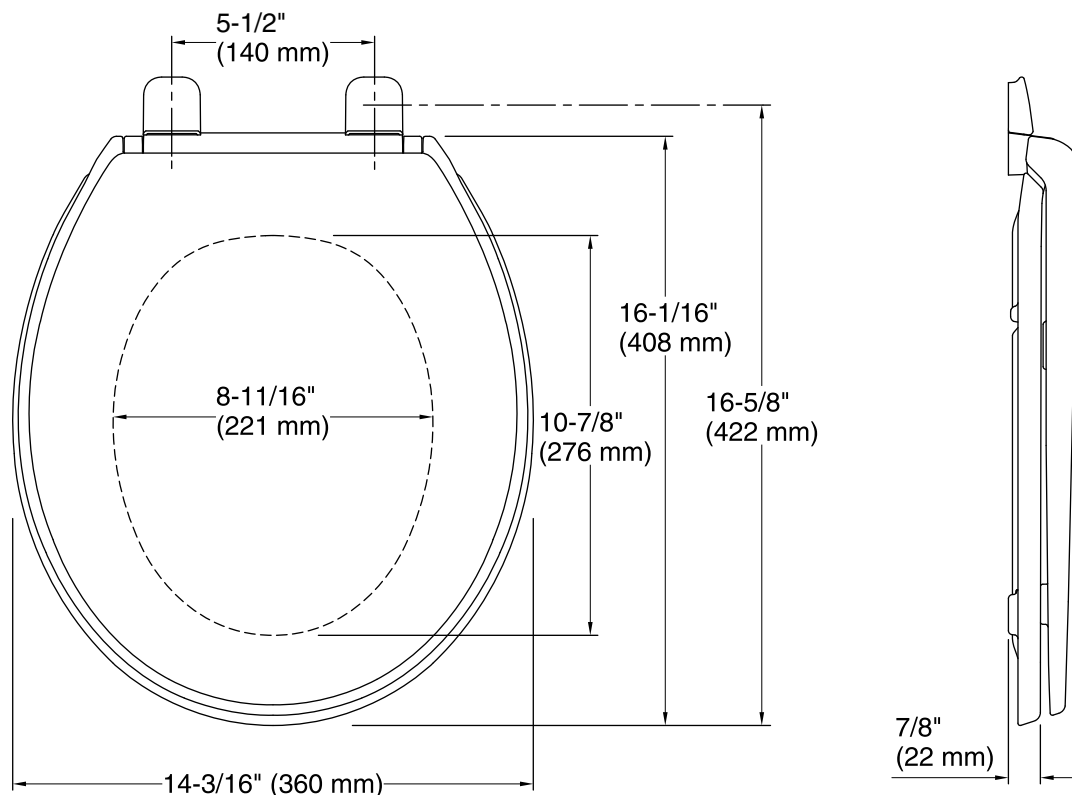

### Technical Information

All product dimensions are nominal.

Seat shape type: Round-front

Seat front type: Closed-front

Seat-mounting holes: 5-1/2" (140 mm)