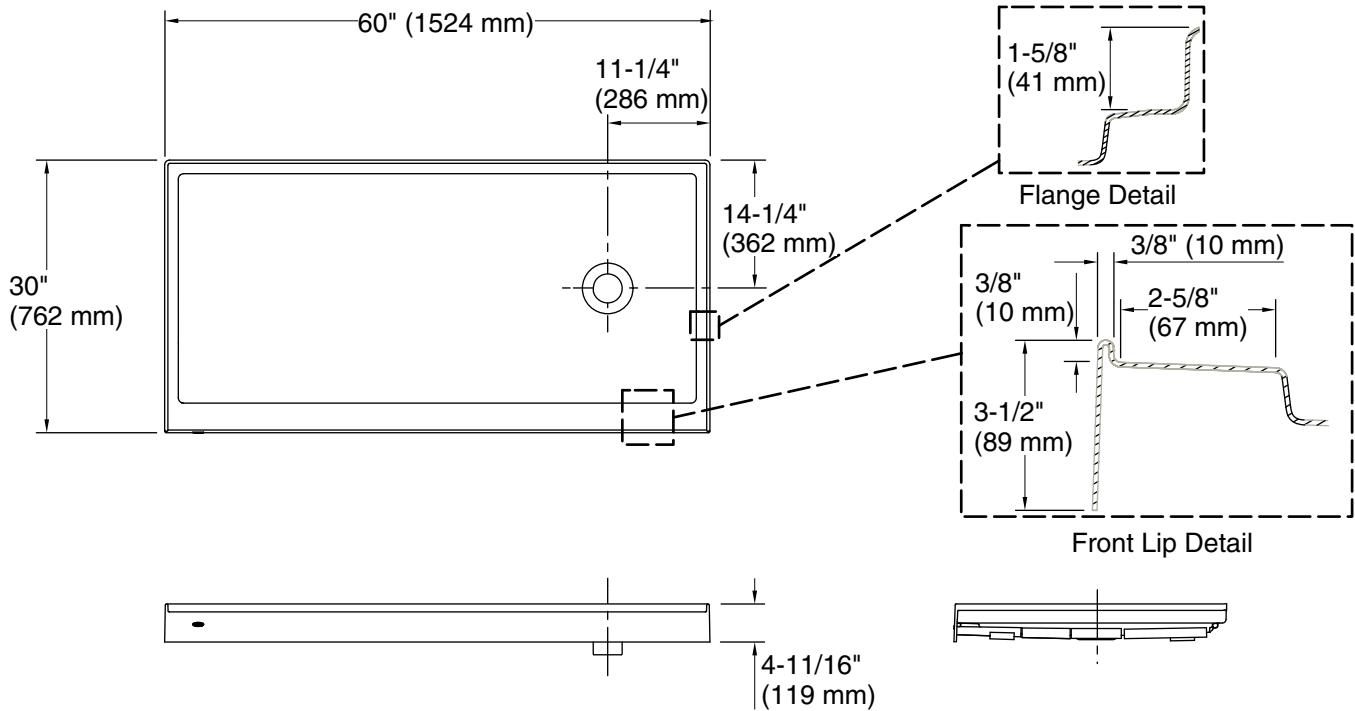

Features

- Low-threshold design for easy entry and exit.
- Molded-in textured floor.
- Water containment bead incorporated into the threshold design provides an optimum barrier, eliminating water escaping from the shower space.
- Single threshold for alcove installation.
- Coordinates with Choreograph® shower walls and other KOHLER® collections.

Material

- Acrylic.

Installation

- Right drain.

Recommended Products/Accessories

K-23726 Drain treatment
K-23732 Tub & shower cleaner
K-9132 Shower Drain

Codes/Standards

CSA B45.5/IAPMO Z124
ASTM E162
ASTM E662

Technical Information

All product dimensions are nominal.

Installation: Three-wall alcove

Drain location: Right

Weight: 59 lbs (26.8 kg)

Notes

Measure your actual product for rough-in details.

Install this product according to the installation instructions.

Subfloor must be within 1/2" (13 mm) of level.

This receptor has a front lip. This should be taken into account when installing a shower door.