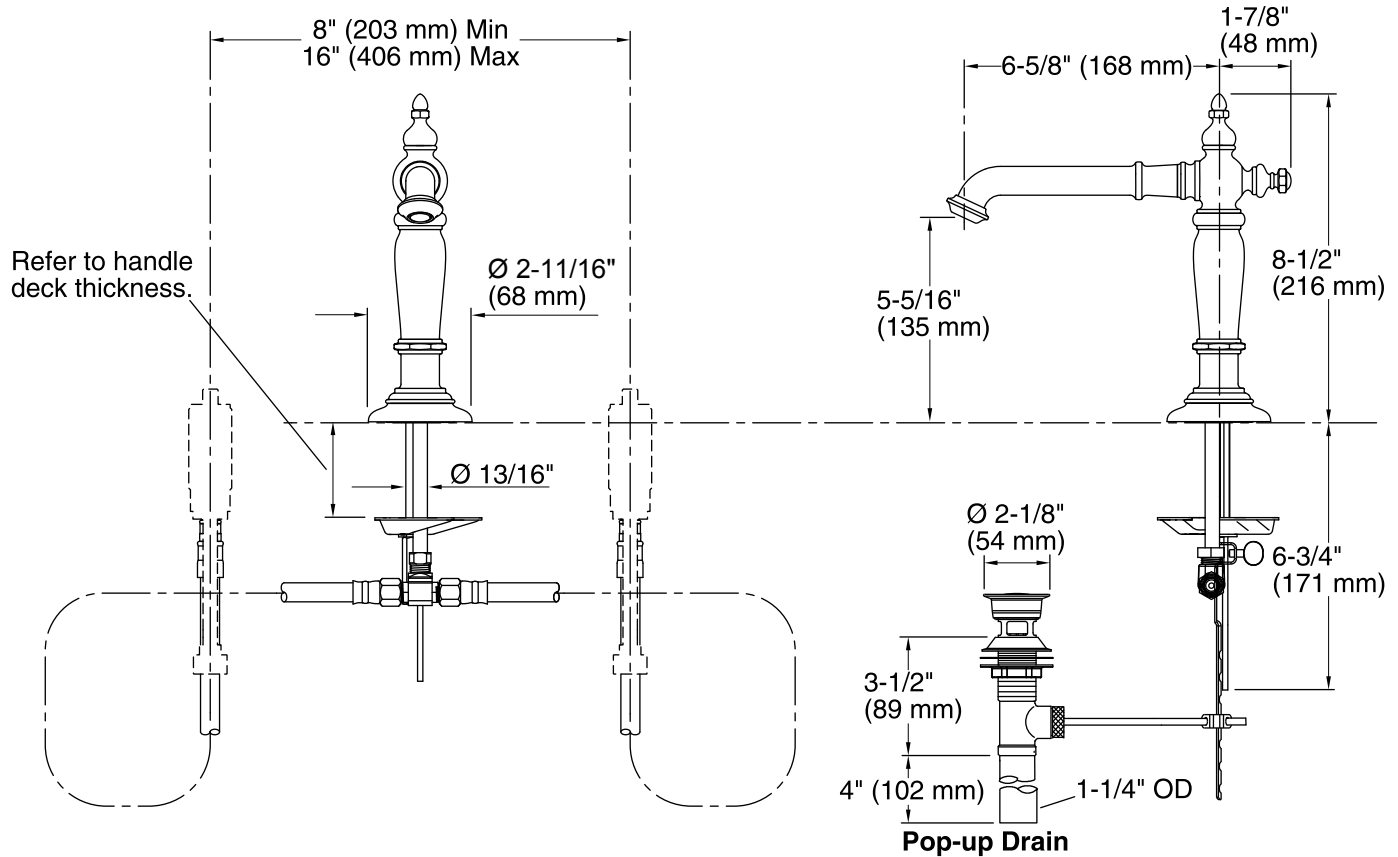

Technical Information

All product dimensions are nominal.

Drain included: YES

Spout:

Spout reach: 6-5/8" (168 mm)

Faucet:

Flow rate: 1.2 gal/min (4.5 l/min)

Pressure: 60 psi (4.1 bar)

Notes

Install this product according to the installation guide.