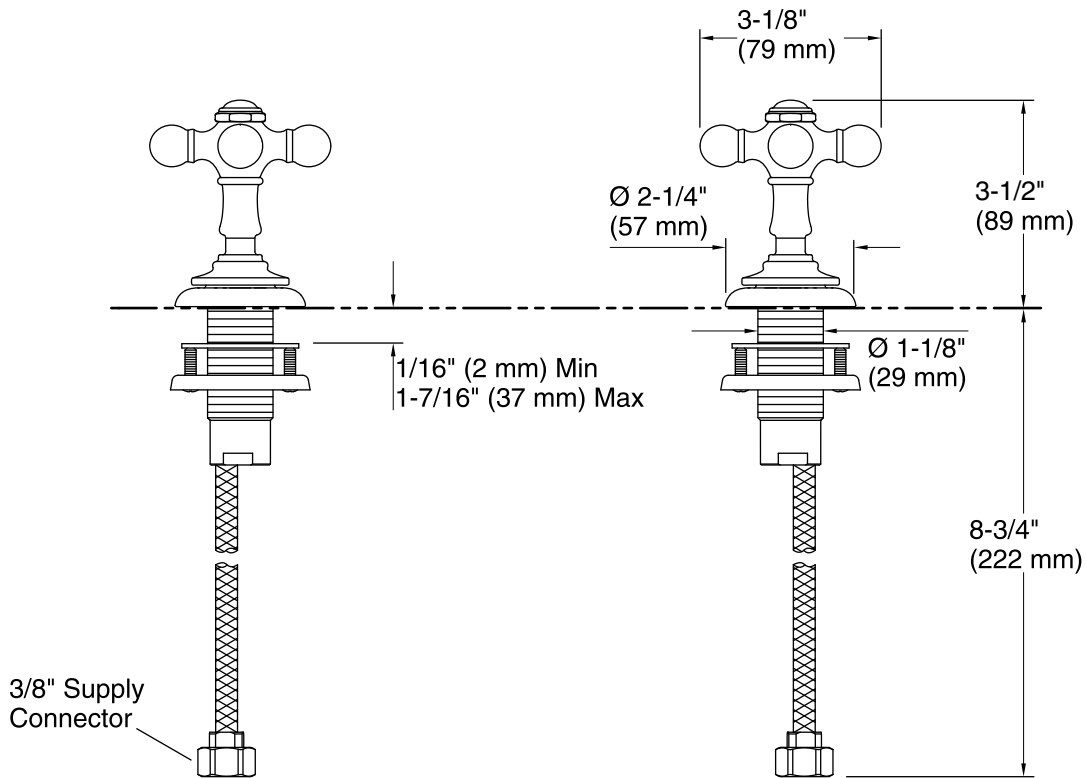

### Technical Information

All product dimensions are nominal.

### Features

- Metal construction.
- Metal pop-up drain with tailpiece.
- 6-5/8" (168 mm) spout reach.
- 1.2 gal/min (4.5 l/min) maximum flow rate [max at 60 psi (4.14 bar)].

### Spout:

Spout reach: 6-5/8" (168 mm)