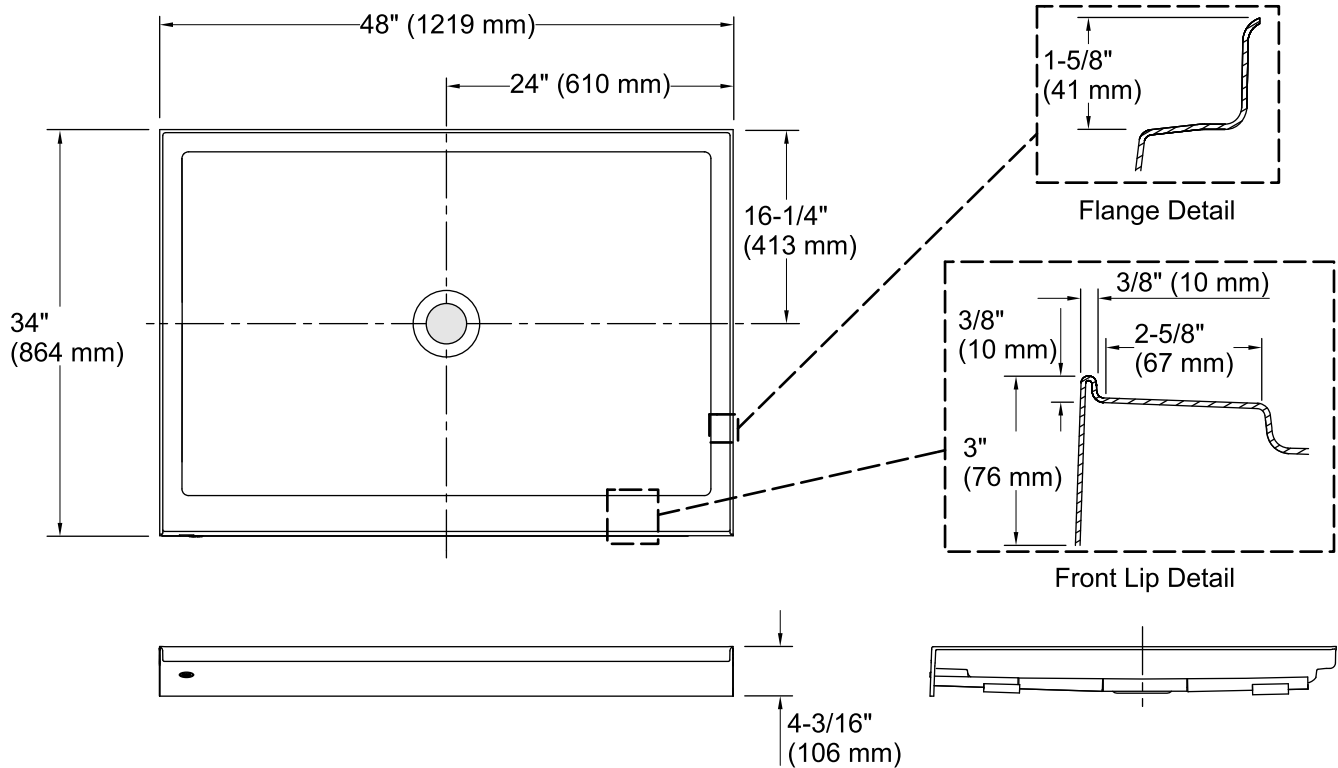

Features

- Center drain.
- Low-threshold assures ease of exit and entry of the shower space.
- Water containment bead along the step over threshold provides optimum barrier to eliminate water escaping from the shower.
- Textured bottom surface.
- One-piece construction.
- Compliments traditional and contemporary bathroom designs.
- Coordinates with Choreograph™ walls.

Material

- Acrylic

Installation

- Alcove
- 3-side integral flange.

Codes/Standards

CSA B45.5/IAPMO Z124
ASTM E162
ASTM E662
Greenguard UL 2818 - Gold

KOHLER® One-Year Limited Warranty

See website for detailed warranty information.

Available Color/Finishes

Color tiles intended for reference only.

Color	Code	Description
-------	------	-------------

	0	White
--	---	-------

Technical Information

All product dimensions are nominal.

Installation:	3-Wall Alcove
Drain location:	Center
Weight:	53 lbs (24 kg)
Minimum flat for door:	2-5/8" (67 mm)
Threshold height:	2-15/16" (74 mm)

Notes

Measure your actual product for rough-in details.

Install this product according to the installation instructions.

Subfloor must be within 1/2" (13 mm) of level.

This receptor has a front lip. This should be taken into account when installing a shower door.