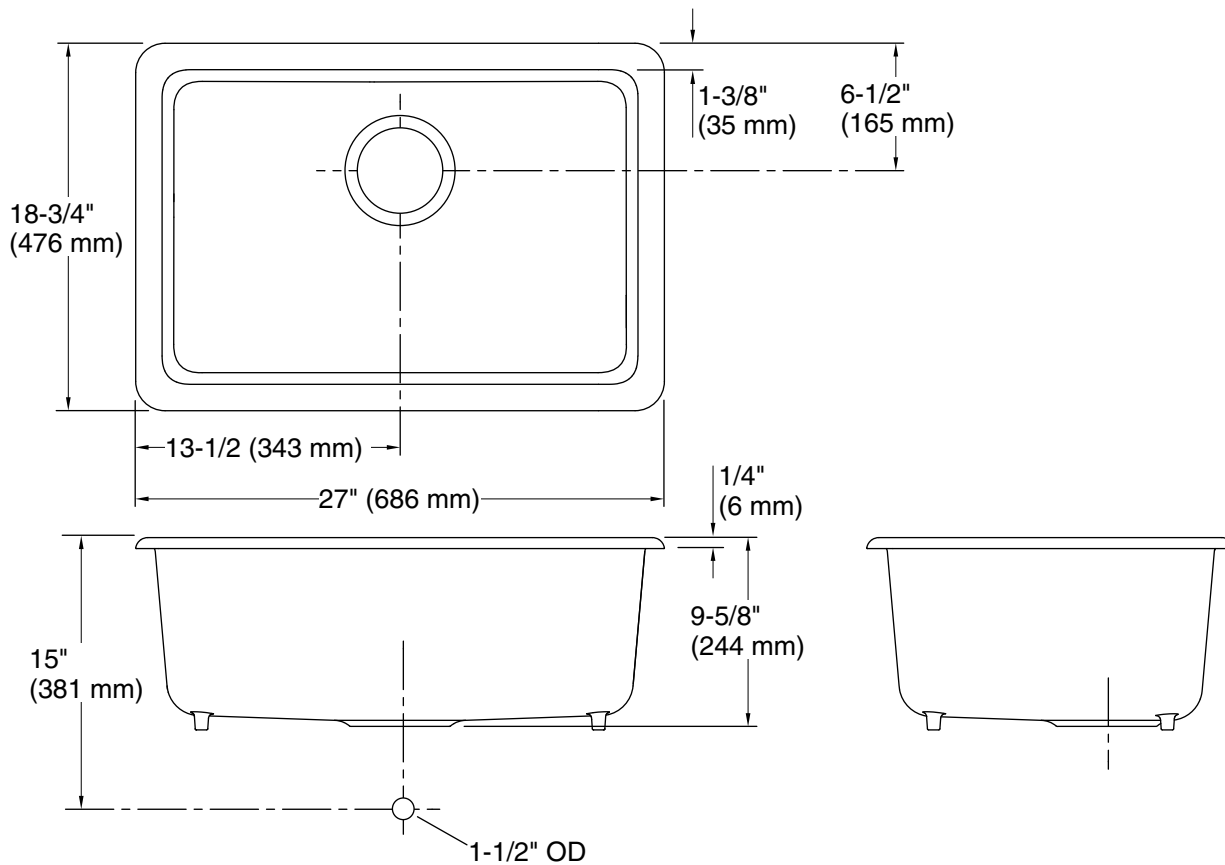

## Features

- 30" (762 mm) minimum base cabinet width
- Single bowl
- 9" (229 mm) depth provides generous workspace

## Technical Information

All product dimensions are nominal.

Bowl configuration: Single

Min. base cabinet width: 30" (762 mm)

Bowl area (Only):  
 Length: 24-5/16" (617 mm)  
 Width: 16-1/16" (408 mm)  
 Bowl depth: 9" (229 mm)  
 Water depth: 9" (229 mm)