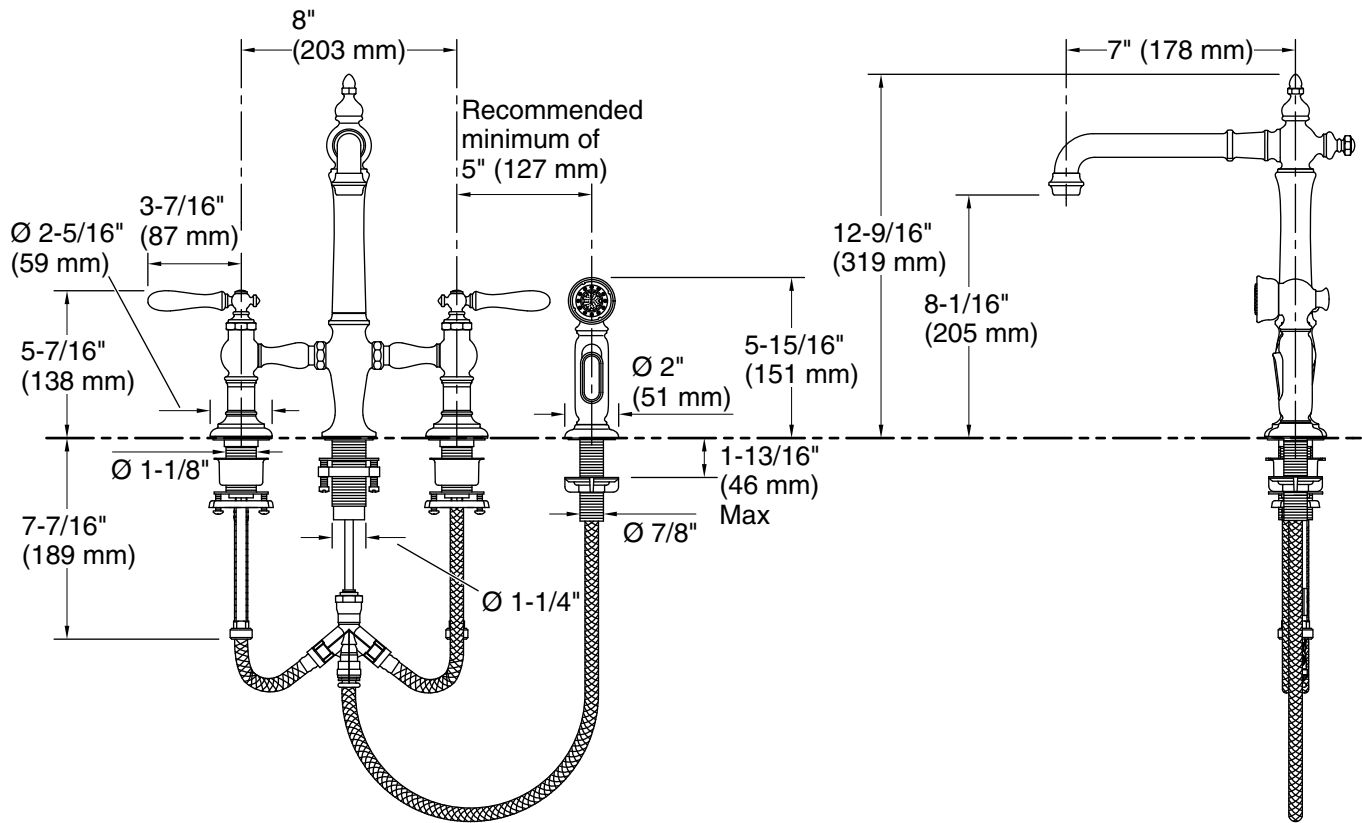

Material

- Premium metal construction for durability and reliability
- KOHLER finishes resist corrosion and tarnishing

Installation

- Three-hole or four-hole installation

Recommended Products/Accessories

K-77685 Single-Cartridge Water Filtration System
 K-77686 Double-Cartridge Water Filtration System
 K-77687 single replacement filter cartridge
 K-77688 Replacement Filter Cartridges, Two-Pack
 K-23723 Faucet cleaner

Technical Information

All product dimensions are nominal.

Sidespray:

Flow rate: 1.8 gal/min (6.8 l/min)

Pressure: 60 psi (4.1 bar)

Spout:

Spout reach: 7" (178 mm)

Notes

Install this product according to the installation guide.

Drill the hole for the sidespray a minimum of 5" (127 mm) from the center of the lever handle.

ADA compliant for faucet handles only.

ADA, CSA B651 compliant when installed to the specific requirements of these regulations.