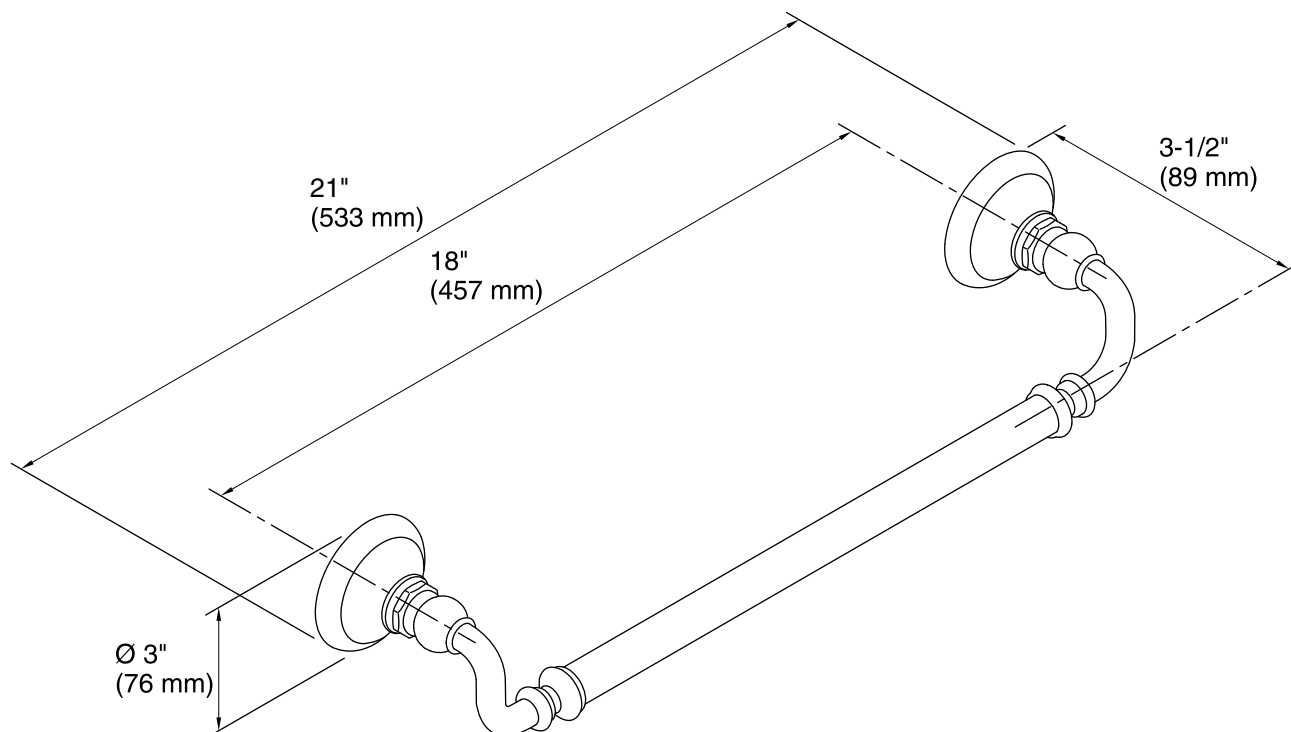

Technical Information

All product dimensions are nominal.

Notes

Install this product according to the installation guide.

CAUTION: Risk of personal injury. Do not install these products in any area where they are likely to be used inadvertently as a grab bar or support bar. These products are not designed or intended for use as a grab bar or support bar.