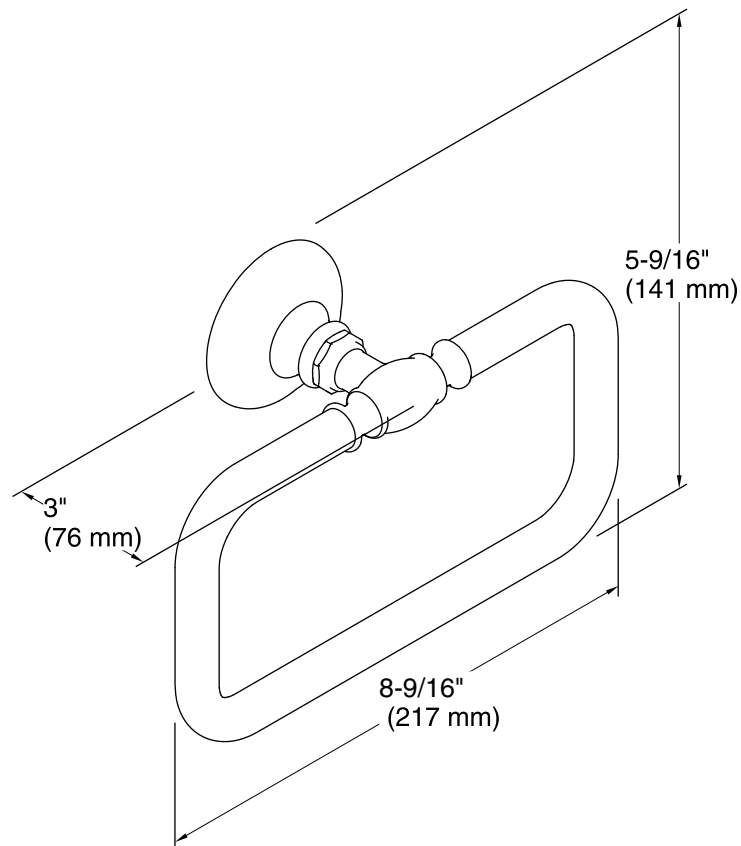

#### Features

- KOHLER finishes resist corrosion and tarnish.
- Classic 5-7/8- inch ring.
- Coordinates with other products in the Artifacts collection.
- 8-9/16" (217 mm) x 3" (76 mm) x 5-9/16" (141 mm)

### Technical Information

All product dimensions are nominal.