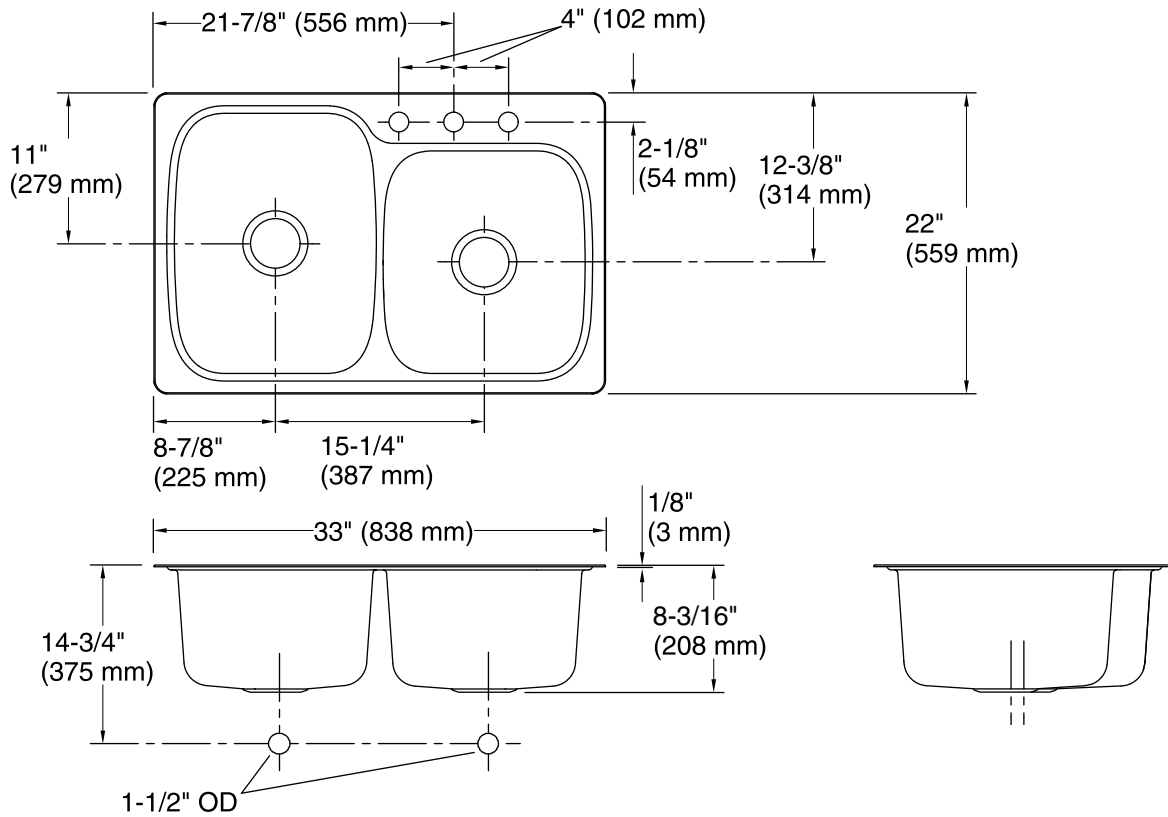

Verse™
Top-mount/Under-mount Kitchen Sink
K-75791-3

Features

- 36-inch minimum base cabinet width.
- Large/medium bowls.
- 3 faucet holes.
- SilentShield® sound-absorption technology.
- 9" depth provides generous workspace.
- Includes installation hardware.

Material

- 18-gauge stainless steel.

Installation

- Top-mount/Under-mount

Codes/Standards

ASME A112.19.3/CSA B45.4

**Lifetime Limited Warranty for
KOHLER® Stainless Steel Sinks**

See website for detailed warranty information.

Technical Information

All product dimensions are nominal.

Installation:	Top-mount, Under-mount
Bowl area	Length: 29-7/16" (748 mm) Width: 18-7/16" (468 mm) Bowl depth: 9" (229 mm) Water depth: 9" (229 mm)
Number of deck holes:	3
Faucet hole(s):	1-7/16" (37 mm)
Soap/Lotion hole:	1-7/16" (37 mm)
Drain hole:	3-3/4" (94 mm)
Template:	1263722-7, required, included