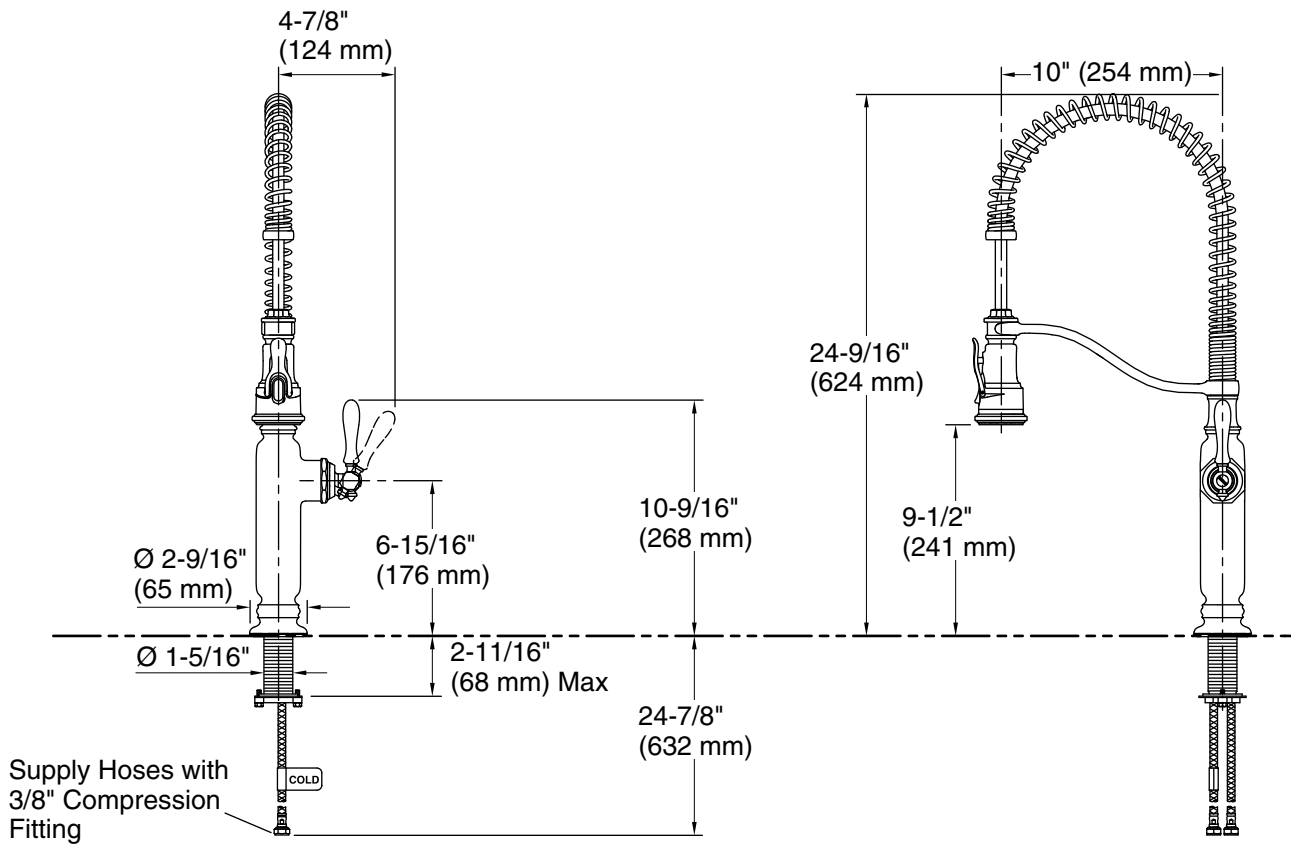

Technical Information

All product dimensions are nominal.

Notes

Install this product according to the installation instructions.

ADA, CSA B651 compliant when installed to the specific requirements of these regulations.