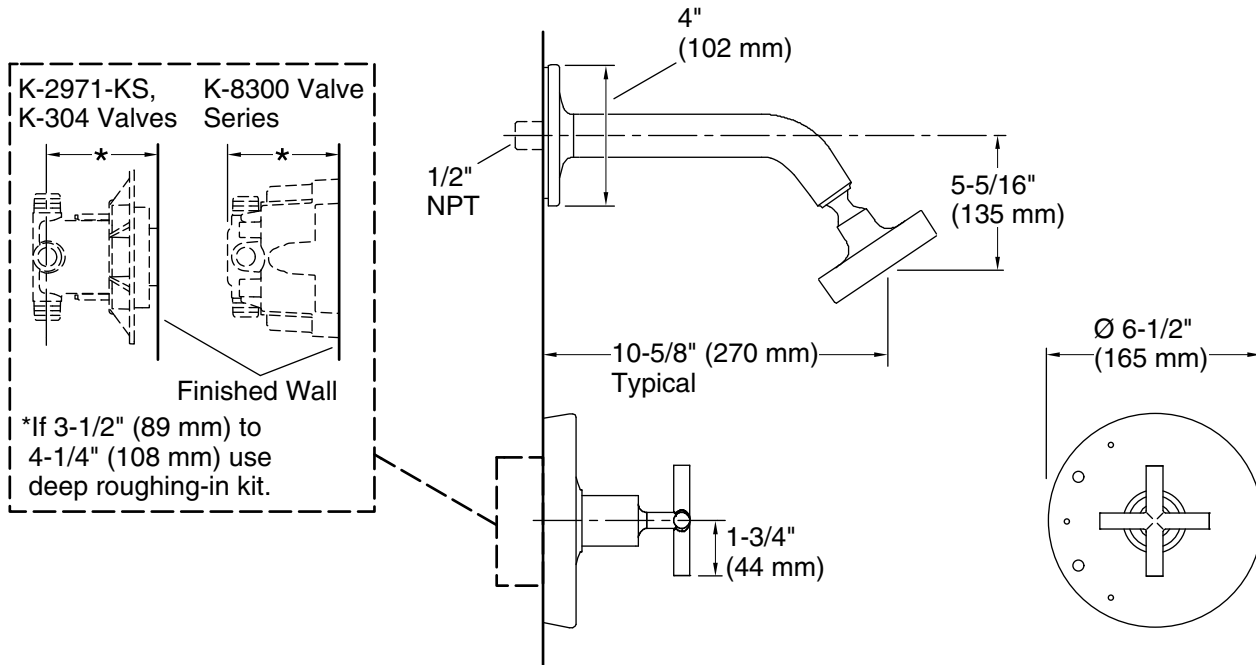

THE BOLD LOOK
OF **KOHLER**®

KOHLER Faucets Rite-Temp® shower trim kit with cross handle, 2.5 gpm
Purist®
K-TS14422-3

Technical Information

All product dimensions are nominal.

Drain included: No

Showerhead/Body Spray:

Rated maximum 2.5 gal/min (9.5 l/min)
 flow:

Pressure: 80 psi (5.5 bar)

Notes

Install the product according to the installation guide.

NOTICE: Risk of product damage. Long screws for installing trim can damage the K-2971-KS valve. Consult the trim installation guide to verify if the thin wall installation kit (88526) is needed.