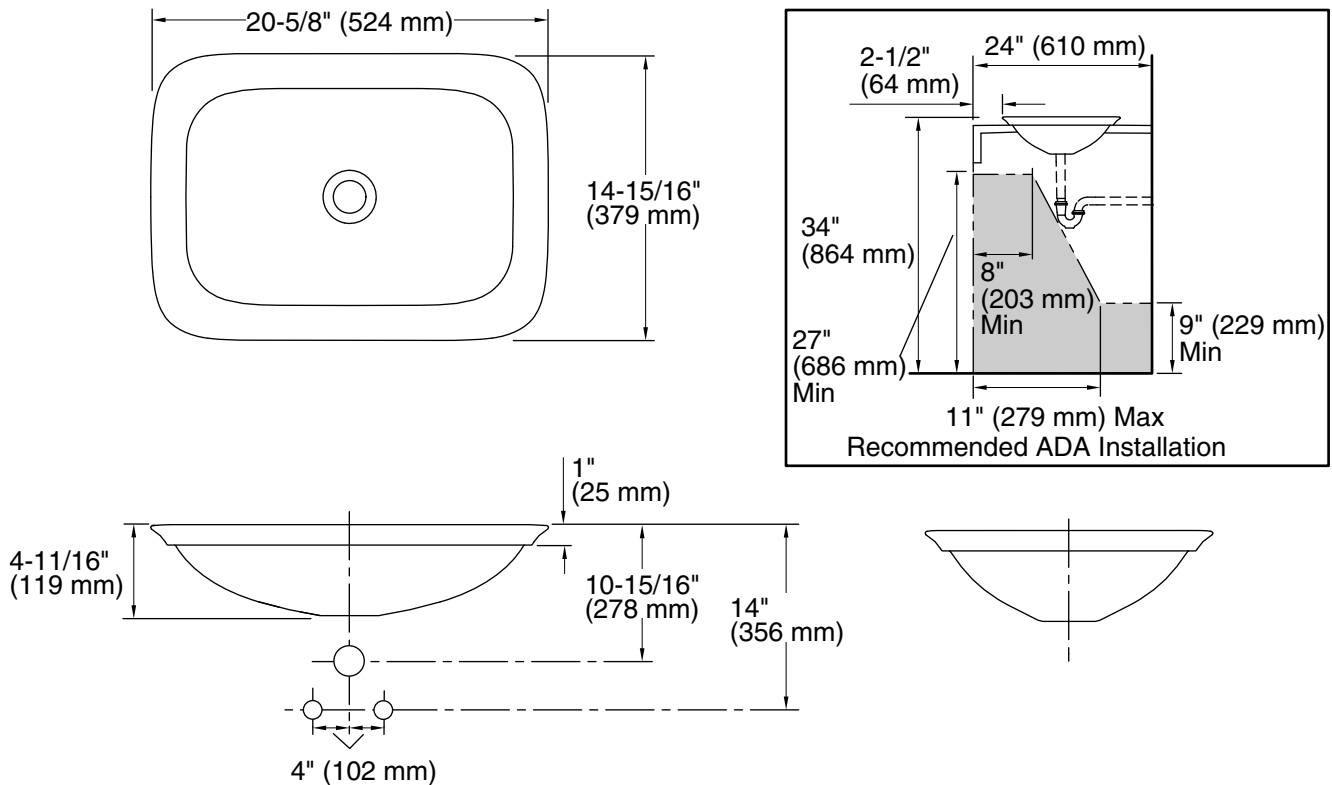

### Technical Information

All product dimensions are nominal.

Installation: Vessel

Template: 1190263-7, not required, included