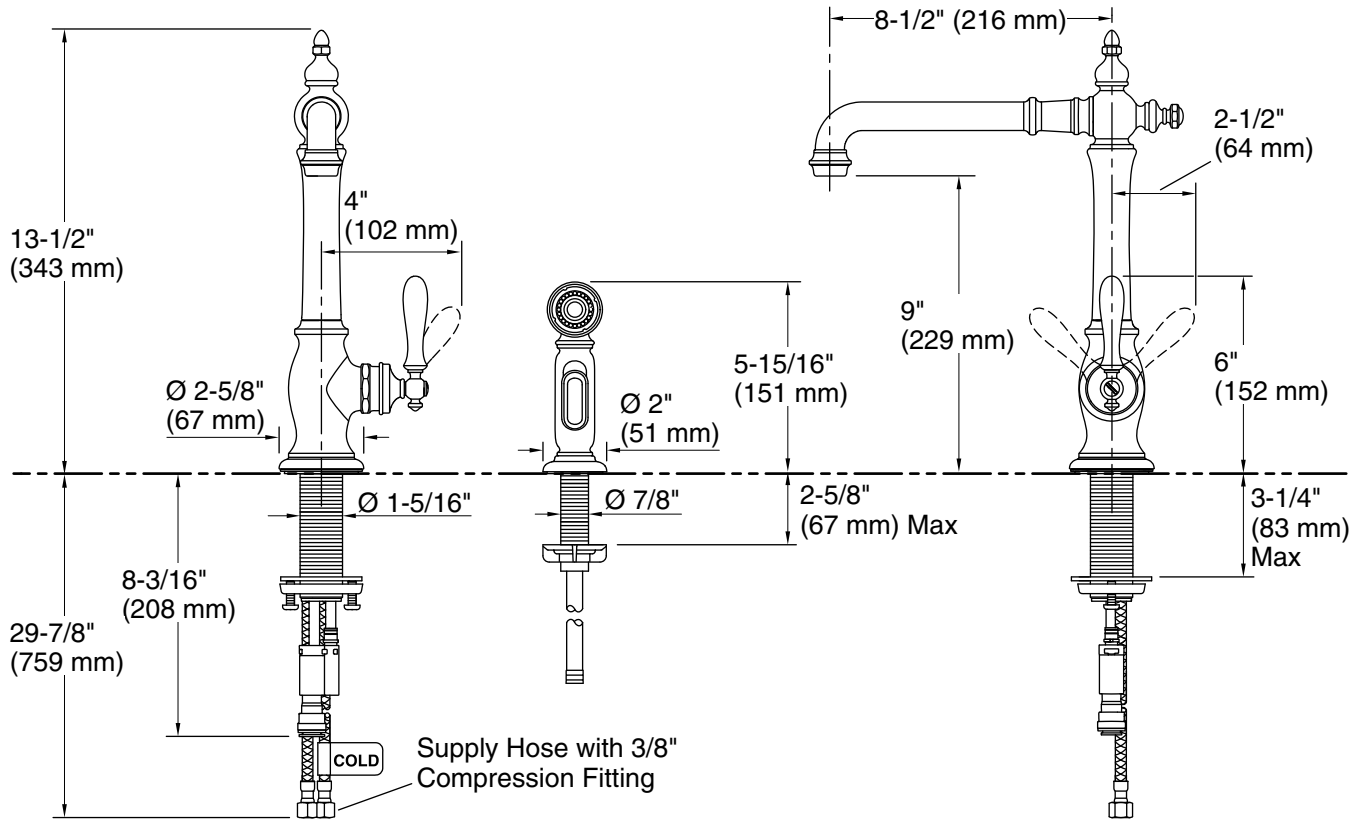

Adapters, Rough-in and Extension Kits

1012715	Range: 3-1/4" (83 mm) - 5-3/8" (137 mm)
1030920	Range: 2-11/16" (68 mm) - 3-3/4" (95 mm)

Recommended Products/Accessories

K-99272 Three-Hole Kitchen Faucet Escutcheon
 K-77685 Single-Cartridge Water Filtration System
 K-77686 Double-Cartridge Water Filtration System
 K-77687 single replacement filter cartridge
 K-77688 Replacement Filter Cartridges, Two-Pack
 K-23723 Faucet cleaner

Technical Information

All product dimensions are nominal.

Spout:

Spout reach: 8-1/2" (216 mm)

Notes

Install this product according to the installation guide.

ADA complaint for faucet handles only.

ADA, CSA B651 compliant when installed to the specific requirements of these regulations.