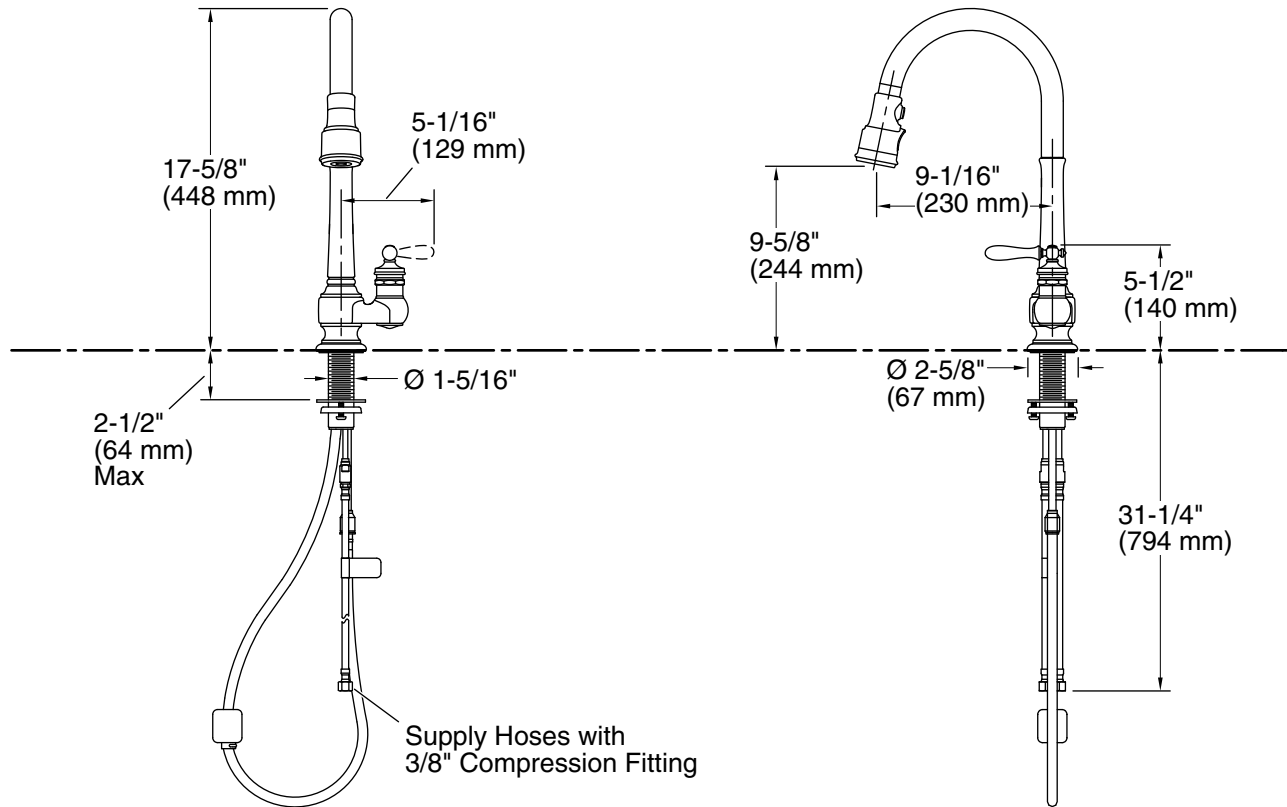

## Adapters, Rough-in and Extension Kits

1012715 Range: 3-1/4" (83 mm) - 5-3/8" (137 mm)

### Technical Information

All product dimensions are nominal.