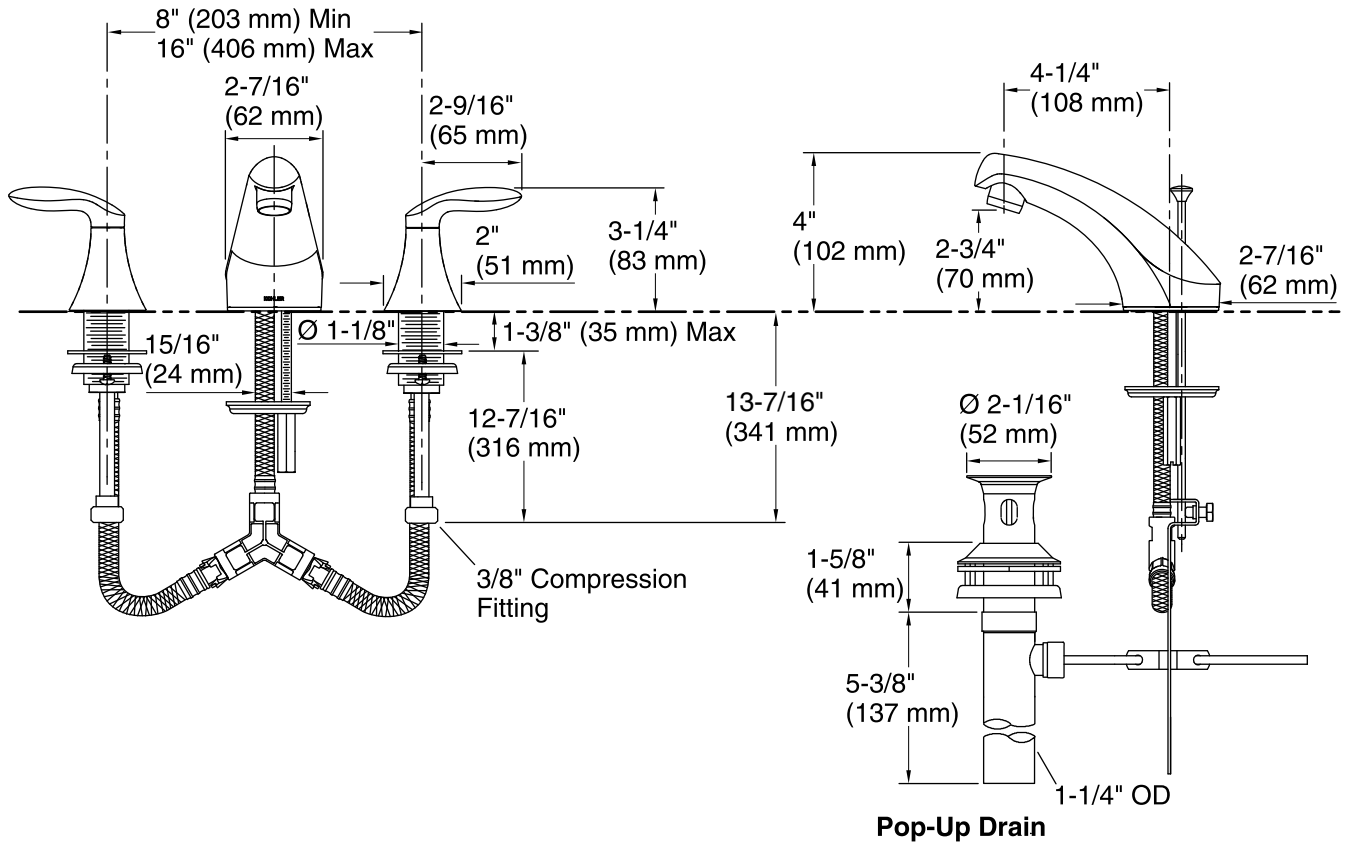

Technical Information

All product dimensions are nominal.

Valve body: Machined Brass

Drain with overflow: YES

Drain tailpiece included: YES

included:

Spout:

Spout reach: 4-11/16" (119 mm)

Handle clearance: 2-9/16" (65 mm)

Faucet:

Flow rate: 1.2 gal/min (4.5 l/min)

Pressure: 60 psi (4.1 bar)

Notes

Install this product according to the installation guide.

ADA compliant when installed to the specific requirements of these regulations.