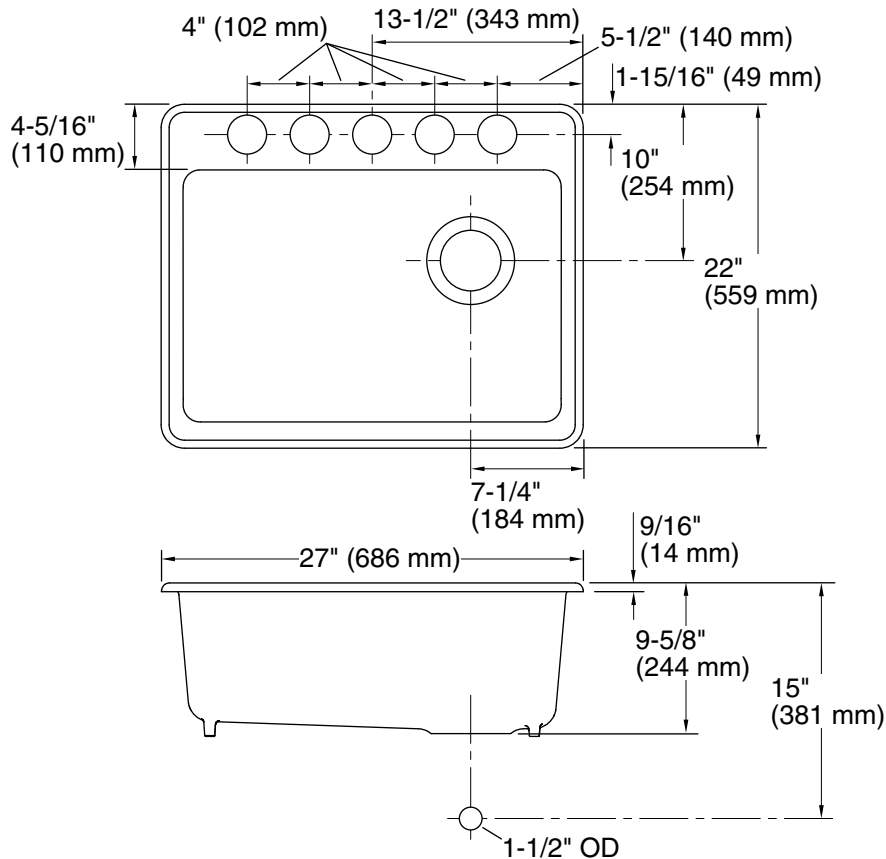

## Features

- 30" (762 mm) minimum base cabinet width
- Single bowl
- 9" (229 mm) depth provides generous workspace
- Five oversized faucet holes
- Bowl slopes toward drain to minimize water pooling
- Offset drain increases workspace in the sink and storage space underneath
- Includes K-6239 colander with integral cutting board and K-9137 bottom sink rack

## Technical Information

All product dimensions are nominal.

Bowl configuration: Single

Min. base cabinet width: 30" (762 mm)

Bowl area: Length: 24-1/4" (616 mm)  
Width: 17-1/4" (438 mm)  
Bowl depth: 9" (229 mm)  
Water depth: 9" (229 mm)