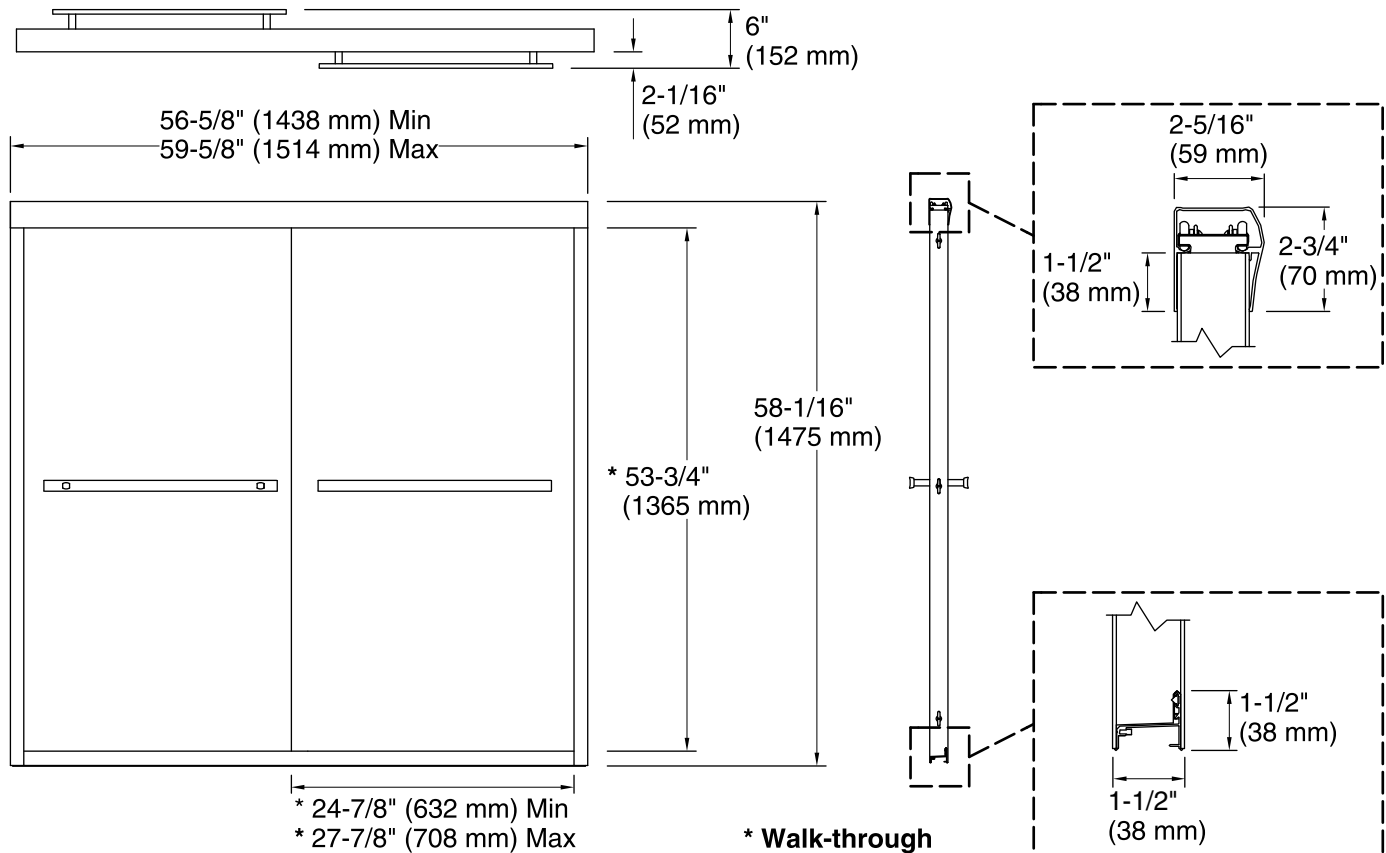

Technical Information

All product dimensions are nominal.

Installation type:	For bath installation
Opening style:	Sliding/Bypass
Opening Width - Min:	56-5/8" (1438 mm)
Opening Width - Max:	59-5/8" (1514 mm)
Walk-through - Min:	24-7/8" (632 mm)
Walk-through - Max:	27-7/8" (708 mm)
Glass thickness:	1/4" (6 mm)
Glass coating:	CleanCoat®

Notes

Install this product according to the installation instructions.

The vertical opening should be a minimum of 59-13/16" (1519 mm) to allow for installation clearance.