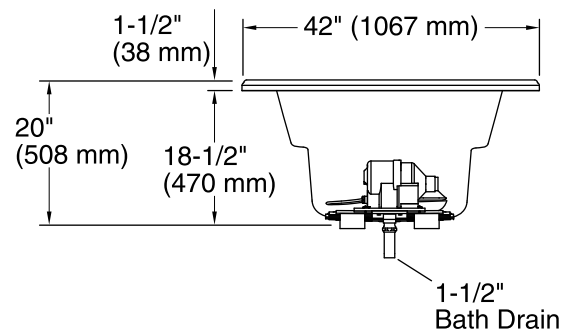

Features

- End drain.
- Textured bottom surface.
- Integral lumbar support and armrests for comfort.
- Lighted keypad control.
- 20" (508 mm) x 66" (1676 mm) x 42" (1067 mm)

Material

- Acrylic

Hydrotherapy

No change in measurements if connected with drain illustrated. (K-37382)

■ Recommended faucet area

Drop-In Rim Detail

Blower/Control Access
20" (508 mm) W x
15" (381 mm) H Min

Required Electrical Service

One circuit required, protected with Class A Ground-Fault Circuit-Interrupter (GFCI) or Residual Current Device (RCD).

Blower, Heater: 120 V, 15 A, 60 Hz

Technical Information

All product dimensions are nominal.

Installation:	Drop-in, Under-mount
Drain location:	End
Basin area, bottom:	48-5/8" x 24-1/2" (1235 mm x 622 mm)
Basin area, top:	60" x 32-3/16" (1523 mm x 818 mm)
Minimum floor load:	34 lbs/ft ² (166 kg/m ²)
Water depth:	14-5/16" (364 mm)
Water capacity:	70 gal (265 L)
Template:	Drop-in, 1233384-7, not required, included
Electrical component rating:	Blower: 120 V, 10 A, 60 Hz Heater: 300 W
Minimum flat for door:	0" (0 mm)