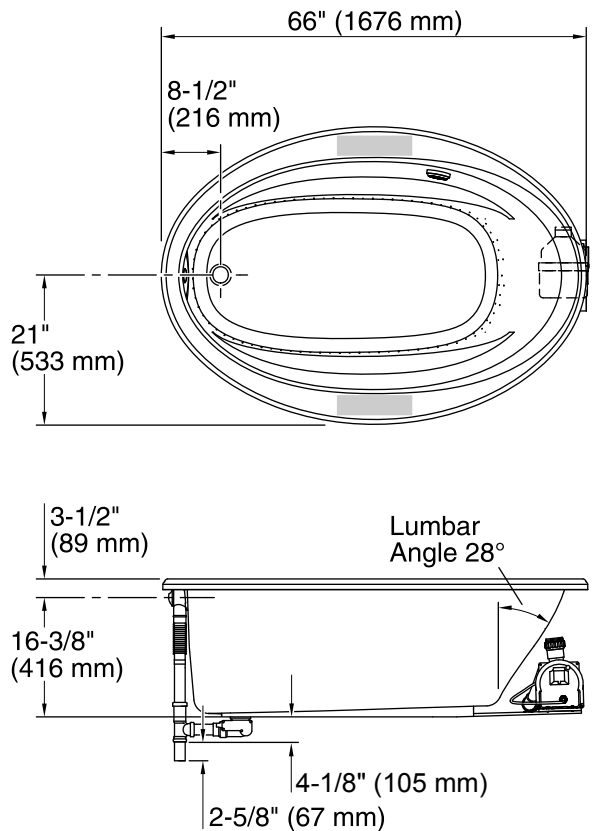

Features

- End drain.
- Textured bottom surface.
- Integral lumbar support and armrests for comfort.
- Lighted keypad control.
- 20" (508 mm) x 66" (1676 mm) x 42" (1067 mm)

Material

- Acrylic

Hydrotherapy

No change in measurements if connected with drain illustrated. (K-37382)

■ Recommended faucet area

Drop-In Rim Detail

Blower/Control Access
20" (508 mm) W x
15" (381 mm) H Min

Required Electrical Service

One circuit required, protected with Class A Ground-Fault Circuit-Interrupter (GFCI) or Residual Current Device (RCD).

Blower, Heater: 120 V, 15 A, 60 Hz

Technical Information

All product dimensions are nominal.

Installation:	Drop-in, Under-mount
Drain location:	End
Basin area, bottom:	48-5/8" x 24-1/2" (1235 mm x 622 mm)
Basin area, top:	60" x 32-3/16" (1523 mm x 818 mm)
Minimum floor load:	34 lbs/ft ² (166 kg/m ²)
Water depth:	14-5/16" (364 mm)
Water capacity:	70 gal (265 L)
Template:	Drop-in, 1233384-7, not required, included
Electrical component rating:	Blower: 120 V, 10 A, 60 Hz Heater: 300 W
Minimum flat for door:	0" (0 mm)

Notes

Measure your actual product for rough-in details.

Install this product according to the installation instructions.

The hot water supply should be 70% of the capacity of the bath or greater. Installations will vary.