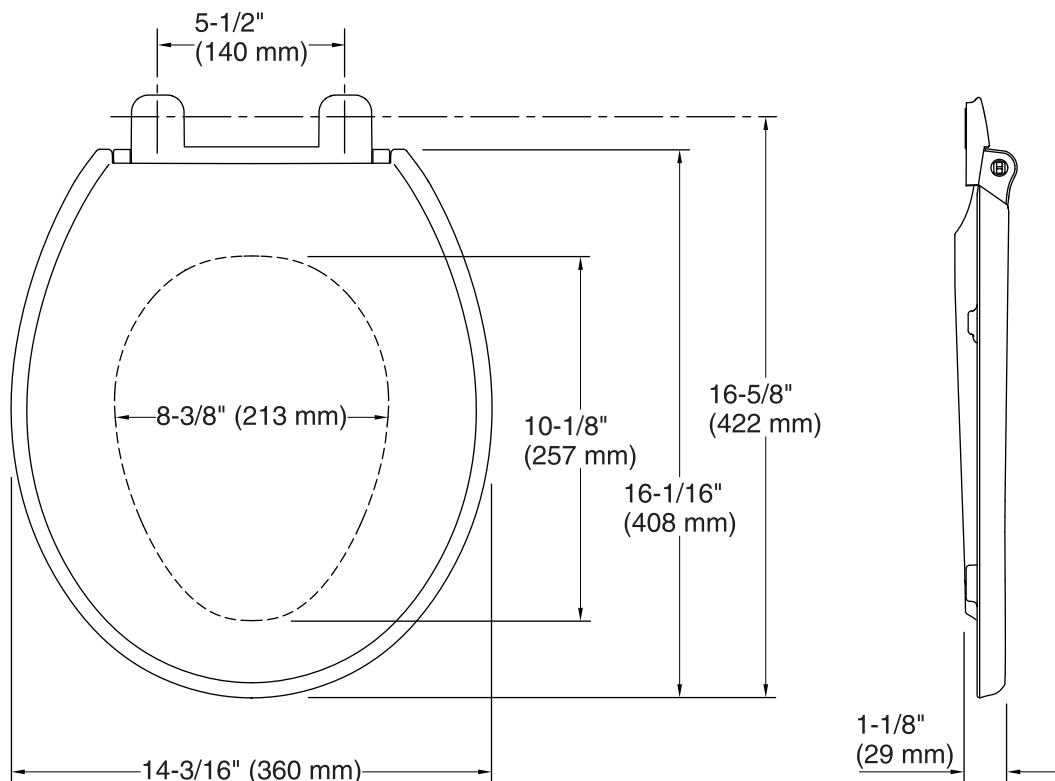

Reveal® Nightlight Q3™

Round-Front Toilet Seat
K-75793

Features

- Dual LED Lighting - Guide and Task lighting that illuminates tank and bowl.
- Battery Operated - No cords required (Up to 6 months of battery life).
- Illumination Cycle - Automatic 7-hour nightlight.
- Overhanging Lid for clean and sleek design.
- Quiet-Close technology prevents seat from slamming.
- Grip-Tight Bumpers add stability and prevent shifting.
- Quick-Release functionality allows the seat to be removed quickly for easy cleaning.
- Quick-Attach hardware speeds up installation and provides tight, secure fit.
- Offered in a wide range of colors to let you create a cohesive bathroom design.
- Choose between two brightness levels: a soft glow or a brighter illumination.

Technical Information

All product dimensions are nominal.

Seat shape type: Round
Seat front type: Closed front
Seat hinge type: Quick-Attach®, Quiet-Close™, Quick-Release™

Notes

Install this product according to the installation guide.