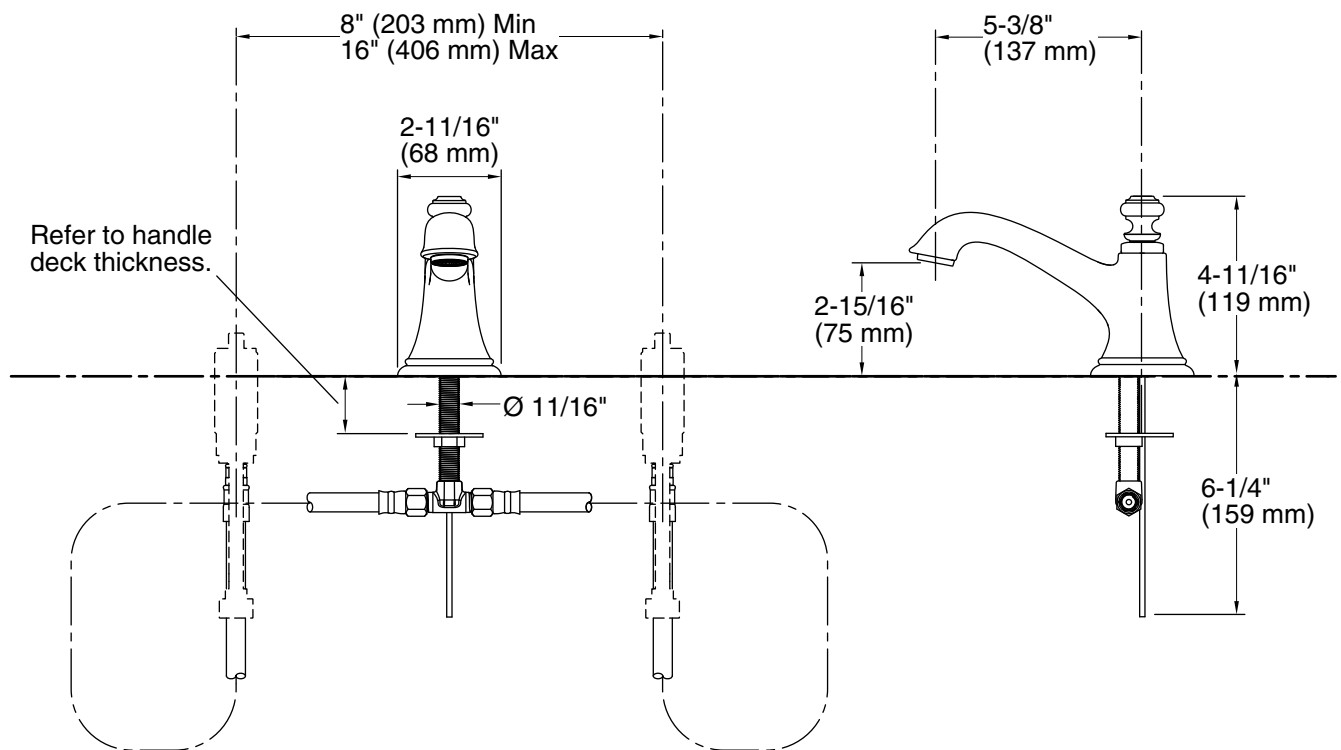

Features

- Metal construction
- Pop-up drain with tailpiece
- 5-3/8" (137 mm) spout reach
- 1.5 gal/min (5.7 l/min) maximum flow rate

**WIDESPREAD BATHROOM SINK SPOUT
K-72759**

Codes/Standards Applicable

Product Specification

The widespread bathroom sink spout shall be made of metal construction. Spout shall have a 1.5 gal/min (5.7 l/min) maximum flow rate. Spout shall feature a 5-3/8" (137 mm) spout reach and pop-up drain with tailpiece. Widespread bathroom sink spout shall be Kohler Model K-72759-_____.

ARTIFACTS™

Installation Notes

Install this product according to the installation guide.

Product Diagram

Features

- Metal construction
- Brass valve bodies
- Quarter-turn washerless ceramic disc valves
- Flexible connections for easy installation
- Handles are ADA compliant
- For 8" (203 mm) or 16" (406 mm) centers