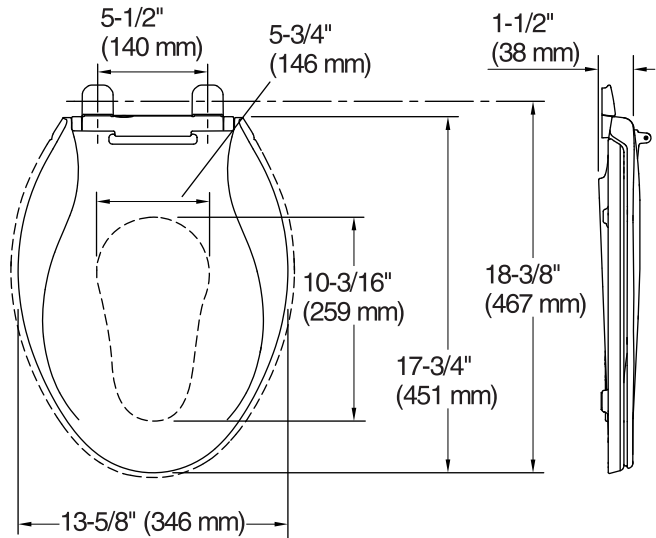

Adult Ring

Child Ring

Technical Information

All product dimensions are nominal.

- Seat shape type: Elongated
- Seat front type: Closed front
- Seat hinge type: Quiet-Close™, Quick-Attach®, Quick-Release™
- Seat-mounting holes: 5-1/2" (140 mm)