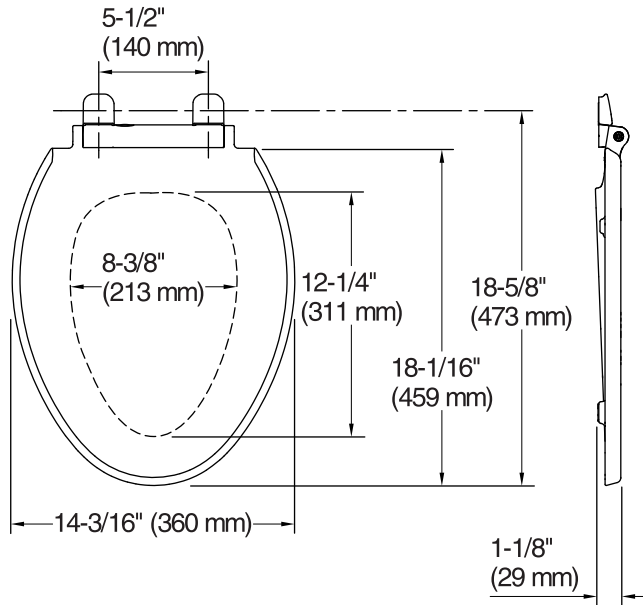

Adult Ring

Child Ring

Technical Information

All product dimensions are nominal.

- Seat shape type: Elongated
- Seat front type: Closed front
- Seat hinge type: Quiet-Close™, Quick-Attach®, Quick-Release™
- Seat-mounting holes: 5-1/2" (140 mm)