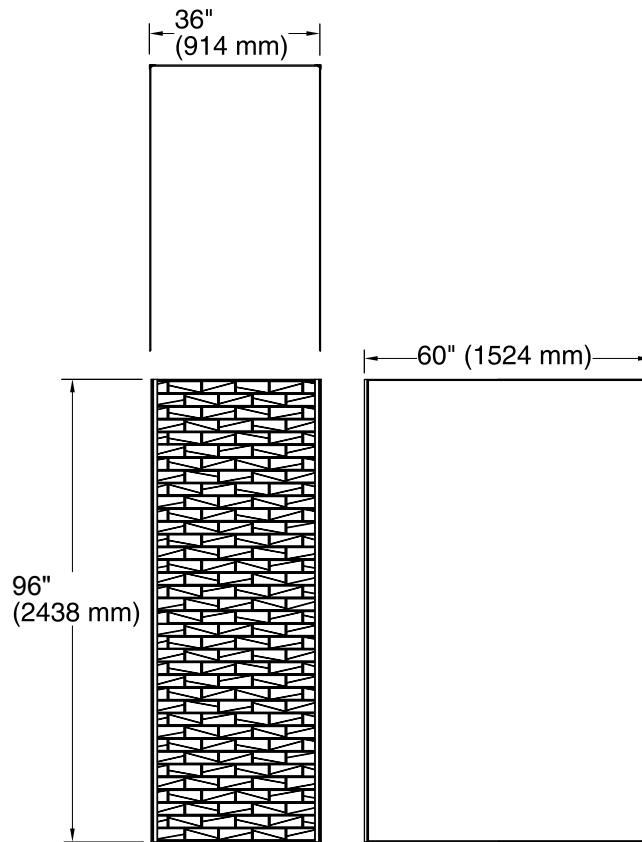

Choreograph™

60"x36"x96" Wall Kit
K-97616-T01

Features

- Includes 60"x96" wall panel, (2) 36"x96" wall panels, and (2) color-matched corner joints.
- Brick pattern texture.

Components

Product includes:

- K-97604-T01 60"x96" Wall Panel
- K-97601-T01 36"x96" Wall Panel
- K-97601-T01 36"x96" Wall Panel
- K-97635 96" Corner Joint

Color	Code	Description
	0	White
	96	Biscuit
	47	Almond
	NY	Dune
	95	Ice™ Grey
	G9	Sandbar

USA/Canada: 1-800-4KOHLER (1-800-456-4537)

Kohler Co. reserves the right to make revisions without notice to product specifications.

For the most current Specification Sheet, go to www.kohler.com.

3-1-2017 03:48

THE BOLD LOOK
OF **KOHLER**®

Technical Information

All product dimensions are nominal.

Installation: 3-Wall Alcove

Notes

Measure your actual product for rough-in details.

Install this product according to the installation instructions.

Use non-solvent based construction adhesive. For installation over tile, use 100% silicone sealant.

Corner joints (optional) allow for 3/8" (10 mm) adjustment for out-of-plumb conditions or uneven cuts.