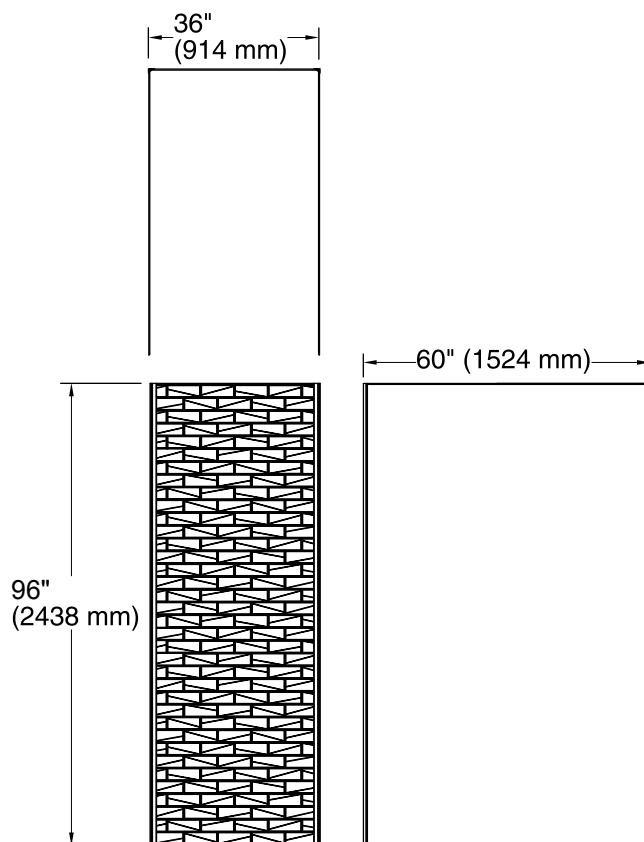

Technical Information

All product dimensions are nominal.

Installation: 3-Wall Alcove

Notes

Measure your actual product for rough-in details.

Install this product according to the installation instructions.

Use non-solvent based construction adhesive. For installation over tile, use 100% silicone sealant.

Corner joints (optional) allow for 3/8" (10 mm) adjustment for out-of-plumb conditions or uneven cuts.

If installing accessories, install 2x4 backing for handrails, shelves, and shower hooks and 2x10 backing for the flip down seat.