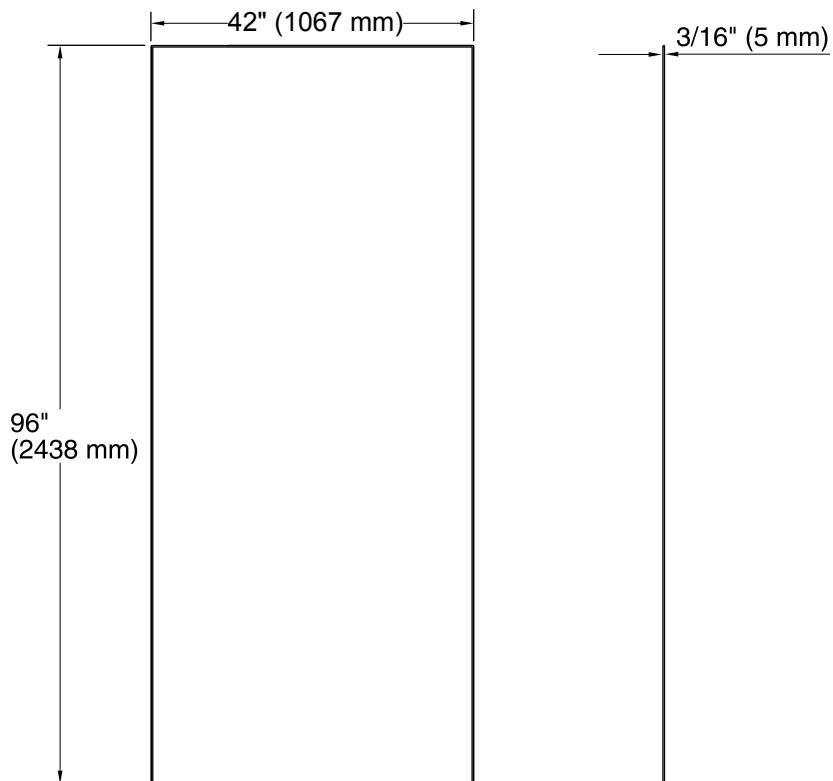

Material

- Made from Serica™ composite material.
- Durable, non-porous, 0.2" thick compression-molded wall that is easy to clean and resists chipping and cracking.

Installation

- Trimmable to customize size and installation.

Recommended Accessories

- K-97621 7" Floating Shelf
- K-97622 14" Floating Shelf
- K-97623 21" Floating Shelf
- K-97624 Shower Hook
- K-97625 24" Shower Barre
- K-97626 36" Shower Barre
- K-97627 40" Shower Barre
- K-97628 54" Shower Barre
- K-97629 Teak Barre Shelf
- K-97630 9" Shower Locker
- K-97631 14" Shower Locker
- K-97632 Freestanding Shower Stool

Technical Information

All product dimensions are nominal.

Installation: Individual Wall

Notes

Measure your actual product for rough-in details.

Install this product according to the installation instructions.