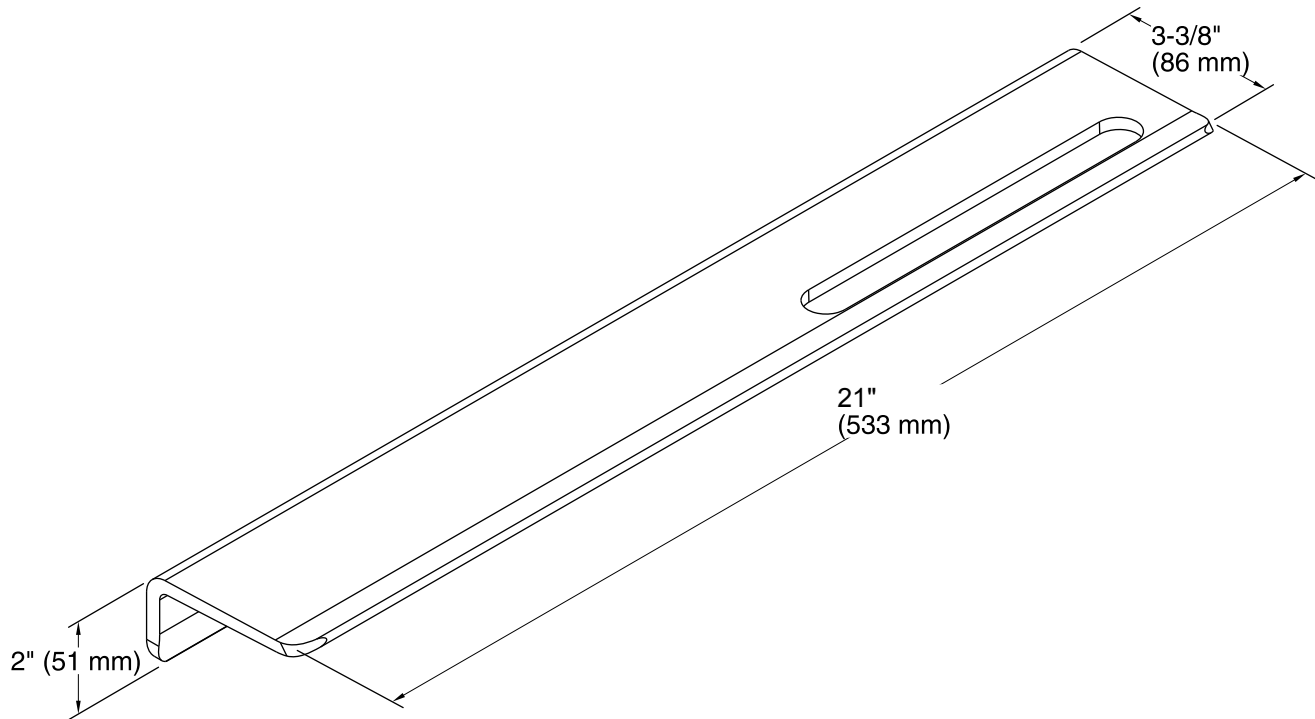

Choreograph™

21" Floating Shelf
K-97623

Features

- Designed for quick water drainage.
- Shelf easily removed from wall cleat for easy cleaning.
- Designed to be used inside and outside the shower space.

Codes/Standards

Technical Information

All product dimensions are nominal.

Notes

Install this product according to the installation guide.

Requires 2x4 backing to be installed.