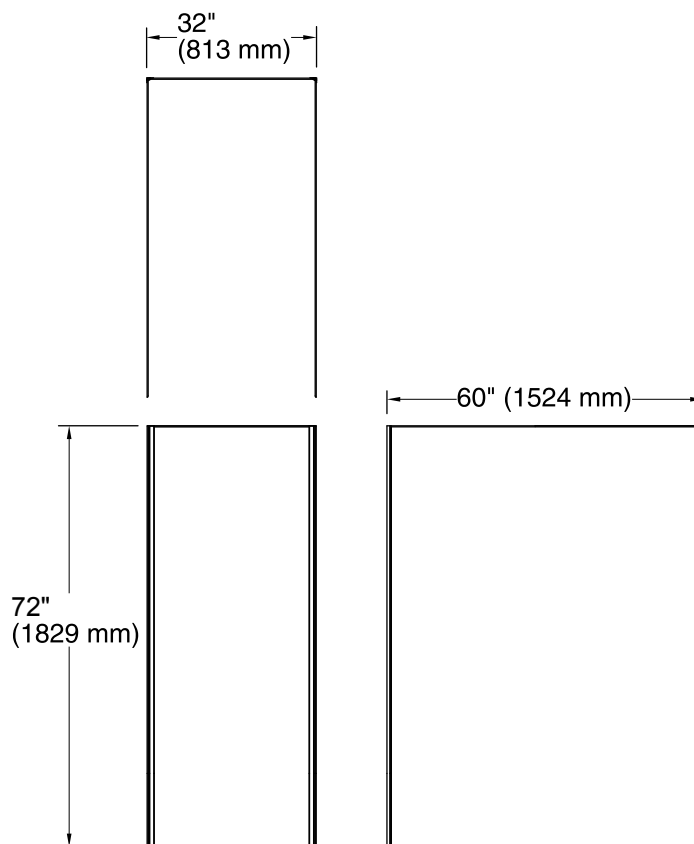

### Installation

- In-field trimmable.
- Adheres to water-resistant wallboard.
- For a 60" x 32" x 72" three-wall alcove or smaller.

### Components

Product includes:

- K-97608 60"x72" Wall Panel
- K-97605 32"x72" Wall Panel
- K-97605 32"x72" Wall Panel
- K-97635 96" Corner Joint

### Technical Information

All product dimensions are nominal.

Installation: 3-Wall Alcove