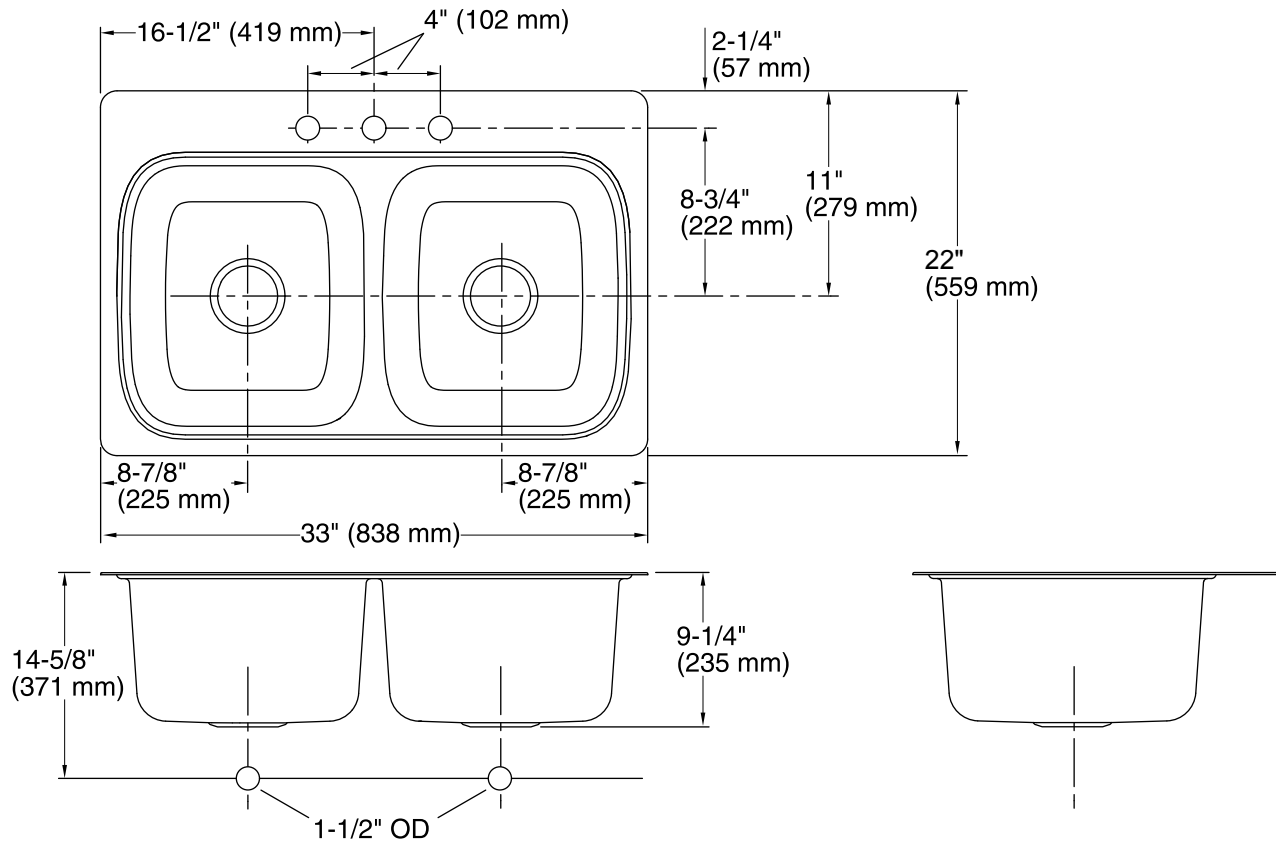

## Features

- 36-inch minimum base cabinet width.
- Double equal bowl.
- 9-inch depth.
- Three faucet holes.
- SilentShield® sound-absorption technology offers quieter performance.
- Includes installation hardware.

## Technical Information

All product dimensions are nominal.

Bowl configuration: Double equal

Installation: Top-mount

Bowl area Length: 14-3/16" (361 mm)

Width: 15-11/16" (399 mm)

Bowl depth: 9" (229 mm)

Water depth: 9" (229 mm)

Drain hole: 3-5/8" (92 mm)