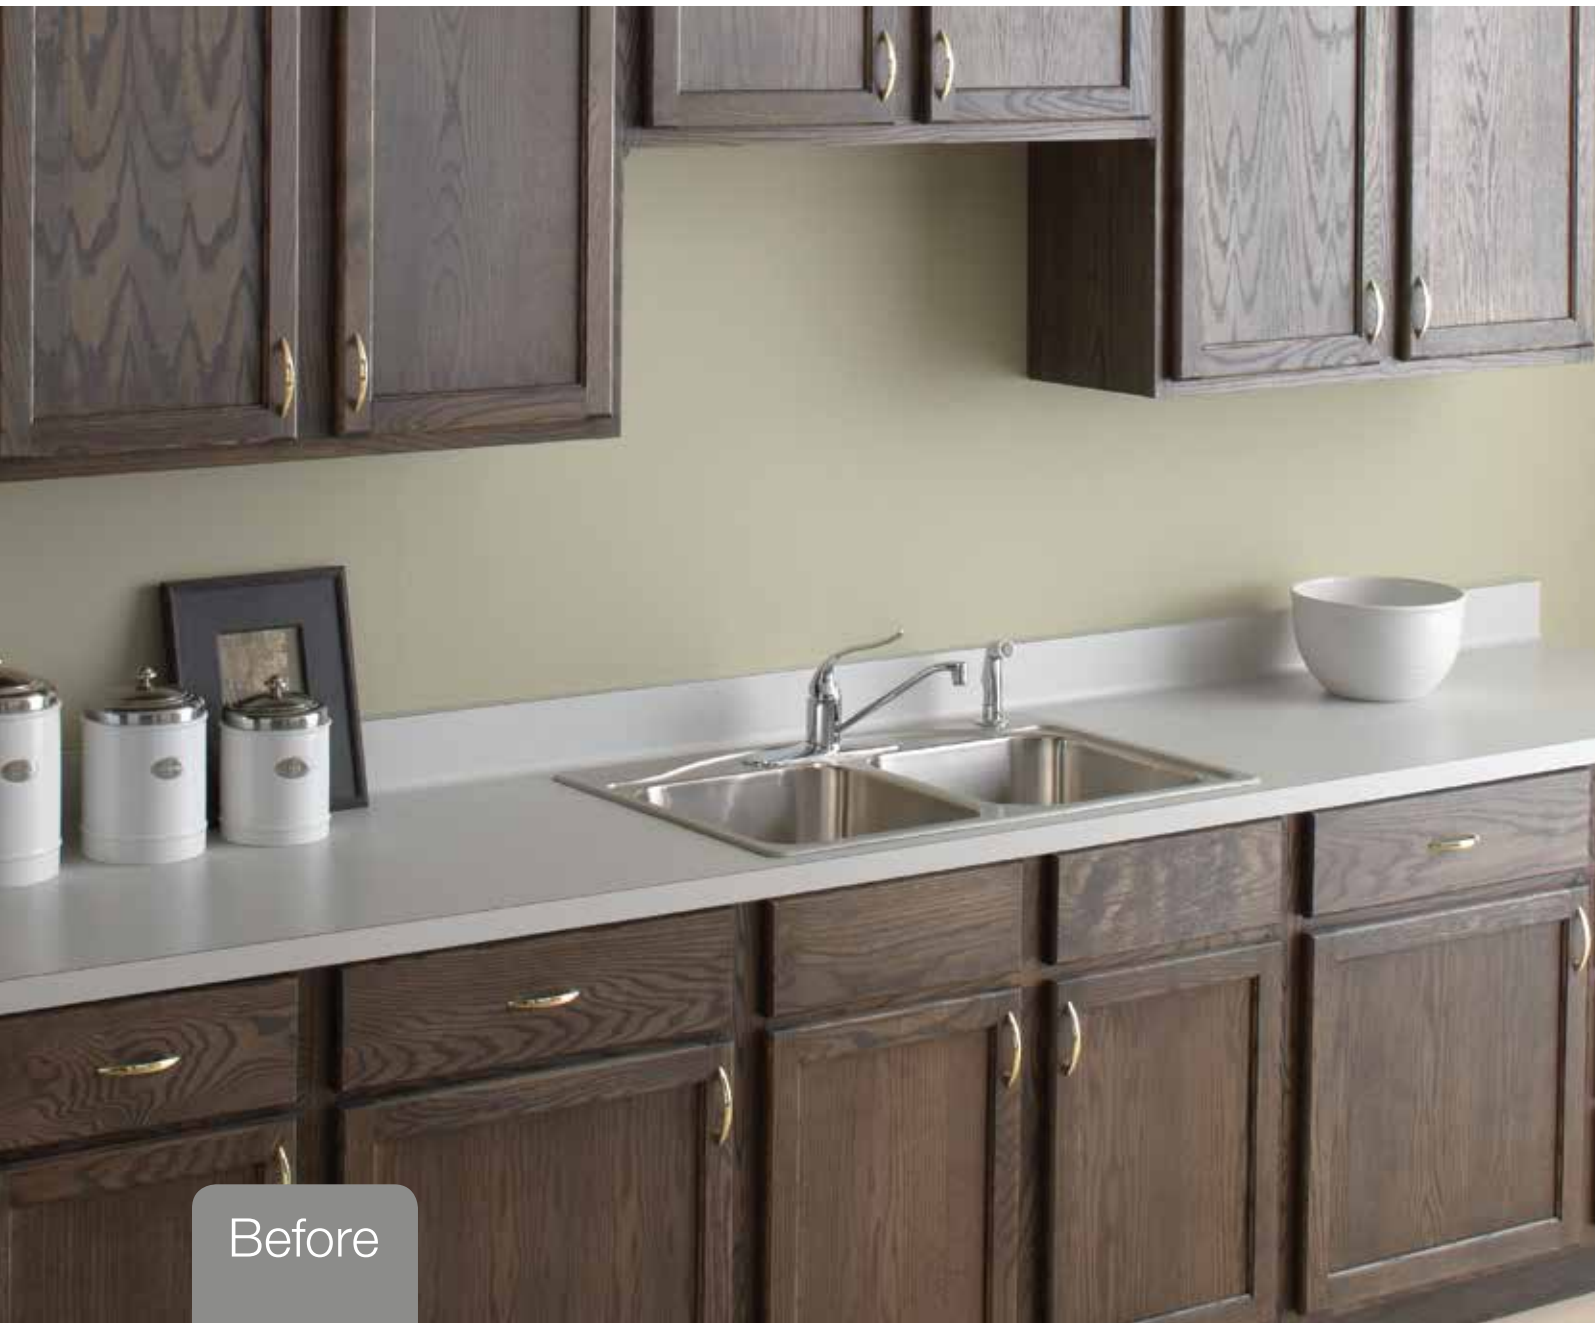

Replace

Keep Your Countertop & Cabinets

If you want to update just your sink, an apron-front sink might work with your existing countertop and cabinetry.

Designed with a Self-Trimming® apron, many KOHLER® apron-front sinks require no major cutting and no unsightly caulk lines. They cover any cuts made during installation.

Learn why an apron-front sink is right for you at [KOHLER.com/WhyApronFront](https://www.kohler.com/WhyApronFront)