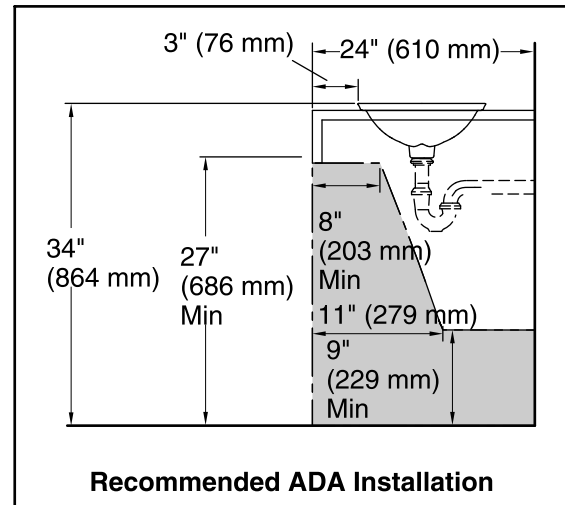

## Technical Information

All product dimensions are nominal.

Bowl configuration:	Single
Installation:	Drop-In
Bowl area (Only)	Length: 21-1/8" (536 mm) Width: 14-9/16" (370 mm) Bowl depth: 4-1/8" (105 mm) Water depth: 4-1/8" (105 mm)
Template:	1242828, required, included