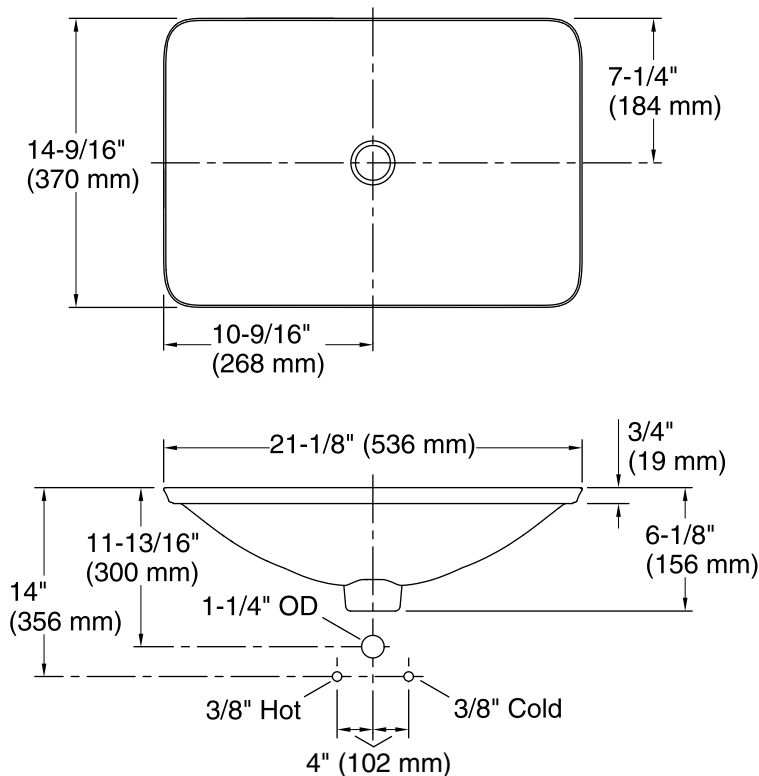

Standard Installation