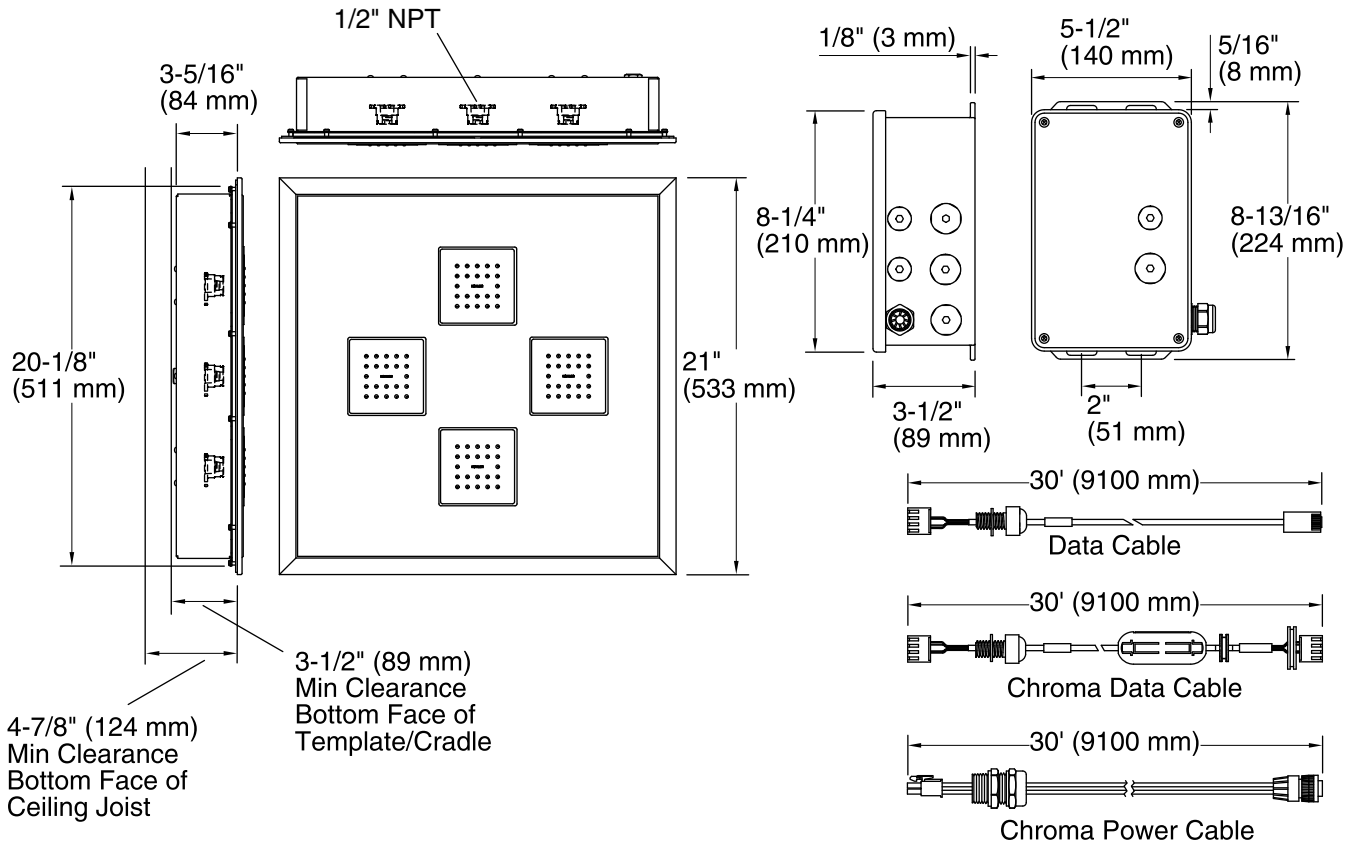

Required Electrical Service

One dedicated circuit required, protected with Class A Ground-Fault Circuit-Interrupter (GFCI) or Residual Current Device (RCD).

120-240 V, 15 A, 50/60 Hz

Technical Information

All product dimensions are nominal.

Electrical component 100-240 V, 50/60 Hz rating:

Showerhead:

Rated maximum flow: 2.5 gal/min (9.5 l/min)

Pressure: 80 psi (5.5 bar)

Notes

Install this product according to the installation guide.