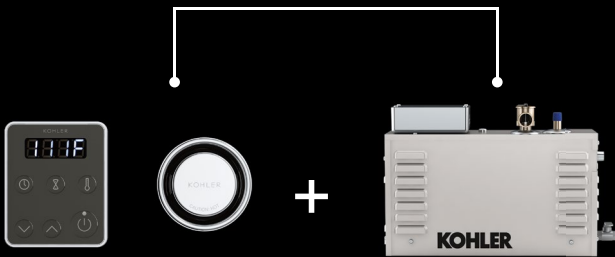

The Basic Steam Shower System
Control Kit + Steam Generator

The Digital Shower System
DTV+ Interface + Adapter Kit + Steam Generator

Add Multi-Sensory Components

Design your own spa-like experience by adding music with a KOHLER® Amplifier and SoundTile® speakers. Include chromatherapy with a WaterTile® Ambient Rain® shower panel. And this steam series also lets you add aromatherapy to the experience.