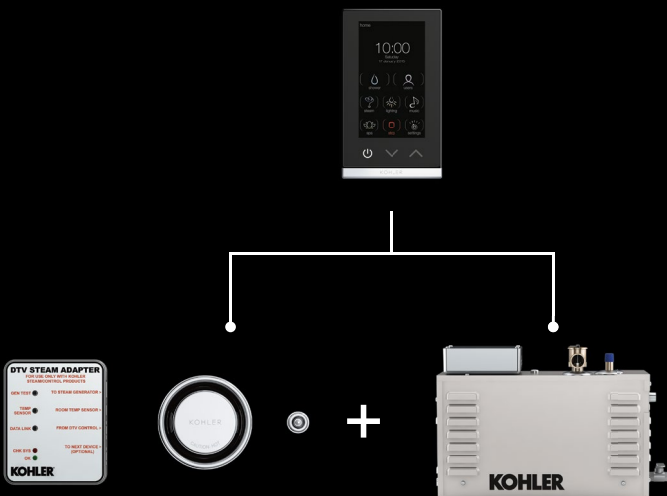

Customize Your Experience

From basic to extravagant, from manual to digital, the Invigoration™ Series can turn every showering experience into a personal spa-like retreat. The series can also pair with the KOHLER® DTV+™ digital showering system. A digital shower gives you greater customization of your experience, and you can control every aspect with the touch of a button.

The Basic Steam Shower System
Control Kit + Steam Generator

The Digital Shower System
DTV+ Interface + Adapter Kit + Steam Generator

Add Multi-Sensory Components

Design your own spa-like experience by adding music with a KOHLER® Amplifier and SoundTile® speakers. Include chromatherapy with a WaterTile® Ambient Rain® shower panel. And this steam series also lets you add aromatherapy to the experience.