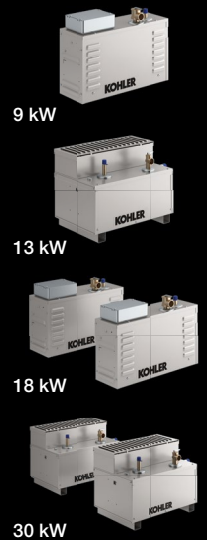

Invigoration™ Series Steam Generators and Controls

Invigoration Series Steam Generators

Determine the correct size for your steam generator by calculating the shower's cubic footage.

(width x height x depth = cubic feet)

Steam calculator also available online at KOHLER.com/SteamCalculator.

Recommended ceiling height is 8' or less. For each foot above 8', you must upgrade to the next steam generator size. Do not exceed the maximum volume rating noted.

An Invigoration Series steam generator control kit or DTV+™ adapter kit is required for use with all Invigoration Series steam generators. See chart below.

Separate 240 V circuit is required for KOHLER® steam generators. A dedicated circuit is required.* No GFCI should be hooked to this circuit.

	Maximum Volume Rating	Steam Generator	Power Rating	Electrical Requirements	Required Control Kit	Optional Drain Pan
Single	84 cu ft	K-5525-NA	5 kW	240 V, 50/60 Hz, 40 A	K-5557 or K-5548-K1	K-5559-NA
	112 cu ft	K-5526-NA	7 kW	240 V, 50/60 Hz, 50 A	K-5557 or K-5548-K1	K-5559-NA
	240 cu ft	K-5529-NA	9 kW	240 V, 50/60 Hz, 60 A	K-5557 or K-5548-K1	K-5559-NA
	317 cu ft	K-5531-NA	11 kW	240 V, 50/60 Hz, 60 A	K-5557 or K-5548-K1	K-5559-NA
	447 cu ft	K-5533-NA	13 kW	240 V, 50/60 Hz, 80 A	K-5557 or K-5548-K1	K-5562-NA
	500 cu ft	K-5535-NA	15 kW	240 V, 50/60 Hz, 90 A	K-5557 or K-5548-K1	K-5562-NA
Tandem	550 cu ft	K-5539-NA*	18 kW	240 V, 50/60 Hz, 60 A	K-5558 or K-5549-K1	K-5559-NA
	634 cu ft	K-5543-NA*	22 kW	240 V, 50/60 Hz, 60 A	K-5558 or K-5549-K1	K-5559-NA
	894 cu ft	K-5546-NA*	26 kW	240 V, 50/60 Hz, 80 A	K-5558 or K-5549-K1	K-5562-NA
	1000 cu ft	K-5547-NA*	30 kW	240 V, 50/60 Hz, 90 A	K-5558 or K-5549-K1	K-5562-NA

*Tandem steam generators require two dedicated circuits and use two drain pans.

Invigoration Series Steam Generator Control Kits