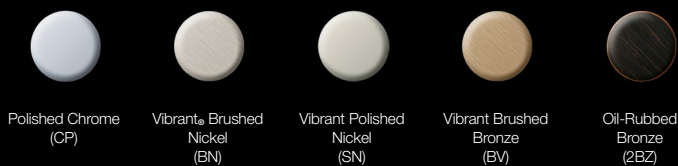

Finishes:

THE BOLD LOOK
OF **KOHLER**®

KOHLER.com/Steam

Form 15-1929-1115
© 2015 Kohler, Co.
Kohler, Wisconsin 53044
Printed in U.S.A.
1-800-4-KOHLER
(1-800-456-4537)