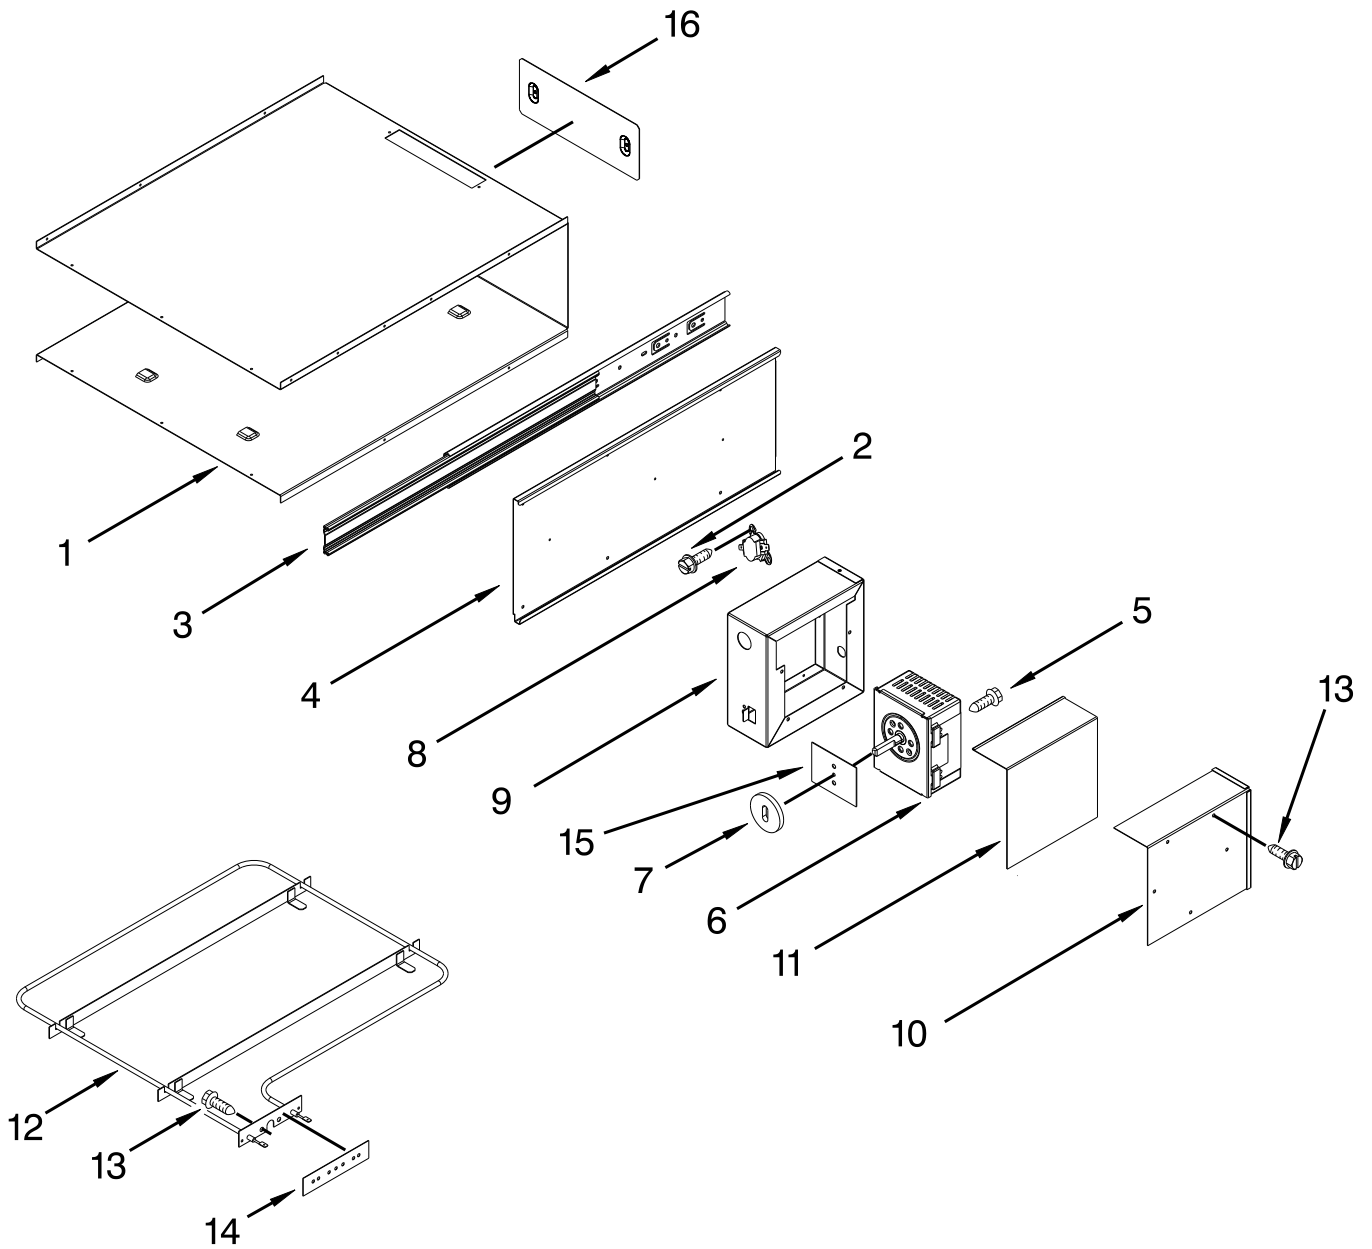

INTERNAL WARMING DRAWER PARTS

INTERNAL WARMING DRAWER PARTS

<u>Illus.</u> <u>No.</u>	<u>Part No.</u>	<u>Description</u>
1	W10684522	Wrapper
2	313806	Screw
3	W10188461	Assembly, Slide
4	W10299387	Wall, Cavity (Left)
	9762307	Wall, Cavity (Right)
5	7101P309-60	Screw
6	W10121337	Control
7	W10117362	Gasket, Control

<u>Illus.</u> <u>No.</u>	<u>Part No.</u>	<u>Description</u>
8	9763126	Fuse, Thermal
9	9763122	Enclosure, Electric
10	9763121	Cover, Enclosure
11	W10117363	Gasket, Enclosure
12	W10751754	Element, Heating
13	3196537	Screw
14	W10118049	Seal, Heating Element
15	W10118113	Seal, Switch

<u>Illus.</u> <u>No.</u>	<u>Part No.</u>	<u>Description</u>
16	W10118073	Shield, Heat
		FOLLOWING PARTS NOT ILLUSTRATED
	W10129043	Harness, Main
	W10129023	Cord, Power
	W10131847	Sensor, Sealed
	4452601	Relief, Strain
	3400015	Screw, Grounding