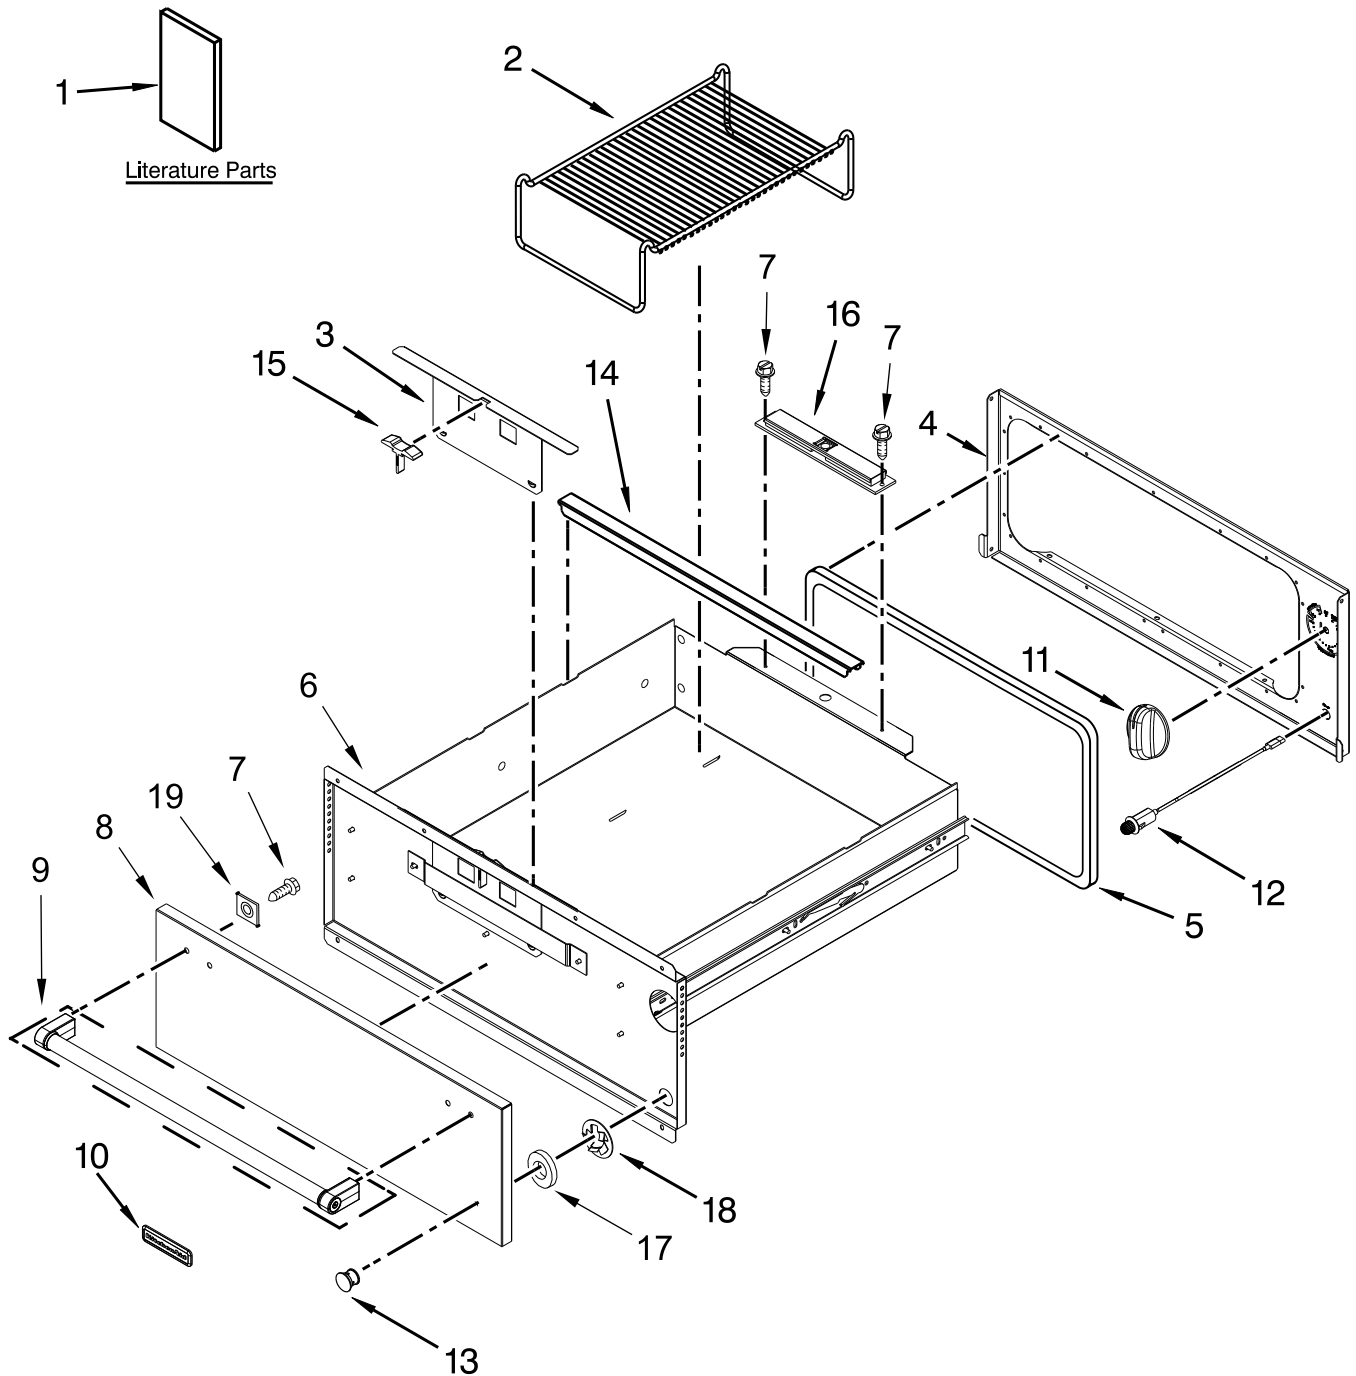

KitchenAid®

27" ELECTRIC BUILT-IN WARMING DRAWER

MODELS:

KOWT107ESS00 (Stainless)

CONTROL PANEL AND DRAWER PARTS

CONTROL PANEL AND DRAWER PARTS

<u>Illus. No.</u>	<u>Part No.</u>	<u>Description</u>
1		Literature Parts
	W10713340	Guide, Use & Care
	W10064720	Sheet, Tech
	W10713339	Instructions, Installation
2	8273277	Rack, Warming Drawer
3	W10162376	Slide, Vent
4	W10491701	Panel, Front
5	W10164997	Gasket, Drawer

<u>Illus. No.</u>	<u>Part No.</u>	<u>Description</u>
6	9763645	Assembly, Drawer
7	W10656499	Screw
8	W10685895	Skin, Drawer
9		Assembly, Handle
	W10640874	Stainless
10		Badge
	W10518672	Grey
11	4455984	Knob, Thermostat
12	W10489562	Light, Indicator

<u>Illus. No.</u>	<u>Part No.</u>	<u>Description</u>
13	4456314	Lens, Indicator
14	W10409137	Rail, Pan
15	9763125	Grip, Vent
16	W10035910	Magnet
17	4456861	Spacer, Lens
18	4456862	Clip, Lens Retainer
19	3823F017-45	Spacer, Handle