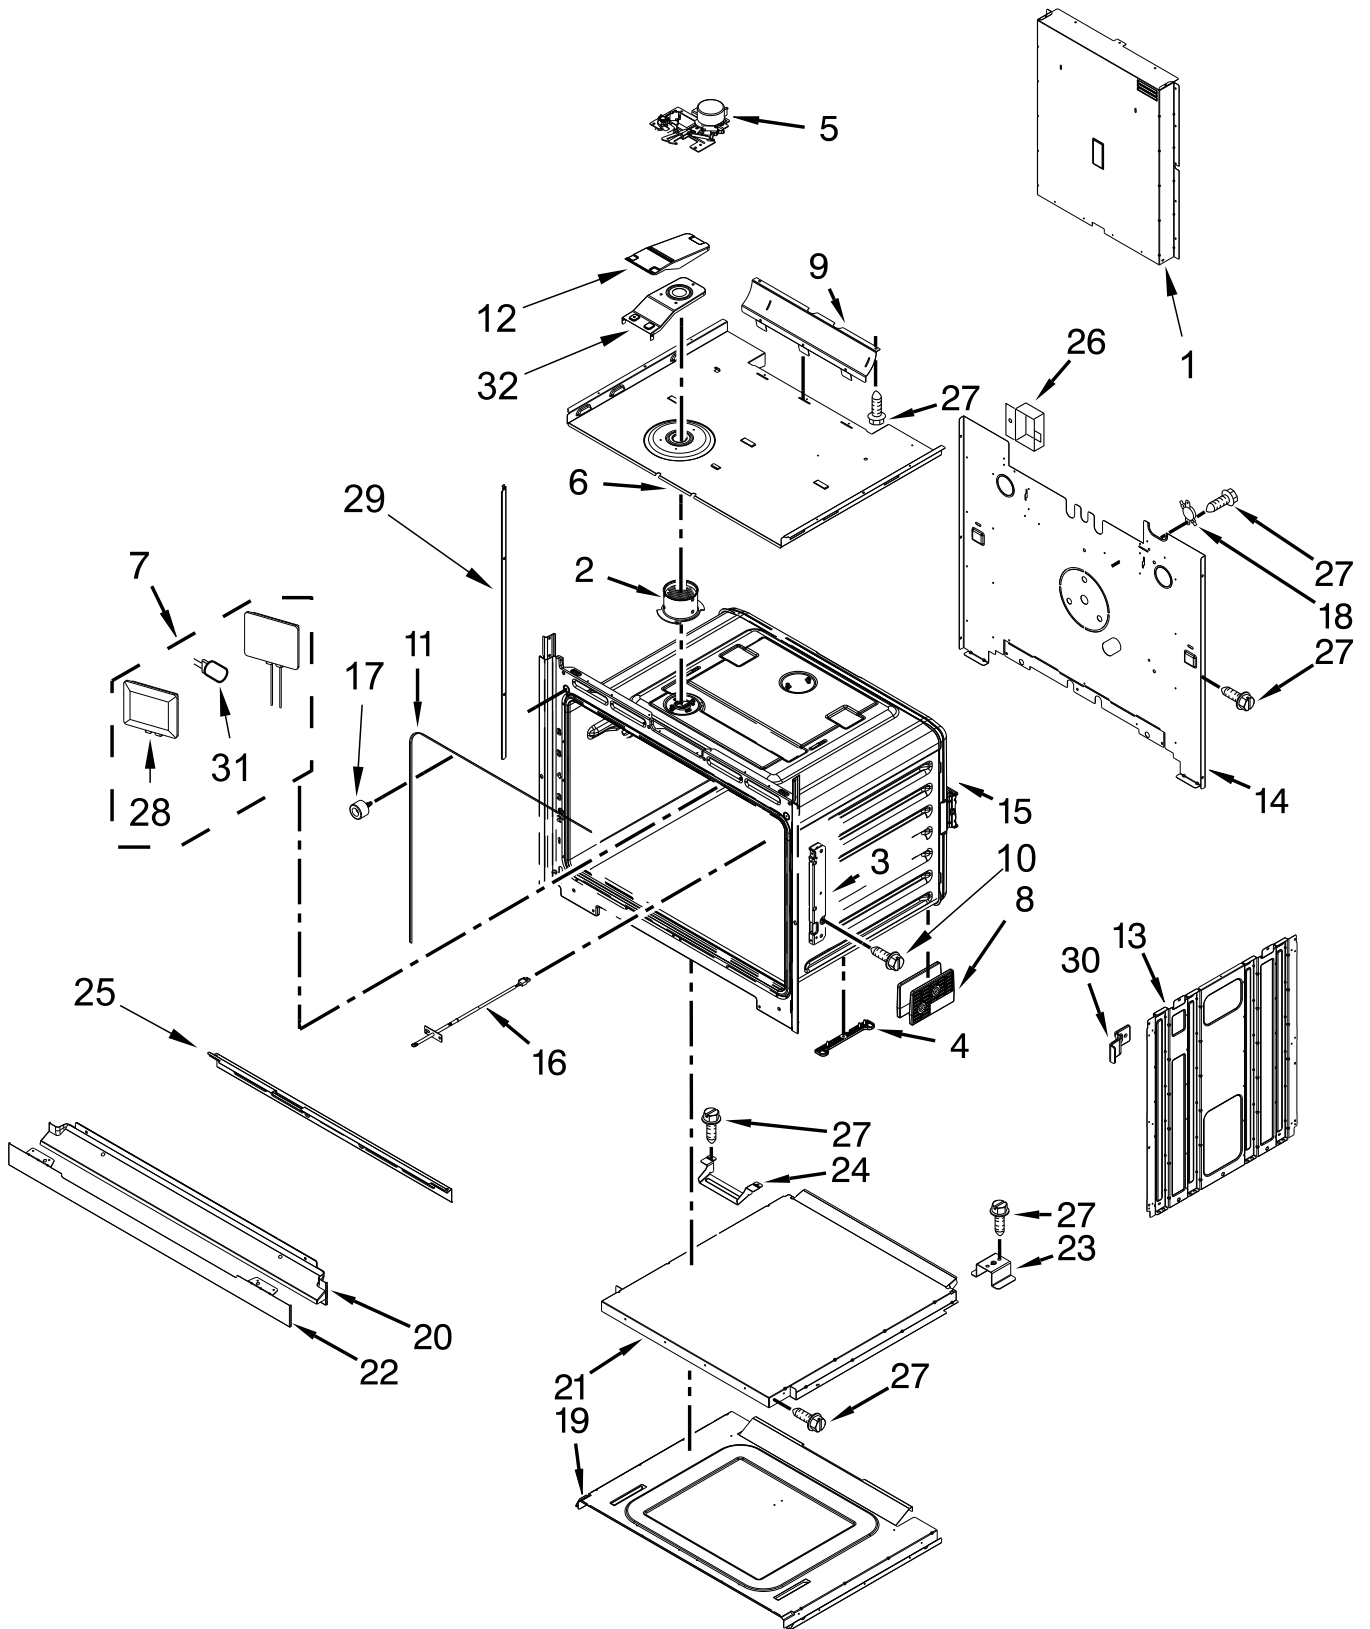

OVEN PARTS

OVEN PARTS

<u>Illus.</u> <u>No.</u>	<u>Part No.</u>	<u>Description</u>
1	W10318196	Duct, Chassis Back
2	W10282946	Tube, Vent
3	W10616802	Receiver, Hinge
4	W10618102	Spacer, Base
5	W10314880	Latch, Motorized
6	W10730173	Top, Chassis
7	W10519866	Assembly, Oven Light
8	W10618101	Foot, Base
9	W10641572	Deflector, Blower
10	W10254050	Screw
11	W10282961	Gasket
12	W10616810	Cover, Vent Exhaust
13	W10318190	Side, Chassis
14	W10696136	Back, Chassis
15		Liner, Oven (Not Serviceable)

<u>Illus.</u> <u>No.</u>	<u>Part No.</u>	<u>Description</u>
16	W10622170	Probe, Sensor
17	W10351278	Bumper & Screw
18	4449751	Thermostat (TOD)
19	W10282901	Base, Chassis
20		Assembly, Bottom Vent
	W10351276	Black
	W10506349	White
	W10327376	Stainless
21	W10283008	Chassis, Bottom Duct
22		Trim, Bottom Vent
	W10351237	Black
	W10504025	White
	W10327378	Stainless
23	W10213759	Support, Air Channel
24	W10351308	Spacer, Chassis Bottom Duct

<u>Illus.</u> <u>No.</u>	<u>Part No.</u>	<u>Description</u>
25	W10283037	Vent, Top 27"
26	8285593	Cover, Connector
27	7101P426-60	Screw
28	W10472386	Lens, Light
29		Cover, Side Trim
	W10344481	Black (Left)
	W10344480	Black (Right)
30	W10618106	Spacers, Front
31	W10472384	Bulb, Light
32	W10616809	Base, Vent Exhaust
		Following Parts Not Illustrated
	W10520716	Insulation, Wrap
	W10282945	Insulation, Back