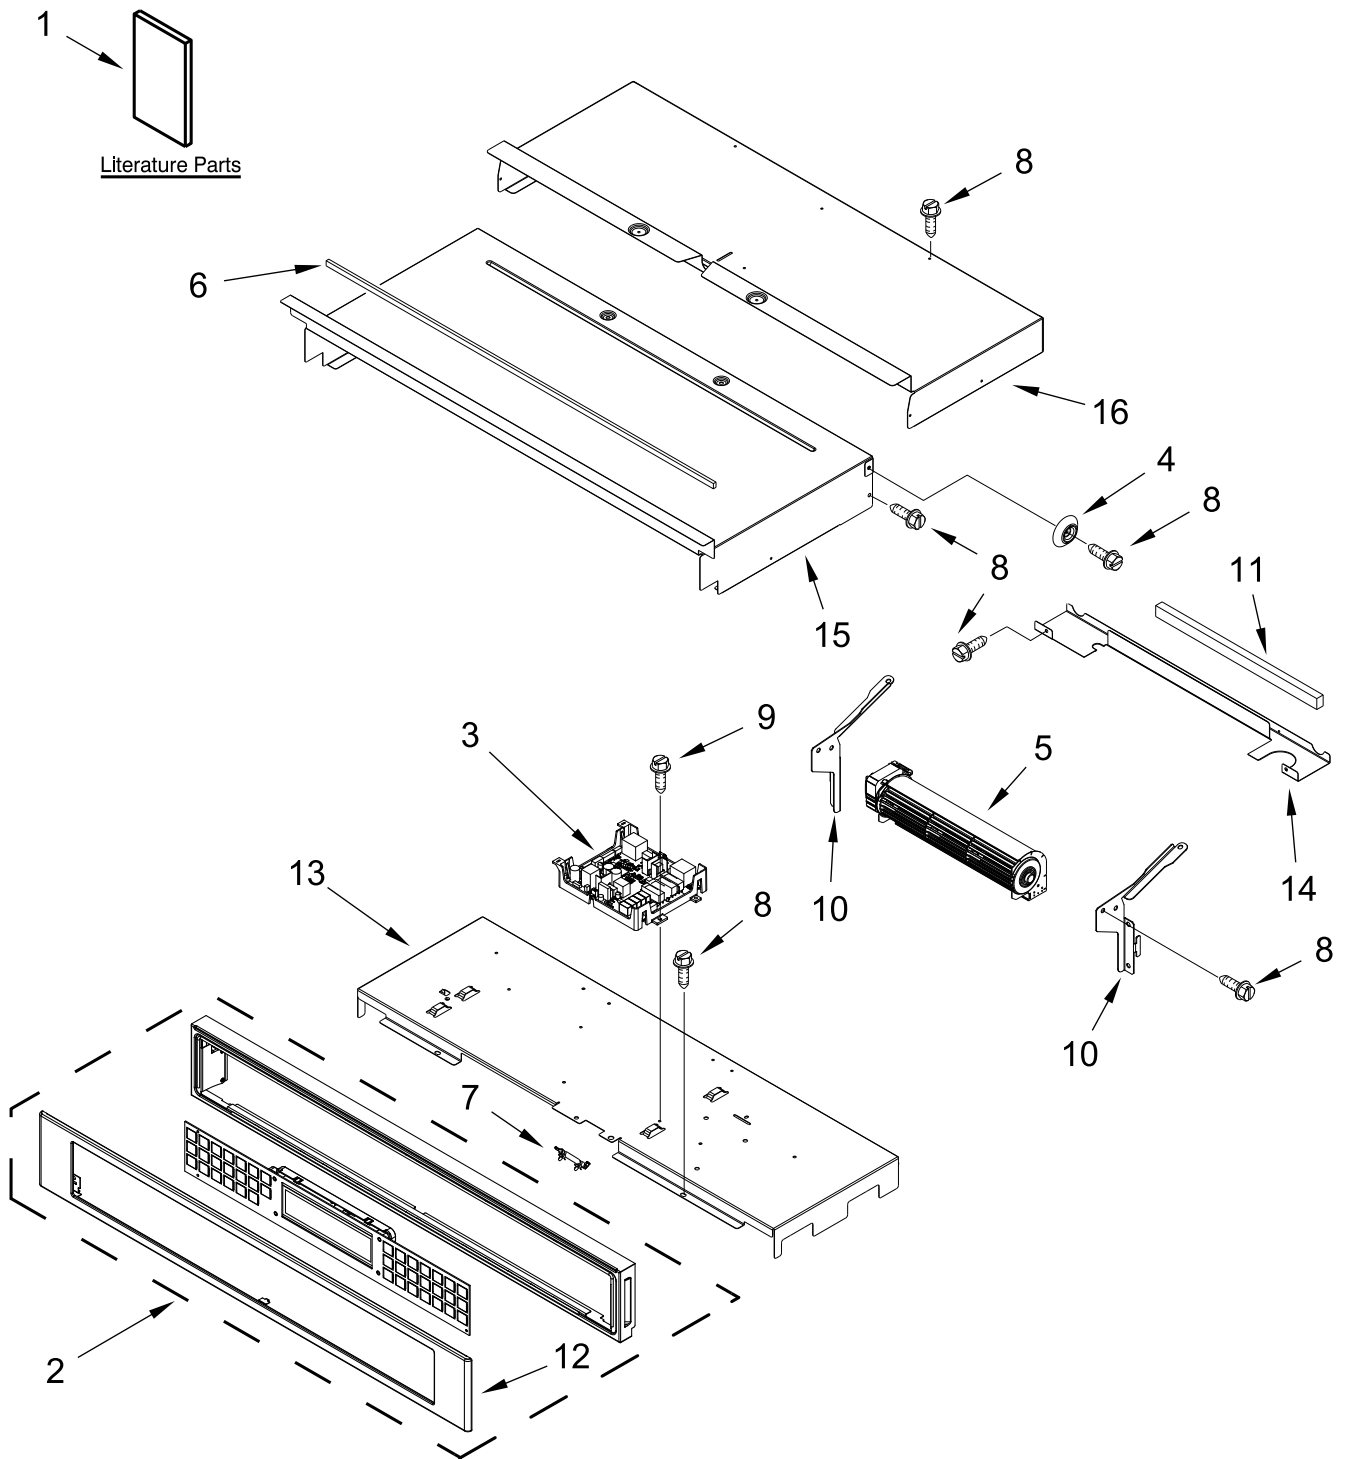

# CONTROL PANEL PARTS

# CONTROL PANEL PARTS

<u>Illus.</u> <u>No.</u>	<u>Part No.</u>	<u>Description</u>	<u>Illus.</u> <u>No.</u>	<u>Part No.</u>	<u>Description</u>	<u>Illus.</u> <u>No.</u>	<u>Part No.</u>	<u>Description</u>
1		Literature Parts	8	7101P426-60	Screw	16	W10694466	Chassis, Cover Top
	W10643471	Guide, Use & Care	9	7101P434-60	Screw			Back 27"
	W10725670	Instructions, Installation	10	W10655463	Bracket, Blower (Left)			FOLLOWING PARTS
	W10756610	Sheet, Tech		W10655462	Bracket, Blower (Right)		W10632451	Harness, Main
2		Assembly, Control Panel (Includes Overlay)	11	4451758	Block, Foam		W10603909	Harness, Signal
	W10588709	Black	12		Skin, Control Panel		W10573327	Harness, Door Latch
	W10588715	White		W10588745	Black		W10562910	Harness, EOL
	W10588712	Stainless		W10588747	White		4450800	Screw, Grounding
3	W10777215	Control (With Power Supply)		W10588741	Stainless		313438	Clip, Harness
4	W10618105	Spacer, Lateral	13	W10694467	Tray, Electronic		4452400	Strap, Lead Ground
5	W10669823	Blower	14	W10655465	Chassis, Back Divider		4448664	Clamp, Conduit
6	W10671226	Gasket, Rubber	15	W10318193	Chassis, Cover Top Front 27"		W10655464	Bracket, Harness
7	W10436434	Fuse, Thermal						