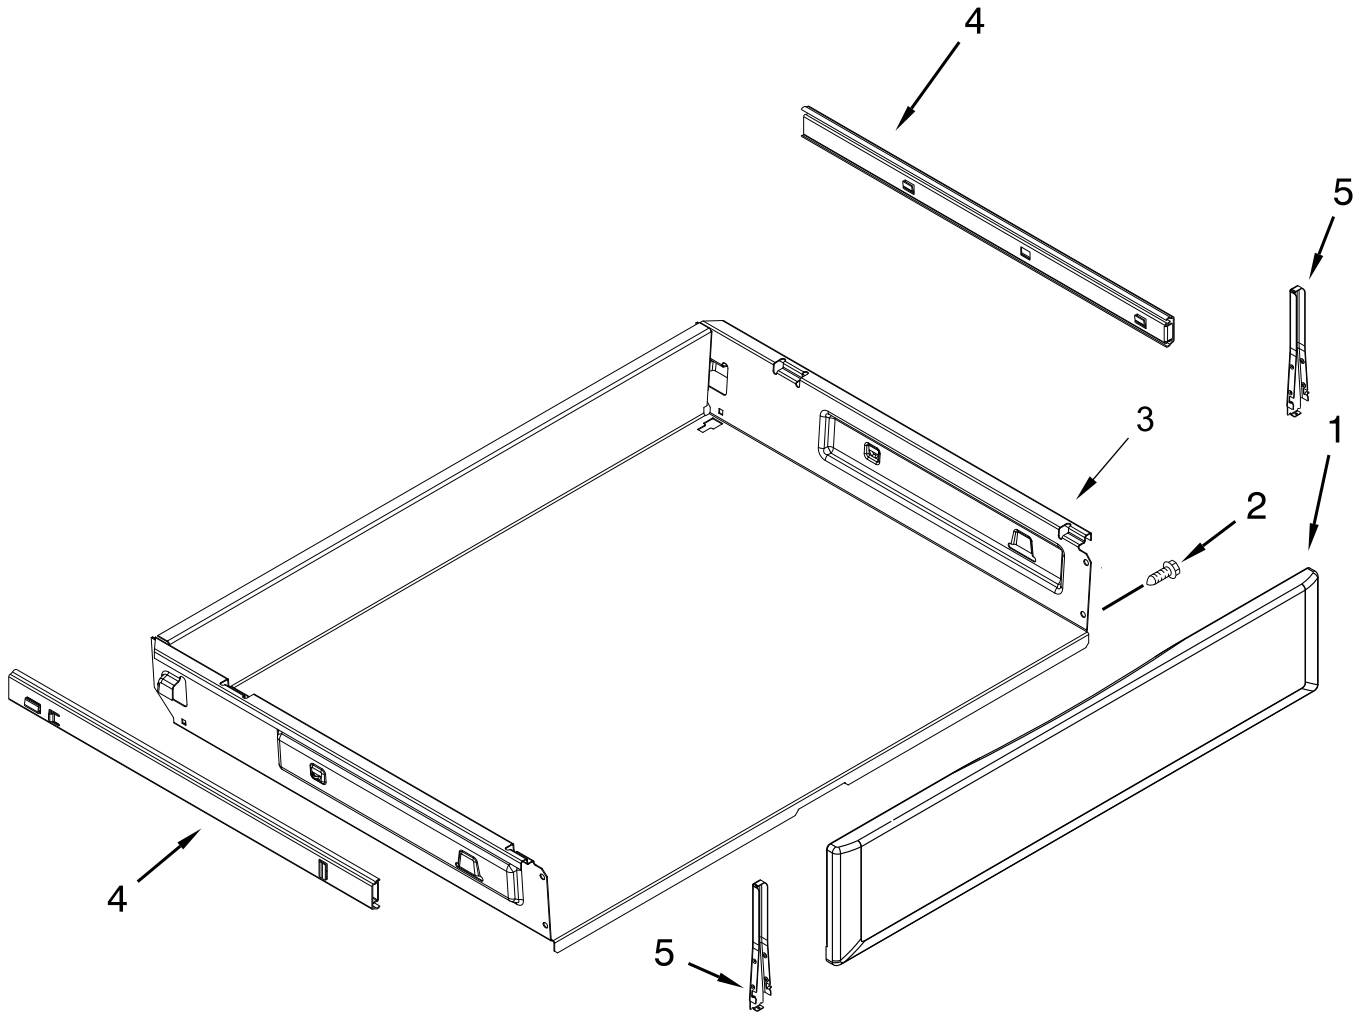

DRAWER PARTS

DRAWER PARTS

<u>Illus.</u> <u>No.</u>	<u>Part No.</u>	<u>Description</u>
1		Panel, Drawer
	W10330051	White
	W10330052	Black
	W10330054	Stainless

<u>Illus.</u> <u>No.</u>	<u>Part No.</u>	<u>Description</u>
2	3196169	Screw
3	W10688022	Drawer, Storage

<u>Illus.</u> <u>No.</u>	<u>Part No.</u>	<u>Description</u>
4	W10441804	Slide, Drawer (Left)
	W10441805	Slide, Drawer (Right)
5	W10318027	Bracket, Drawer