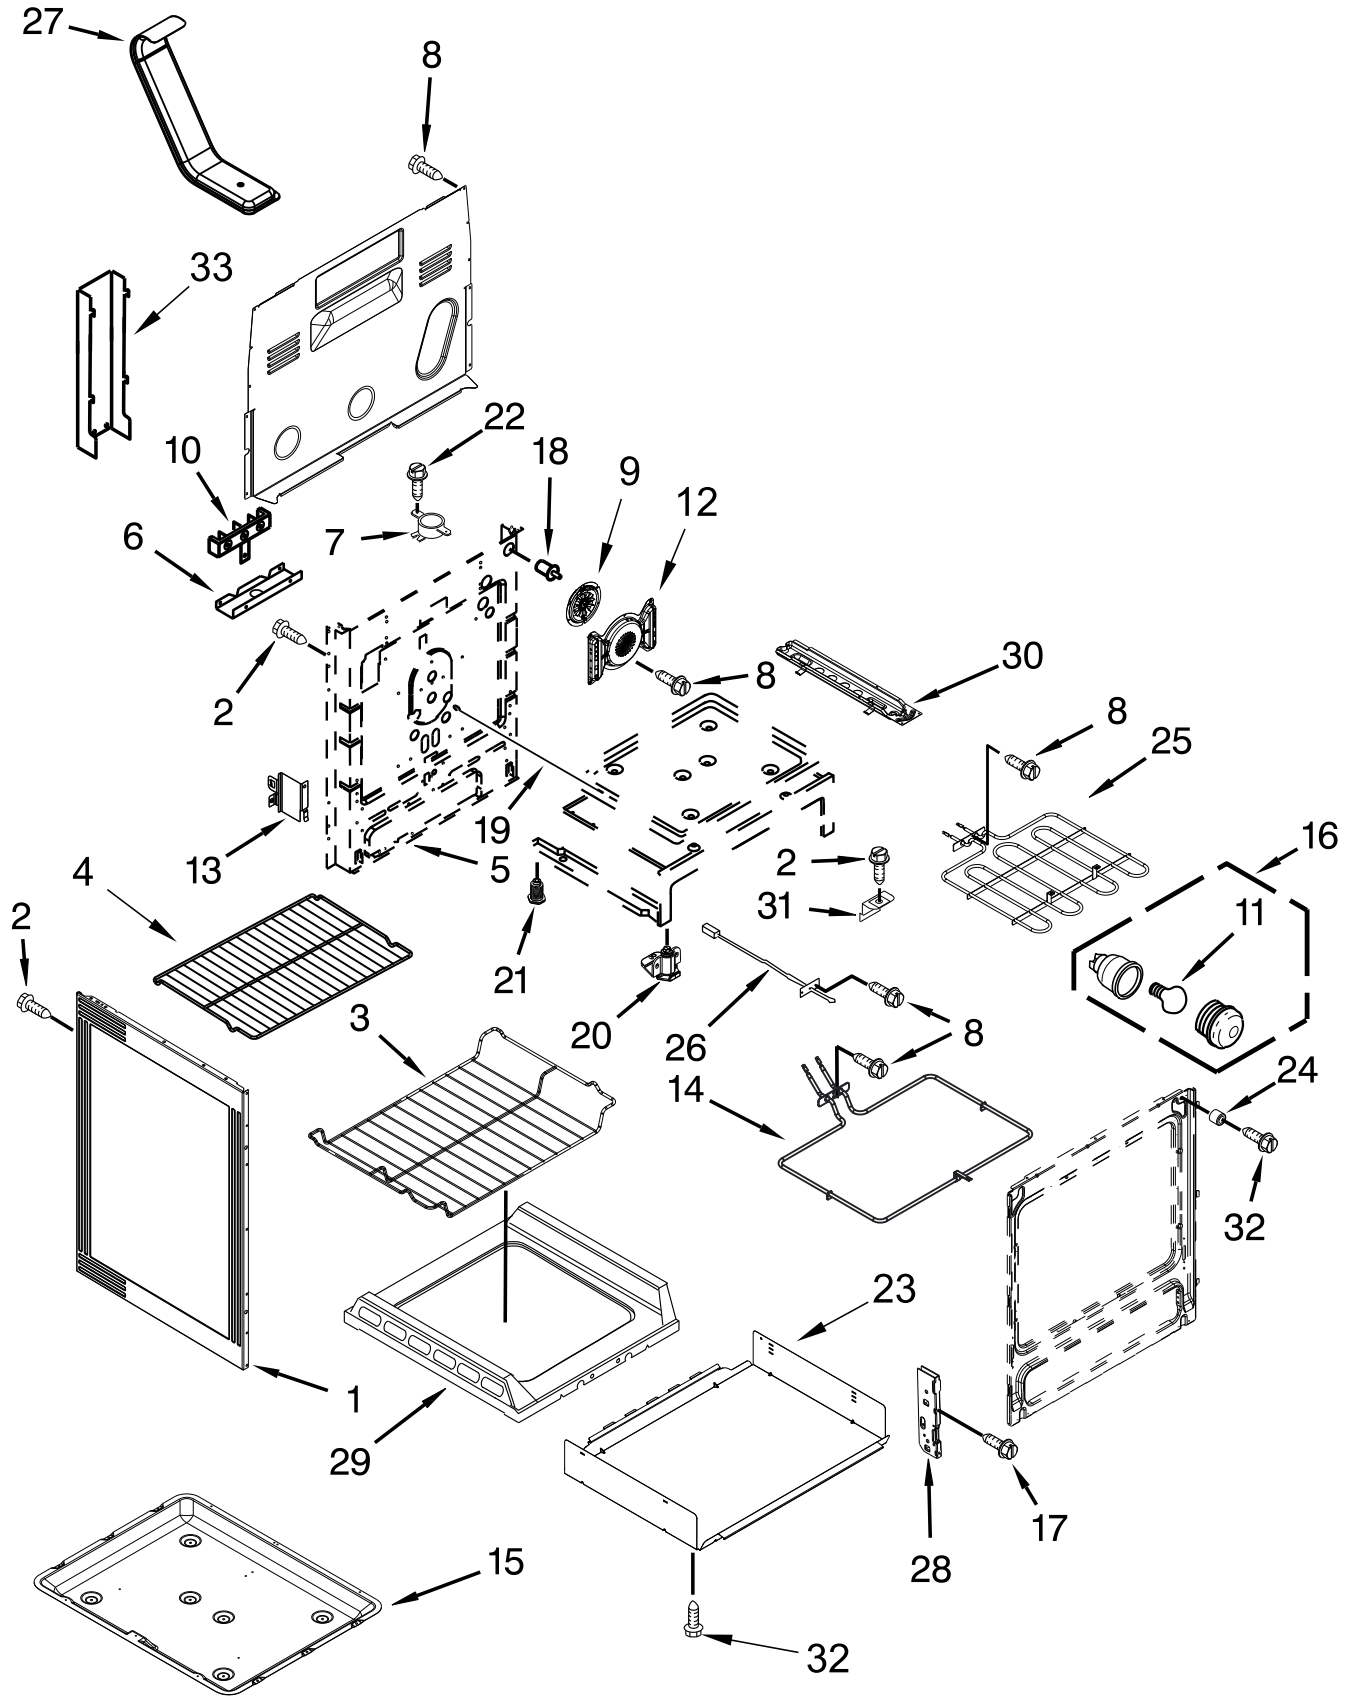

CHASSIS PARTS

CHASSIS PARTS

<u>Illus.</u> <u>No.</u>	<u>Part No.</u>	<u>Description</u>	<u>Illus.</u> <u>No.</u>	<u>Part No.</u>	<u>Description</u>	<u>Illus.</u> <u>No.</u>	<u>Part No.</u>	<u>Description</u>
1		Panel, Side	13	W10273002	Bracket, Oven Support	28	W10289077	Receiver, Hinge
	W10575396	White	14	W10774342	Element, Bake	29	W10774446	Bottom, Oven
	W10162245	Black	15	W10346147	Pan, Bake	30	W10390007	Assembly, Base Rail (Right)
2	3196172	Screw	16	W10454648	Assembly, Light		W10390008	Assembly, Base Rail (Left)
3	W10289145	Rack, Oven (Gull-Wing)	17	W10031780	Screw	31	W10035900	Support, Oven Bottom
4	W10531060	Rack, Oven	18	W10627802	Switch, Door	32	3196165	Screw
5		Back, Main (Not Serviced)	19	W10273192	Rod, Door Switch	33	W10326122	Cover, Terminal Block
6	3186034	Bracket, Service	20	W10341186	Assembly, Front Foot			INSULATION
7	3196548	Fuse, Thermal	21	W10058460	Foot, Leveling		W10194393	Insulation, Wrap
8	W10362924	Screw	22	3196172	Screw		W10225524	Insulation, Back
9	W10617484	Assembly, Convection	23	W10726740	Shield, Heat		W10225523	Insulation, Bottom
10	W10245259	Block, Terminal	24	9758701	Spacer, Door		W10281322	Kit, Bare Wire Adapter Block
11	311255	Bulb, Oven Light	25	W10544951	Element, Broil		4820F015-59	Insulation, Strap
12	W10346153	Baffle, Full Convection	26	W10586204	Sensor			
			27	W10134285	Tube, Vent