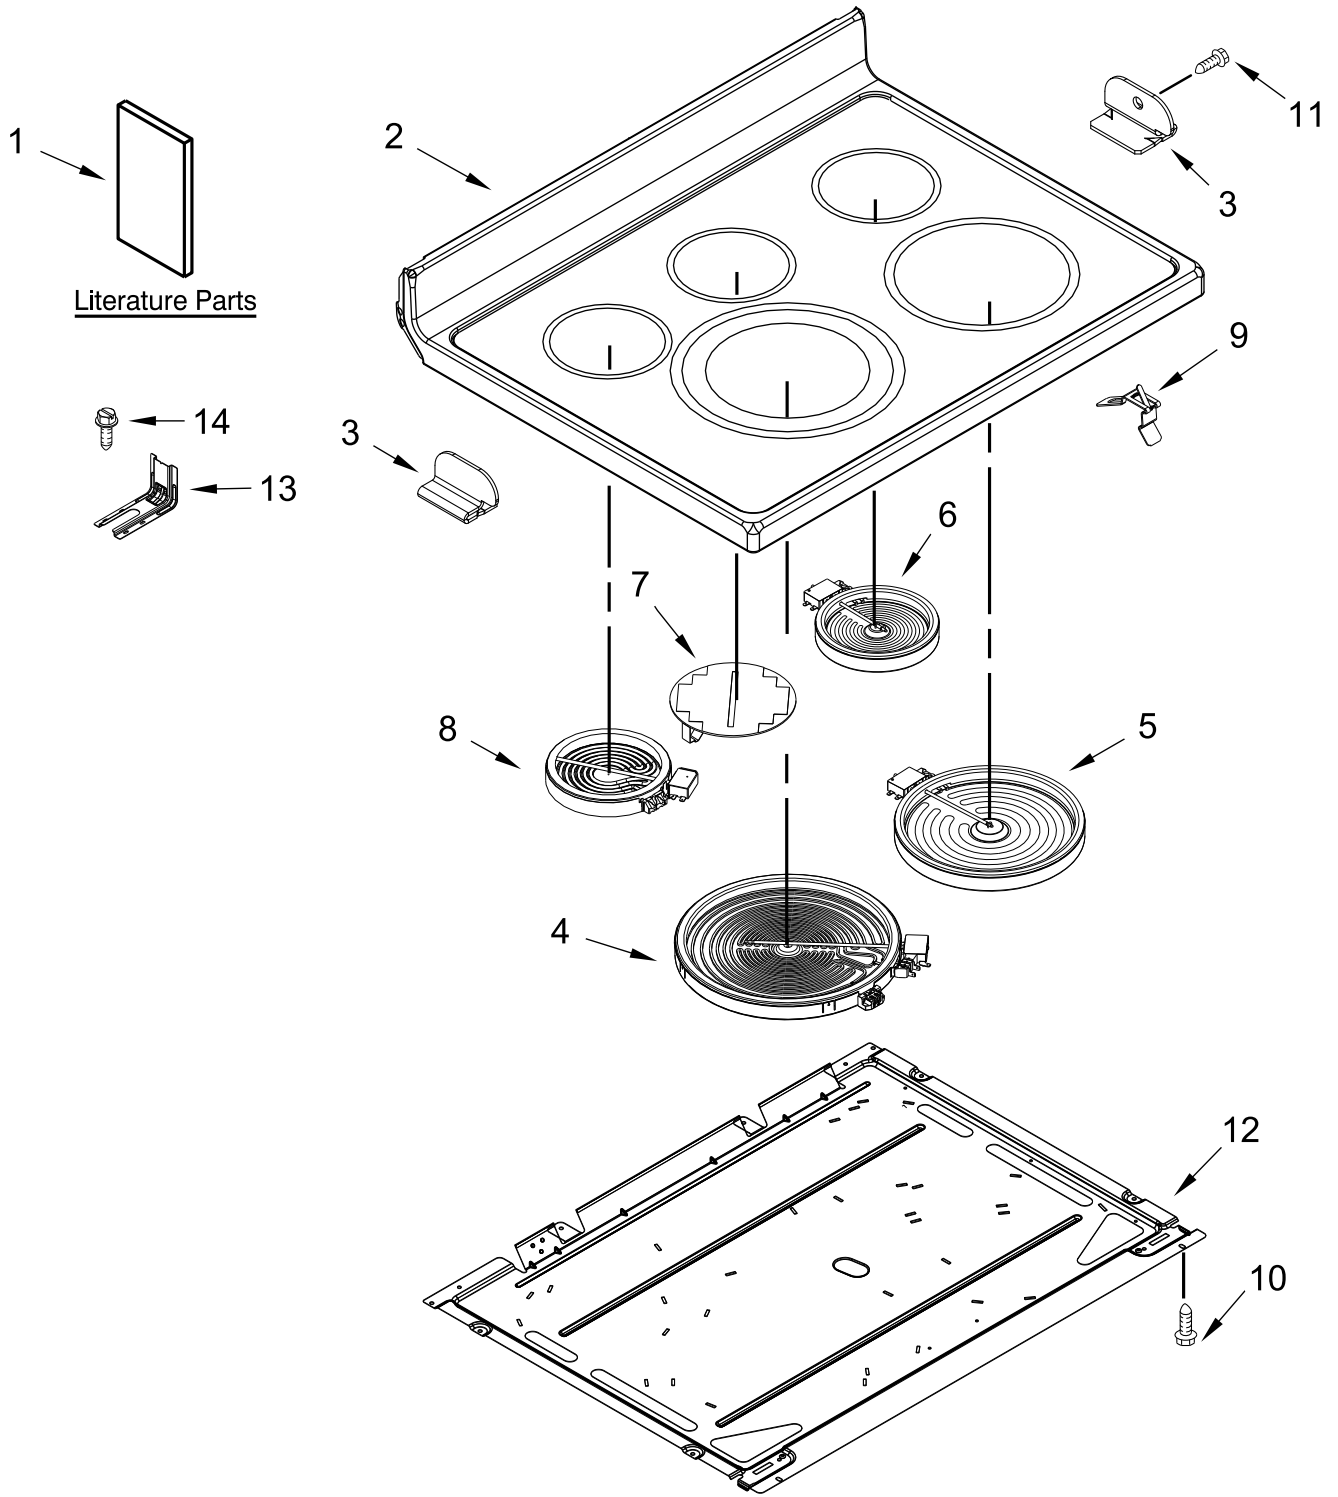

KitchenAid®

30" FREE STANDING ELECTRIC RANGE CONVECTION

MODELS:

KFEG500EWH0 (White)
KFEG500EBL0 (Black)
KFEG500ESS0 (Stainless)

COOKTOP PARTS

COOKTOP PARTS

<u>Illus.</u> <u>No.</u>	<u>Part No.</u>	<u>Description</u>	<u>Illus.</u> <u>No.</u>	<u>Part No.</u>	<u>Description</u>	<u>Illus.</u> <u>No.</u>	<u>Part No.</u>	<u>Description</u>
1		Literature Parts	4	W10162040	Element (3000/1900W)	12	W10691223	Pan, Radiant Element
	W10694003	Use and Care Guide			(Left Front)	13	W10306542	Bracket, Anti-Tip
	W10400064	Guide, Quick Start (English)	5	W10275048	Element (3000/1400W)	14	7101P485-60	Screw, Anti-Tip Kit
	W10694021	Tech Sheet			(Right Front)			FOLLOWING PARTS NOT ILLUSTRATED
	W10694026	Installation Instructions	6	8273994	Element (1200W)	W10349654		Harness, Cooktop (Right)
	9762761	Tips, Safe Cooking (English)	7	W10388247	Element, Warm Zone	W10349716		Harness, Cooktop (Left)
2		Cooktop			(Center Rear)	W10580267		Harness, Main
	W10697350	White	8	W10342780	Element (1300W)	W10349640		Harness, Sensor
	W10697351	Black			(Left Rear)	W10174460		Harness, Warm Zone
	W10697352	Stainless	9	W10225448	Spring, Element			
3	W10607641	Bracket, Cooktop (Left)	10	3196169	Screw			
	W10607642	Bracket, Cooktop (Right)	11	3196172	Screw			