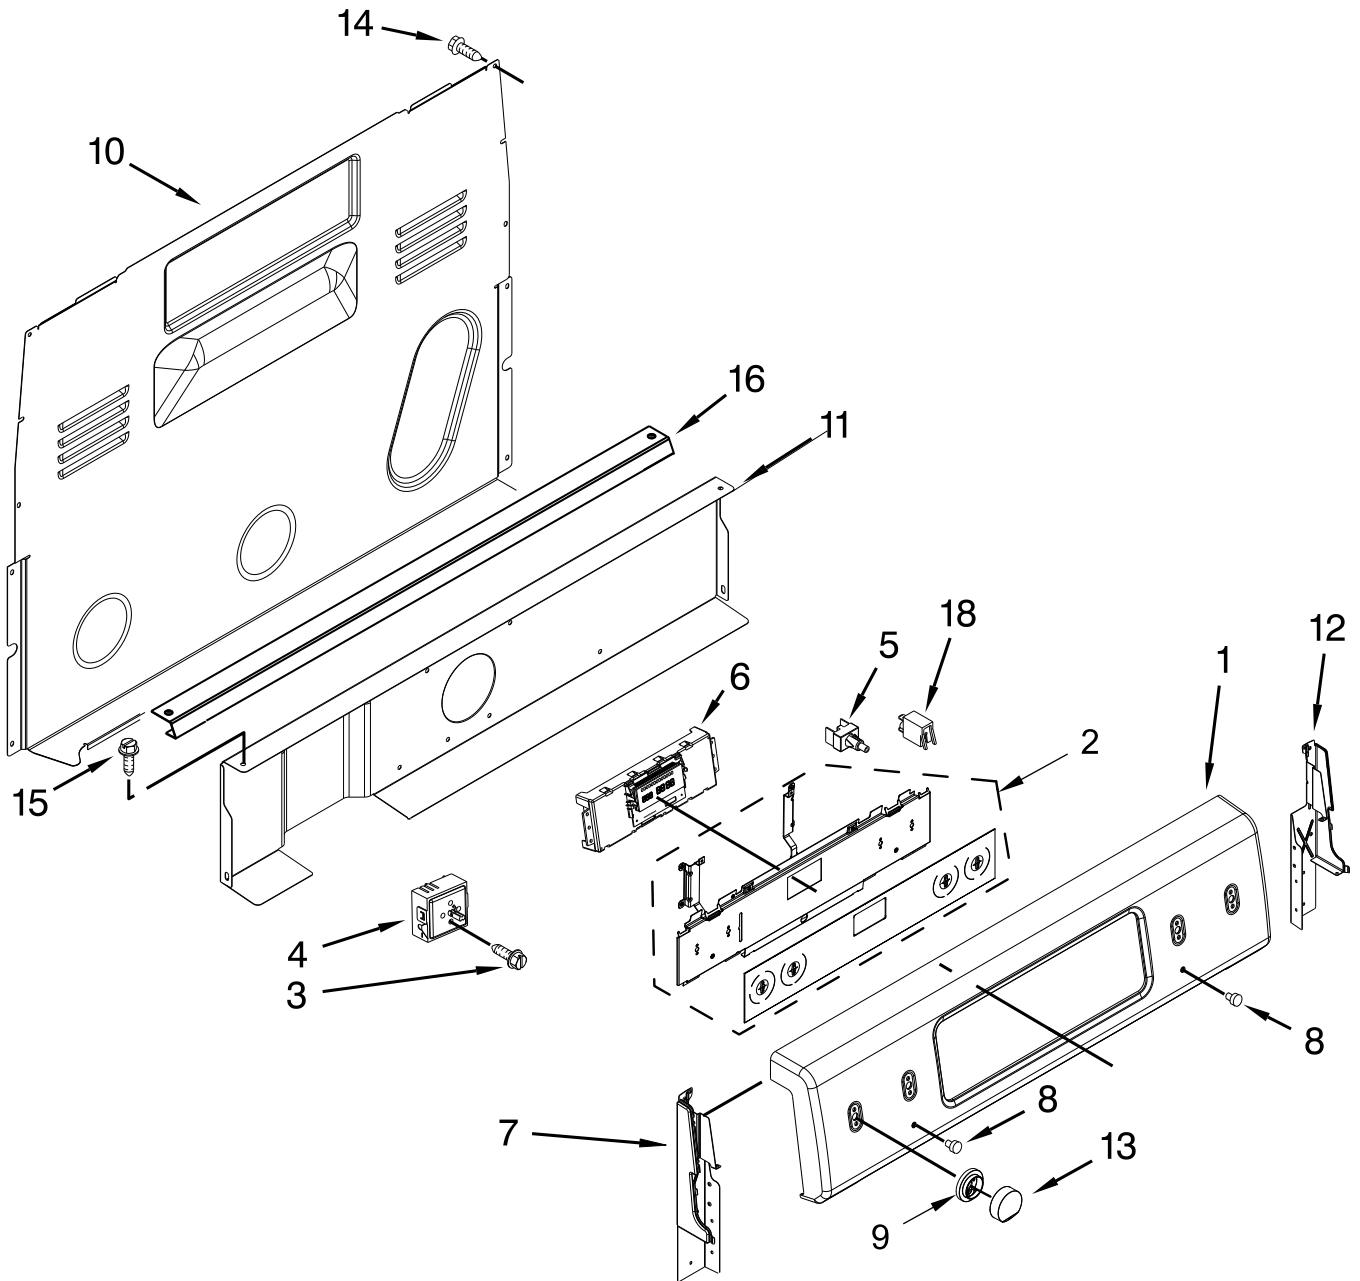

CONTROL PANEL PARTS