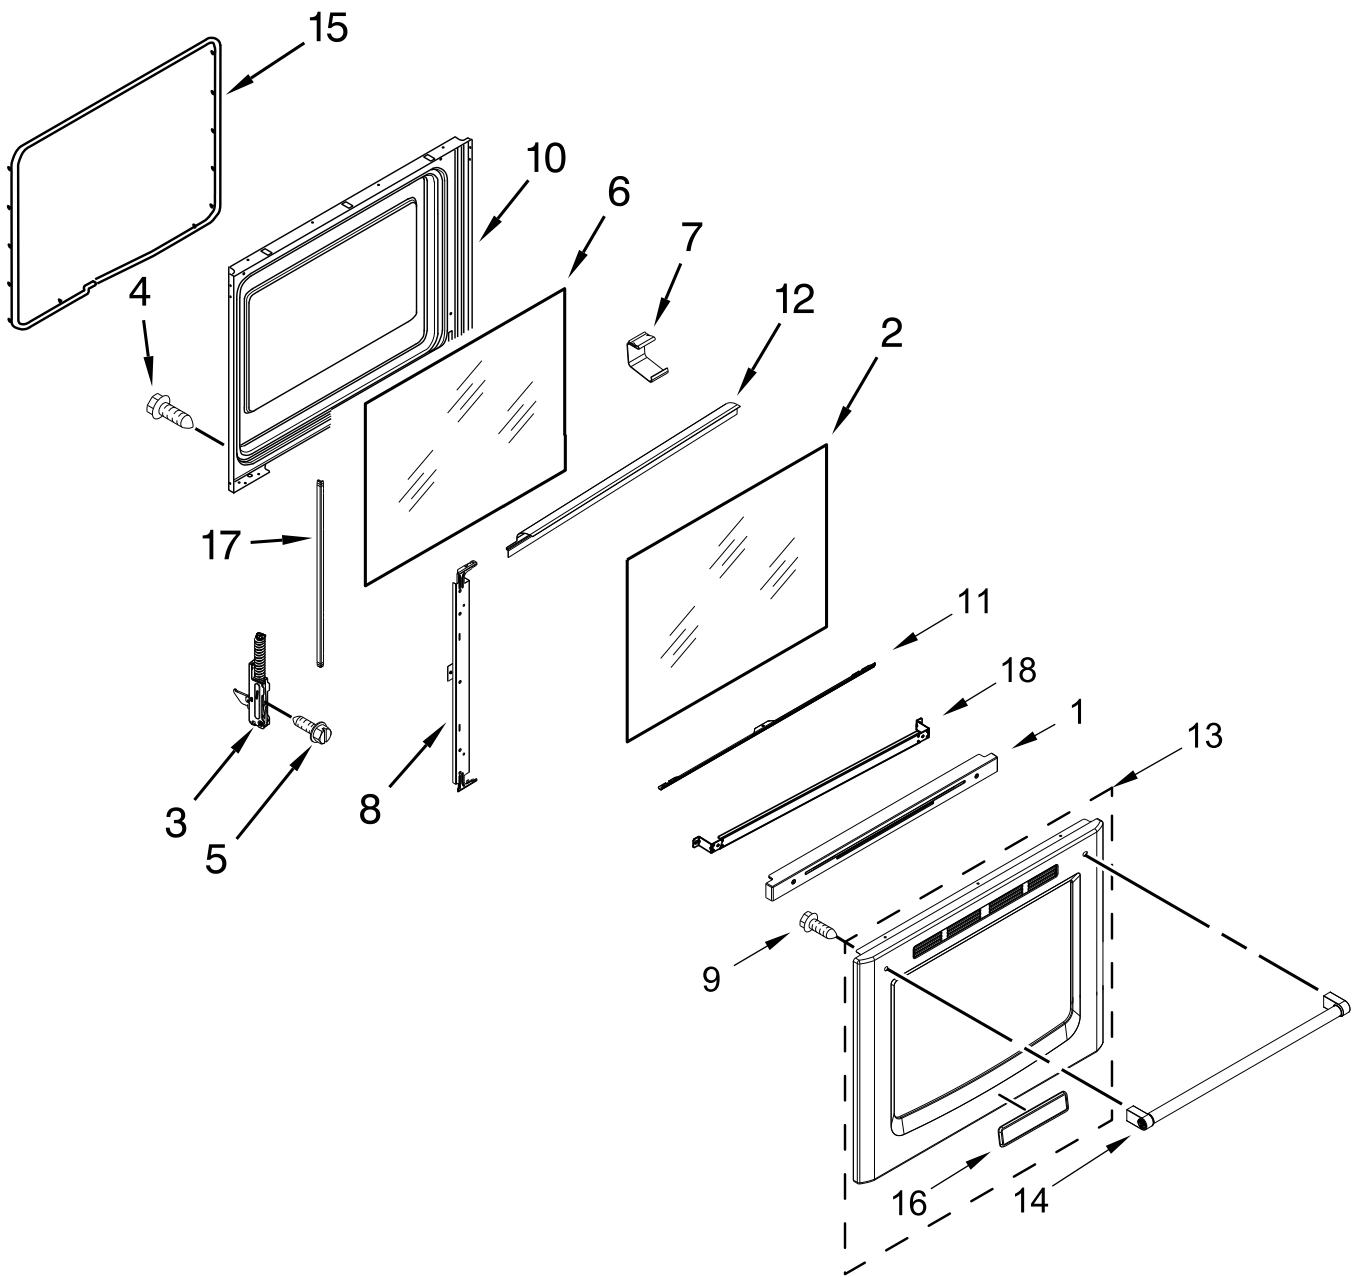

DOOR PARTS

DOOR PARTS

<u>Illus.</u> <u>No.</u>	<u>Part No.</u>	<u>Description</u>
1		Trim, Vent
	W10335331	White
	W10294855	Black
2		Glass, Outer Door
	W10495962	White
	W10665481	Black
3	W10440013	Hinge, Door (Active)
4	W10031790	Screw
5	W10362924	Screw
6	W10300487	Glass, Inner

<u>Illus.</u> <u>No.</u>	<u>Part No.</u>	<u>Description</u>
7	W10137382	Clip, Panel
8	W10294851	Rail, Door
9	W10241367	Screw
10	W10297318	Liner, Door
11		Trim, Lower
	W10333990	White
	W10334031	Black
12	W10294853	Bracket, Glass Liner
13		Glass Assembly, Outer Door
	W10692526	Stainless

<u>Illus.</u> <u>No.</u>	<u>Part No.</u>	<u>Description</u>
14		Handle, Door
	W10551000	Stainless
15	W10162385	Gasket, Door
16		Badge
	W10518672	Grey
17		Trim, Side
	W10334003	White
	W10334004	Black
18	W10541911	Bracket, Glass Upper Handle