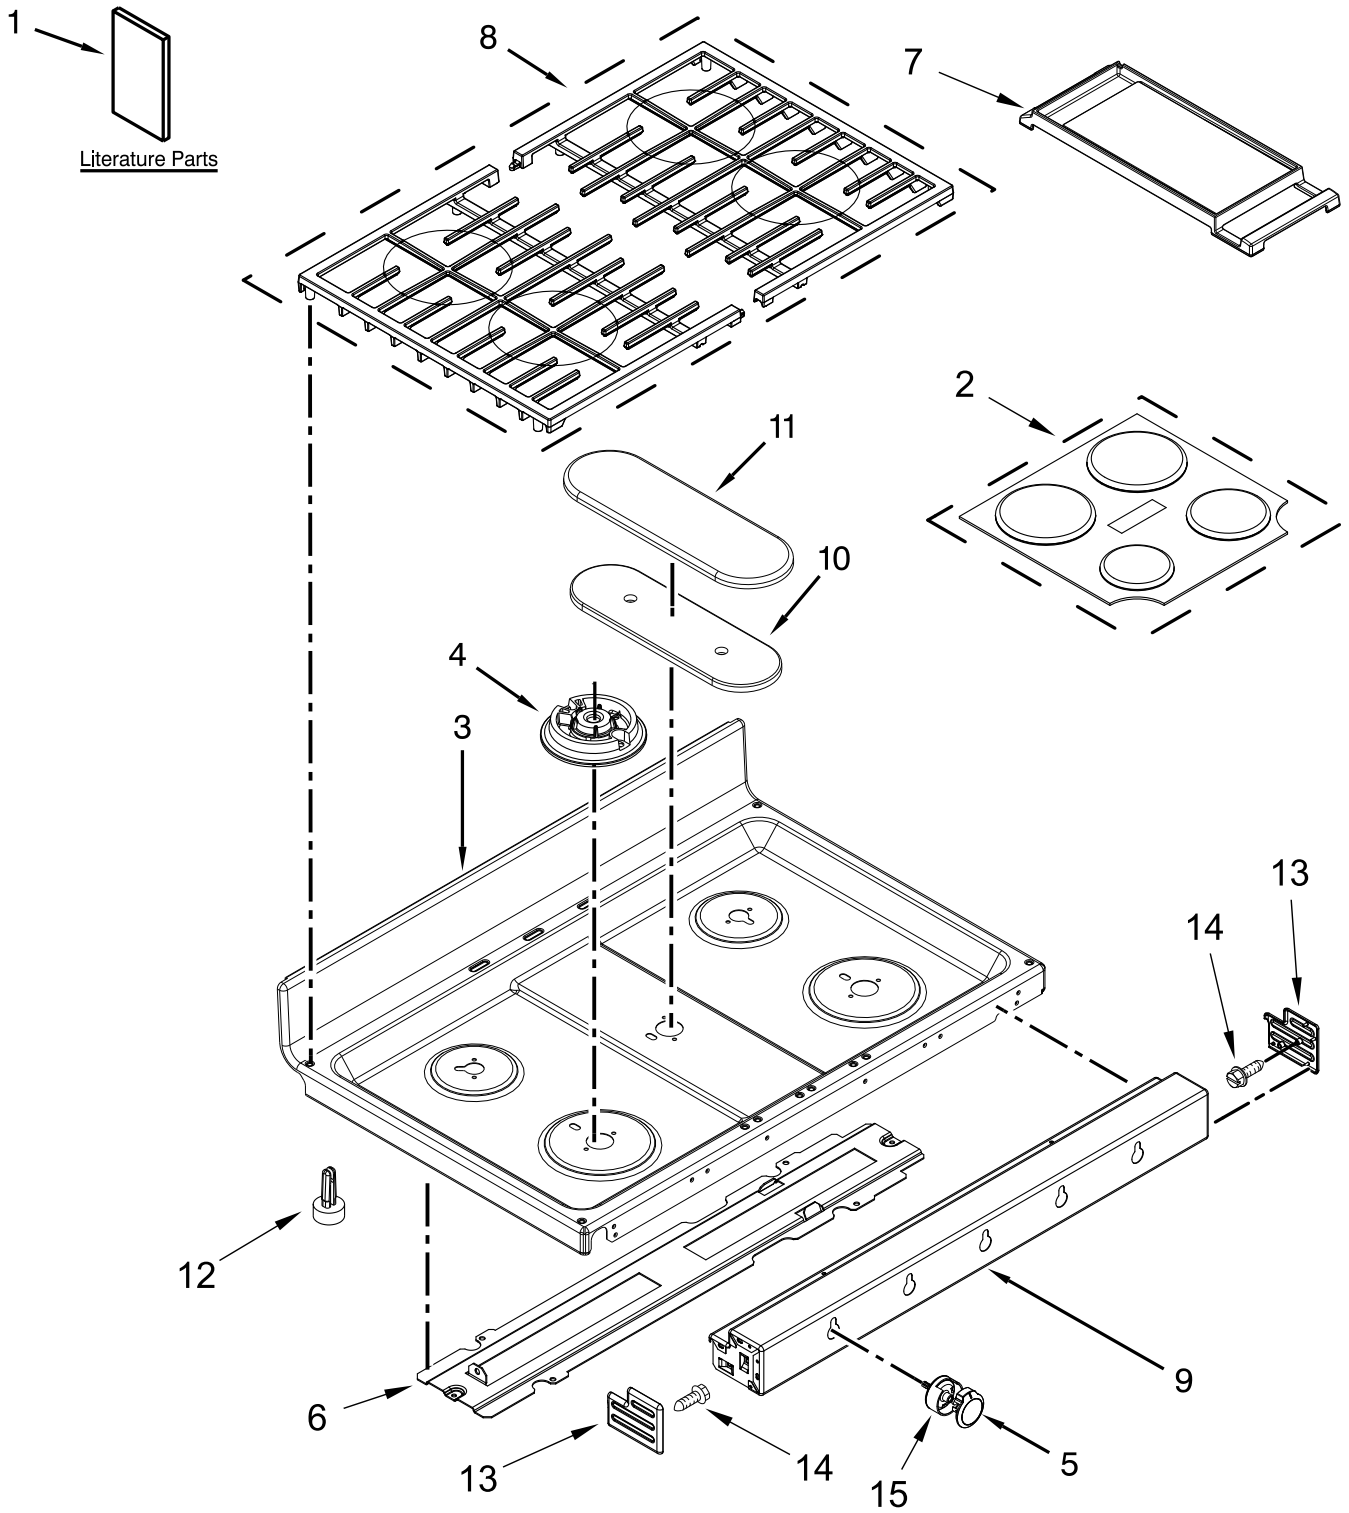

KitchenAid®

30" DUAL FUEL DOUBLE OVEN CONVECTION RANGE

MODELS:

KFDD500ESS01 (Stainless)

COOKTOP PARTS

COOKTOP PARTS

<u>Illus. No.</u>	<u>Part No.</u>	<u>Description</u>
1		Literature Parts
	W10694061	Guide, Use & Care
	W10694070	Instructions, Installation
	W10647745	Sheet, Tech
	9762761	Tips, Safe Cooking (English)
	W10065852	Tips, Safe Cooking (French)
2	W10299236	Kit, Burner Cap
3		Cooktop
	W10330921	Stainless
4	W10406878	Head, Burner (17.5K)
		(Left Front)
	W10406243	Head, Burner (6K)
		(Left Rear & Right Rear)
	W10406797	Head, Burner (12K)
		(Right Front)
	W10336094	Head, Burner (Center)
5		Knob, Control
	W10643306	Stainless
6	W10518258	Bracket, Cooktop Support

<u>Illus. No.</u>	<u>Part No.</u>	<u>Description</u>
7	W10432544	Griddle
8	W10649701	Kit, Grate
9		Panel, Manifold
	W10711043	Stainless
10	W10333445	Base, Burner (Fish Burner Only)
11		Kit, Burner Cap (Fish Burner Only)
	W10171140	Black
12	8016P022-60	Glide, Main Top
13		Endcap, Manifold
	W10772020	Stainless (Left)
	W10772019	Stainless (Right)
14	7101P634-60	Screw