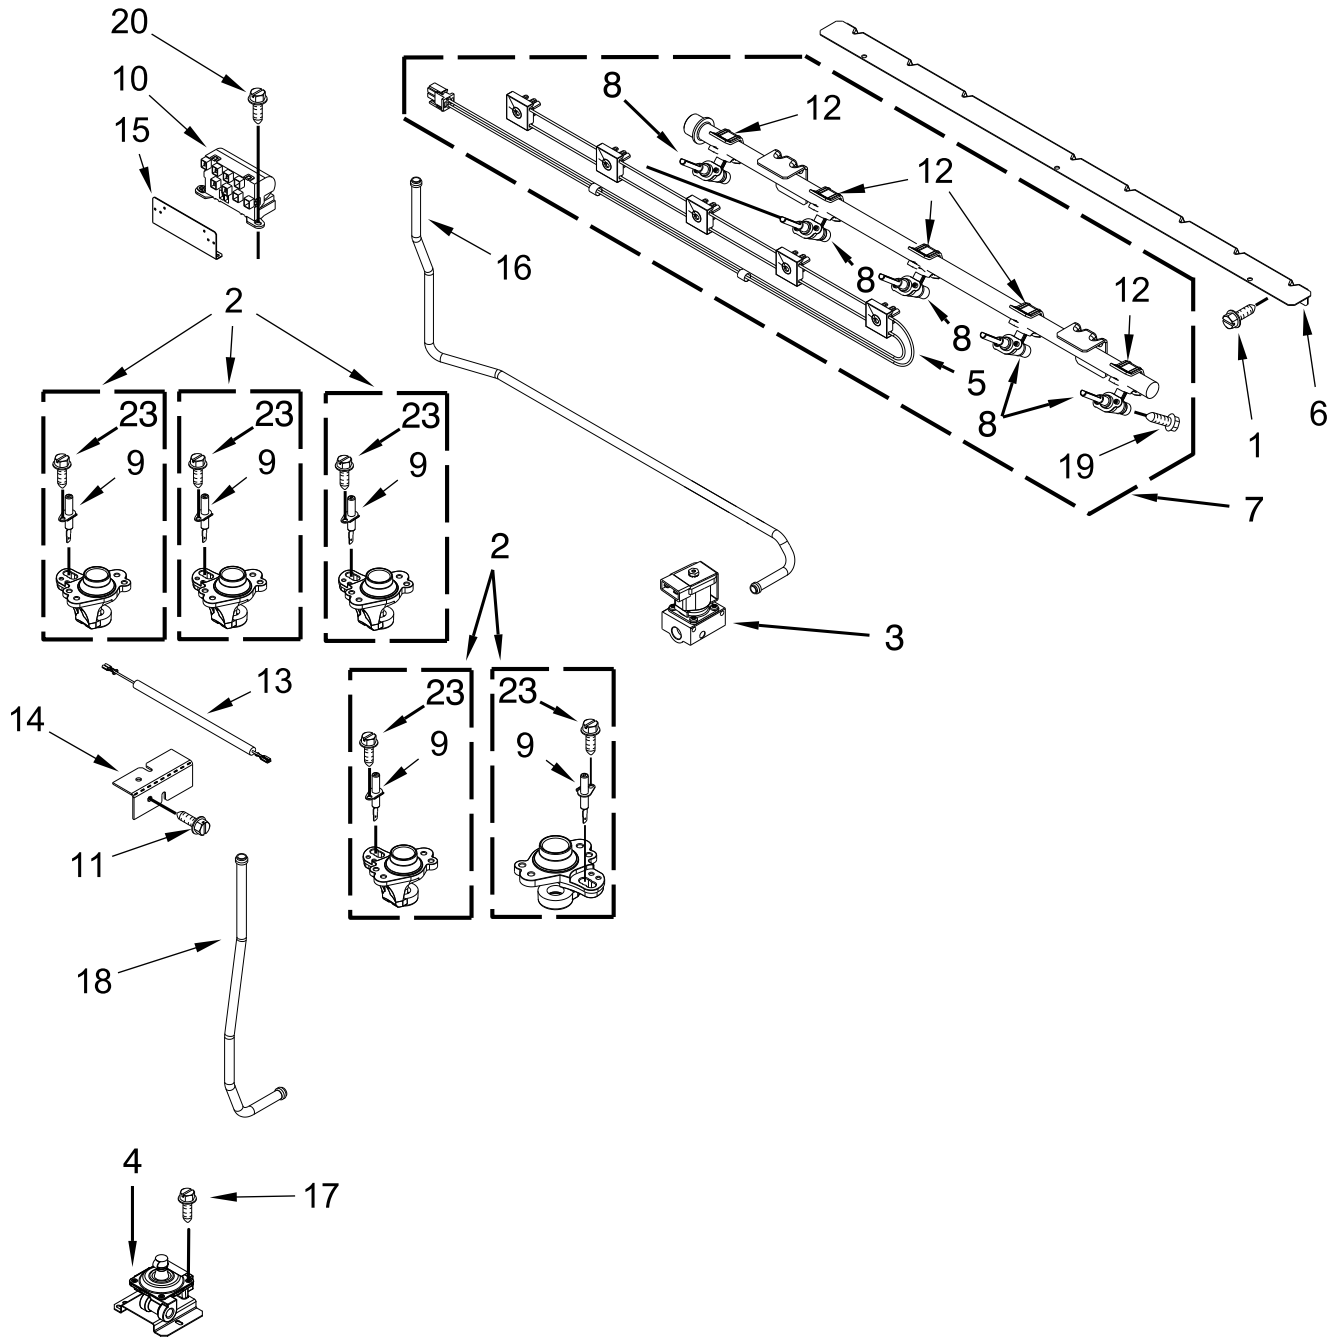

KitchenAid®

30" DUAL FUEL DOUBLE OVEN CONVECTION RANGE

MODELS:

KFDD500ESS01 (Stainless)

COOKTOP PARTS

COOKTOP PARTS

<u>Illus. No.</u>	<u>Part No.</u>	<u>Description</u>
1		Literature Parts
	W10694061	Guide, Use & Care
	W10694070	Instructions, Installation
	W10647745	Sheet, Tech
	9762761	Tips, Safe Cooking (English)
	W10065852	Tips, Safe Cooking (French)
2	W10299236	Kit, Burner Cap
3		Cooktop
	W10330921	Stainless
4	W10406878	Head, Burner (17.5K)
		(Left Front)
	W10406243	Head, Burner (6K)
		(Left Rear & Right Rear)
	W10406797	Head, Burner (12K)
		(Right Front)
	W10336094	Head, Burner (Center)
5		Knob, Control
	W10643306	Stainless
6	W10518258	Bracket, Cooktop Support

<u>Illus. No.</u>	<u>Part No.</u>	<u>Description</u>
15		Bezel
	W10437082	Stainless
		FOLLOWING PARTS NOT ILLUSTRATED
	W10233363	Cord, Power
	W10745677	Harness, Main
	W10409840	Harness, EOL (MRC)
	W10408058	Harness, Spark
	W10745683	Harness, Sensor & Locks
	8019P026-60	Clip, Wire
	7111P017-60	Clamp, Wire
	W10591270	Kit, LP Conversion

CONTROL PANEL PARTS

CONTROL PANEL PARTS

<u>Illus.</u> <u>No.</u>	<u>Part No.</u>	<u>Description</u>
1		Support, Backguard
	W10782761	Black (Left)
	W10782763	Black (Right)
2	7101P426-60	Screw
3		Console
	W10645854	Stainless

MANIFOLD PARTS

<u>Illus.</u> <u>No.</u>	<u>Part No.</u>	<u>Description</u>
1	7101P653-60	Screw
2	W10643268	Holder, Orifice (17K) (Left Front)
	W10643269	Holder, Orifice (5K) (Left Rear)
	W10643270	Holder, Orifice (10K) (Right Front)
	W10643271	Holder, Orifice (5K) (Right Rear)
	W10643272	Holder, Orifice (7K) (Center)
3	W10368614	Valve, Shut Off