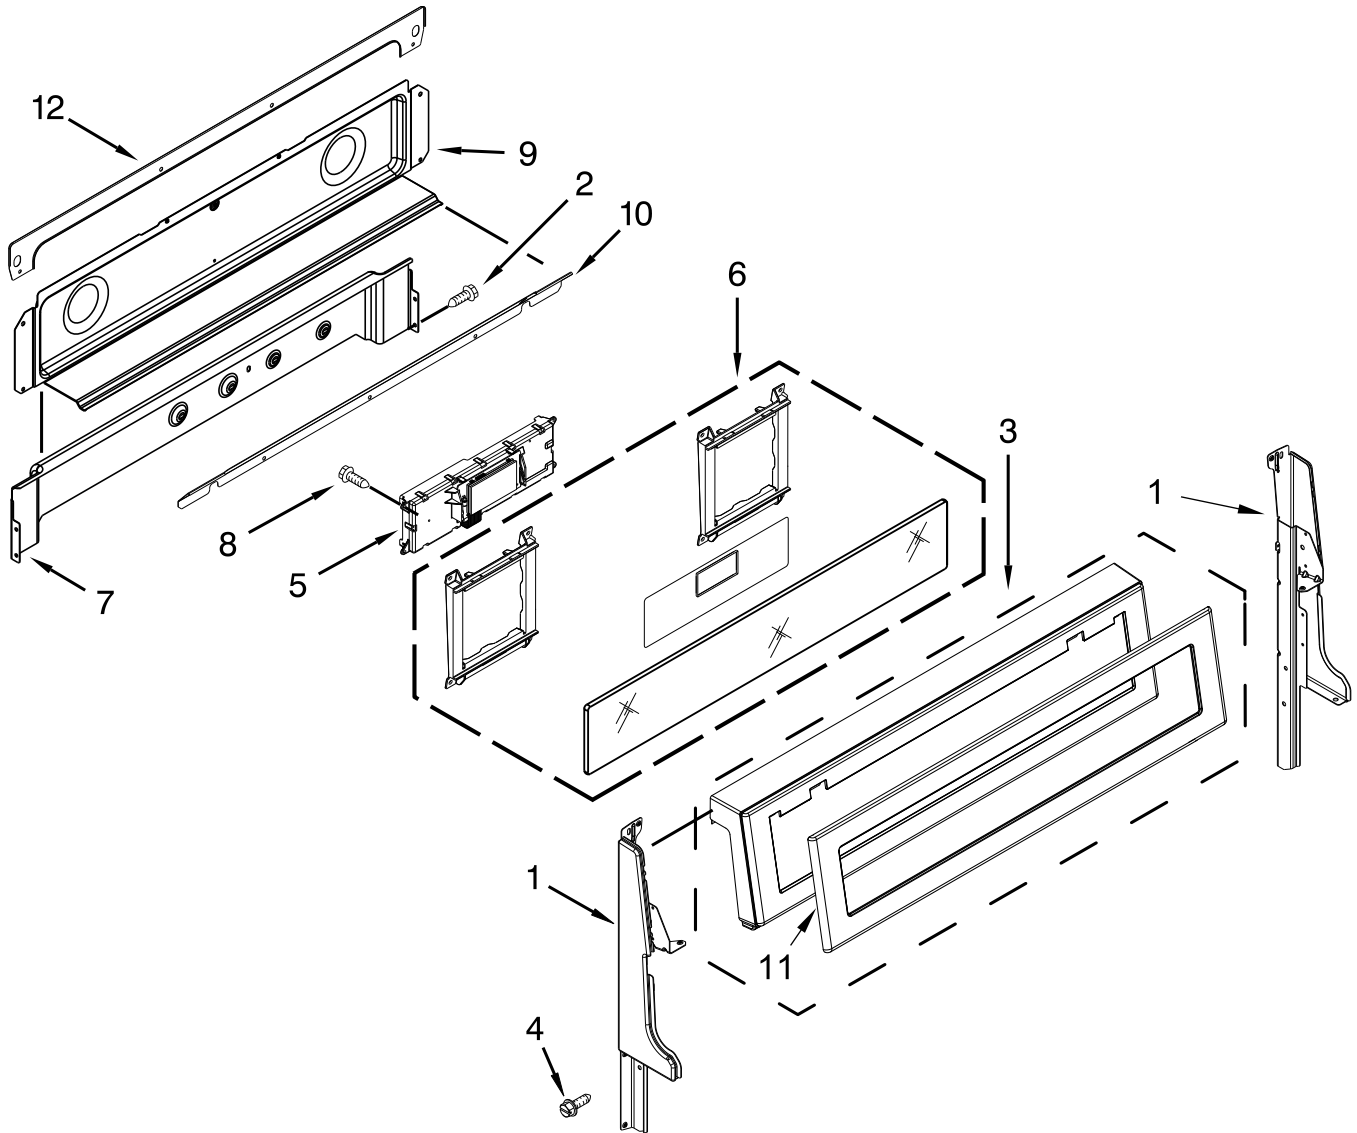

CONTROL PANEL PARTS

CONTROL PANEL PARTS

<u>Illus.</u> <u>No.</u>	<u>Part No.</u>	<u>Description</u>
1		Support, Backguard
	W10782761	Black (Left)
	W10782763	Black (Right)
2	7101P426-60	Screw
3		Console
	W10645854	Stainless

<u>Illus.</u> <u>No.</u>	<u>Part No.</u>	<u>Description</u>
4	7101P634-60	Screw
5	W10649466	Control, Electronic
6		Assembly, User Interface
	W10692425	Black
7	W10278697	Shield, Vent
8	7101P434-60	Screw

<u>Illus.</u> <u>No.</u>	<u>Part No.</u>	<u>Description</u>
9	W10776098	Cover, Backguard
10	W10299338	Shield, Wire Cover
11		Skin, Control Panel
	W10645842	Stainless
12	W10292689	Cover, Wire Filler