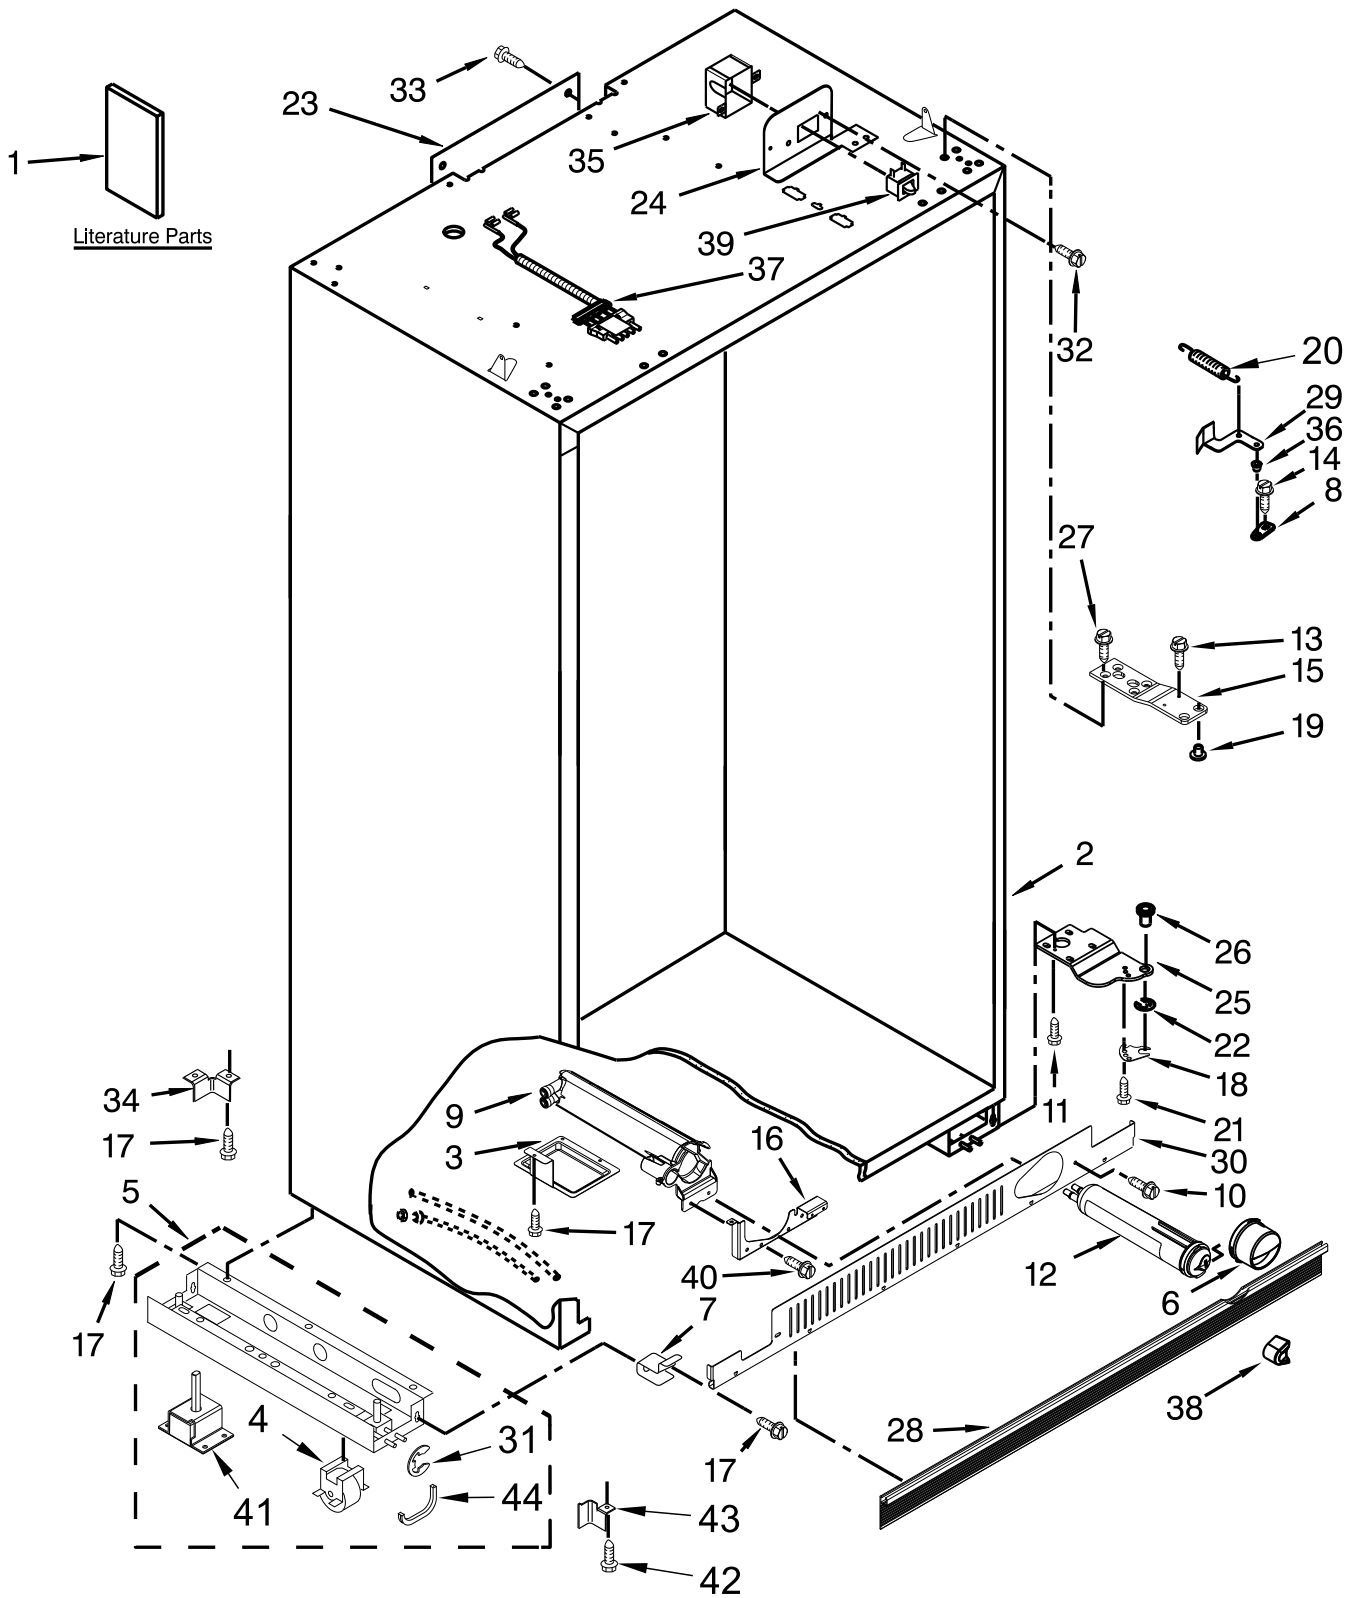

CABINET PARTS

CABINET PARTS

<u>Illus. No.</u>	<u>Part No.</u>	<u>Description</u>	<u>Illus. No.</u>	<u>Part No.</u>	<u>Description</u>	<u>Illus. No.</u>	<u>Part No.</u>	<u>Description</u>
1		Literature Parts	14	W10485630	Screw	30		Grille, Bottom
	W10763009	Use and Care Guide	15	2257644	Hinge, Top		W10182718	Black
	W10763008	Energy Guide	16	W10674648	Bracket, Filter	31	2006841	Ring, Retainer
		Tech Sheet	17	W10001250	Screw	32	487415	Screw
	W10762994	English	18	2004994	Lock, Bushing	33	486194	Screw
	W10762996	French	19	W10484913	Bushing, Top Hinge	34	2006617	Bracket, Base Support (Rear)
	W10763010	Installation Instructions	20	2221242	Spring, Door Closure (Green)	35	2215938	Cover, Switch
2		Cabinet (Not Serviced)	21	3400230	Screw	36	2316859	Bushing, Extension Arm
3	2318189	Tray, Filter Drip	22	2005008	Ring, Bushing Retaining	37	W10780213	Assembly, Switch Wire
4	W10138054	Assembly, Roller	23	2215612	Cover, Air Duct	38		Button, Water Filter
5		Assembly, Support Base	24		Bracket, Switch		2260503B	Black
	W10279275	Left Hand		W10741112	Left Hand	39	1118894	Switch, Rocker Arm
	W10138423	Right Hand		W10741111	Right Hand		1115373	Switch, Rocker Arm Combination (Freezer)
6		Cap, Water Filter	25		Hinge, Bottom	40	8281163	Screw (Stainless)
	W10797527	Black		2006779	Left Hand	41	2005032	Leveler, Adjustable
7	2307640	Bracket, Grill Mounting		2006780	Right Hand	42	W10141604	Screw
8	2320509	Stop, Door	26	2302876	Bushing, Adjustable	43		Bracket, Support
9	W10121140	Housing, Water Filter	27	8533913	Screw		2006616	Left Hand
10	W10005050	Screw	28	W10188551	Skirt, Bottom Grille		2006556	Right Hand
11	3400525	Screw	29		Arm, Extension	44	2307584	Grommet, Crossover Tube
12	W10121146	Filter, Water		W10709785	Left Hand			
13	8281164	Screw (Stainless)		W10728112	Right Hand