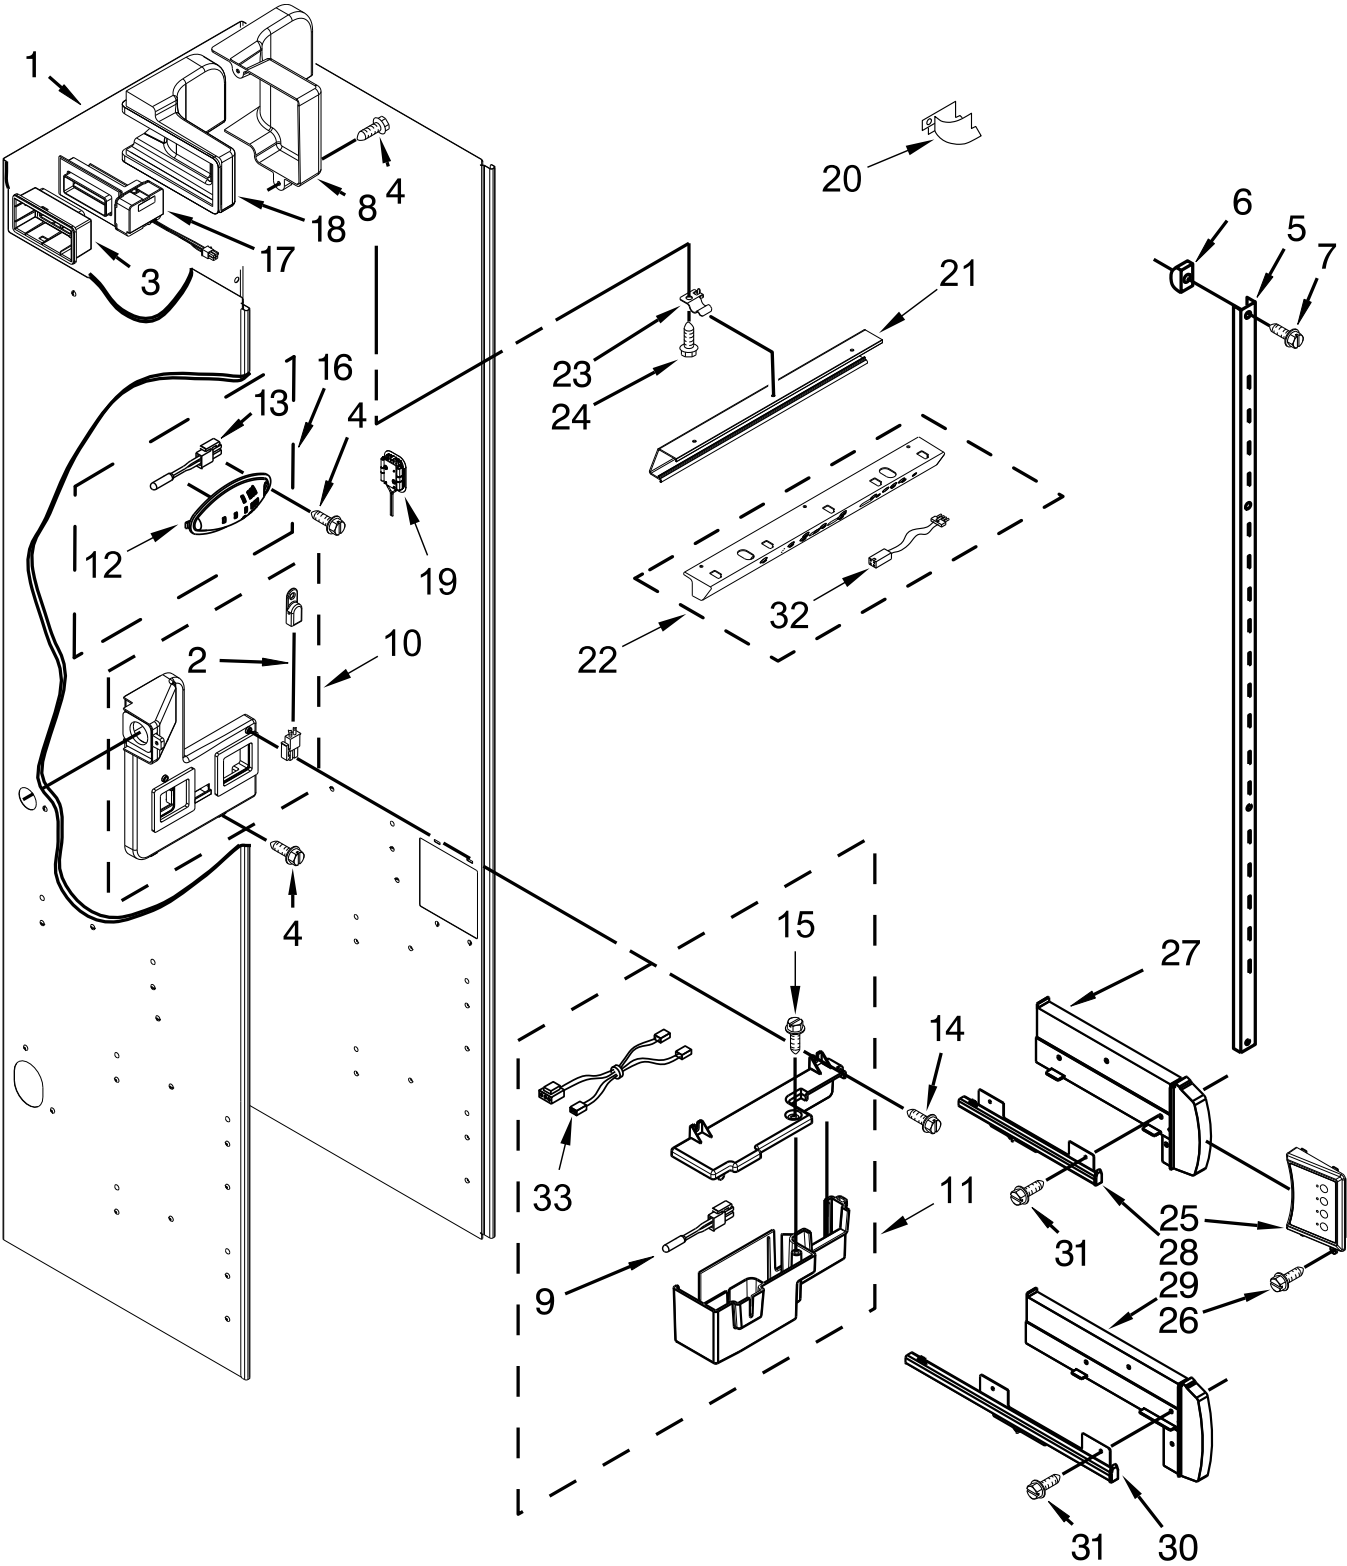

REFRIGERATOR LINER PARTS

REFRIGERATOR LINER PARTS

<u>Illus. No.</u>	<u>Part No.</u>	<u>Description</u>	<u>Illus. No.</u>	<u>Part No.</u>	<u>Description</u>	<u>Illus. No.</u>	<u>Part No.</u>	<u>Description</u>
1		Liner (Not Serviced)	15	486194	Screw	27		Spacer, Meat Pan
2	2306010	Thermistor	16	2317844	Assembly, Thermistor		2256243	Left Hand
3	2208970	Duct, Air	17	2221296	Assembly, Air Baffle		2256244	Right Hand
4	487539	Screw (Stainless)	18	2309222	Assembly, Air Diffuser	28		Slide, Meat Pan
5	2259077	Ladder, Shelf	19	W10607479	Assembly, LED Module		2302954	Left Hand
6	520965	Support, Ladder	20	2003577	Guard, Air Return		2302955	Right Hand
7	2006475	Screw (White)	21	W10780415	Bracket, Control Box	29		Spacer, Crisper
8	2309087	Cover, Air Diffuser	22	W10798007	Assembly, Control Box		2256223	Left Hand
9	2302937	Thermistor	23	2317000	Clip, Control Box		2256222	Right Hand
10	W10475010	Assembly, Spacer	24	8281163	Screw (Stainless)	30		Slide, Crisper
11	W10169528	Assembly, Control Baffle	25	W10760791	Assembly, User Interface		2302956	Left Hand
12	2317105	Cover, Thermistor	26	W10142283	Screw (White)		2302957	Right Hand
13	2188820	Thermistor				31	8533928	Screw
14	8533929	Screw (Stainless)				32	W10458299	Wire, Jumper
						33	2310205	Assembly, Meat Pan Wire