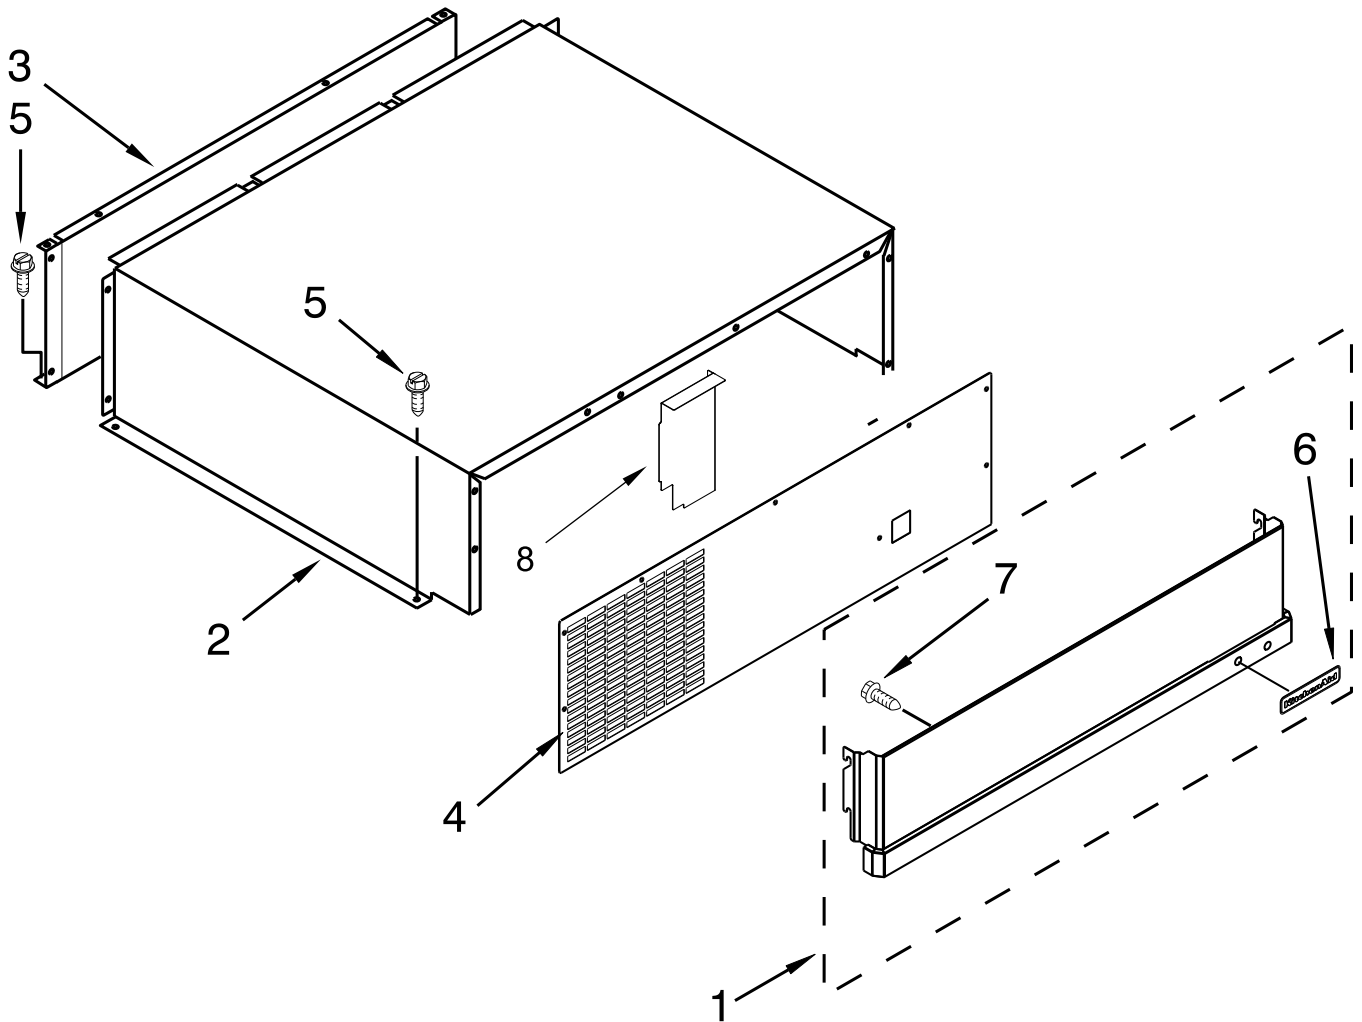

TOP GRILLE AND UNIT COVER PARTS

TOP GRILLE AND UNIT COVER PARTS

<u>Illus.</u> <u>No.</u>	<u>Part No.</u>	<u>Description</u>	<u>Illus.</u> <u>No.</u>	<u>Part No.</u>	<u>Description</u>	<u>Illus.</u> <u>No.</u>	<u>Part No.</u>	<u>Description</u>
1		Assembly, Top Grille	4	W10694109	Cover, Unit Front	7	489399	Screw
	W10761969	Stainless	5	1157158	Screw	8	W10645086	Divider, Unit Air
2	W10545068	Cover, Unit	6		Nameplate			
3	2256466	Panel, Unit Back		W10518672	Grey