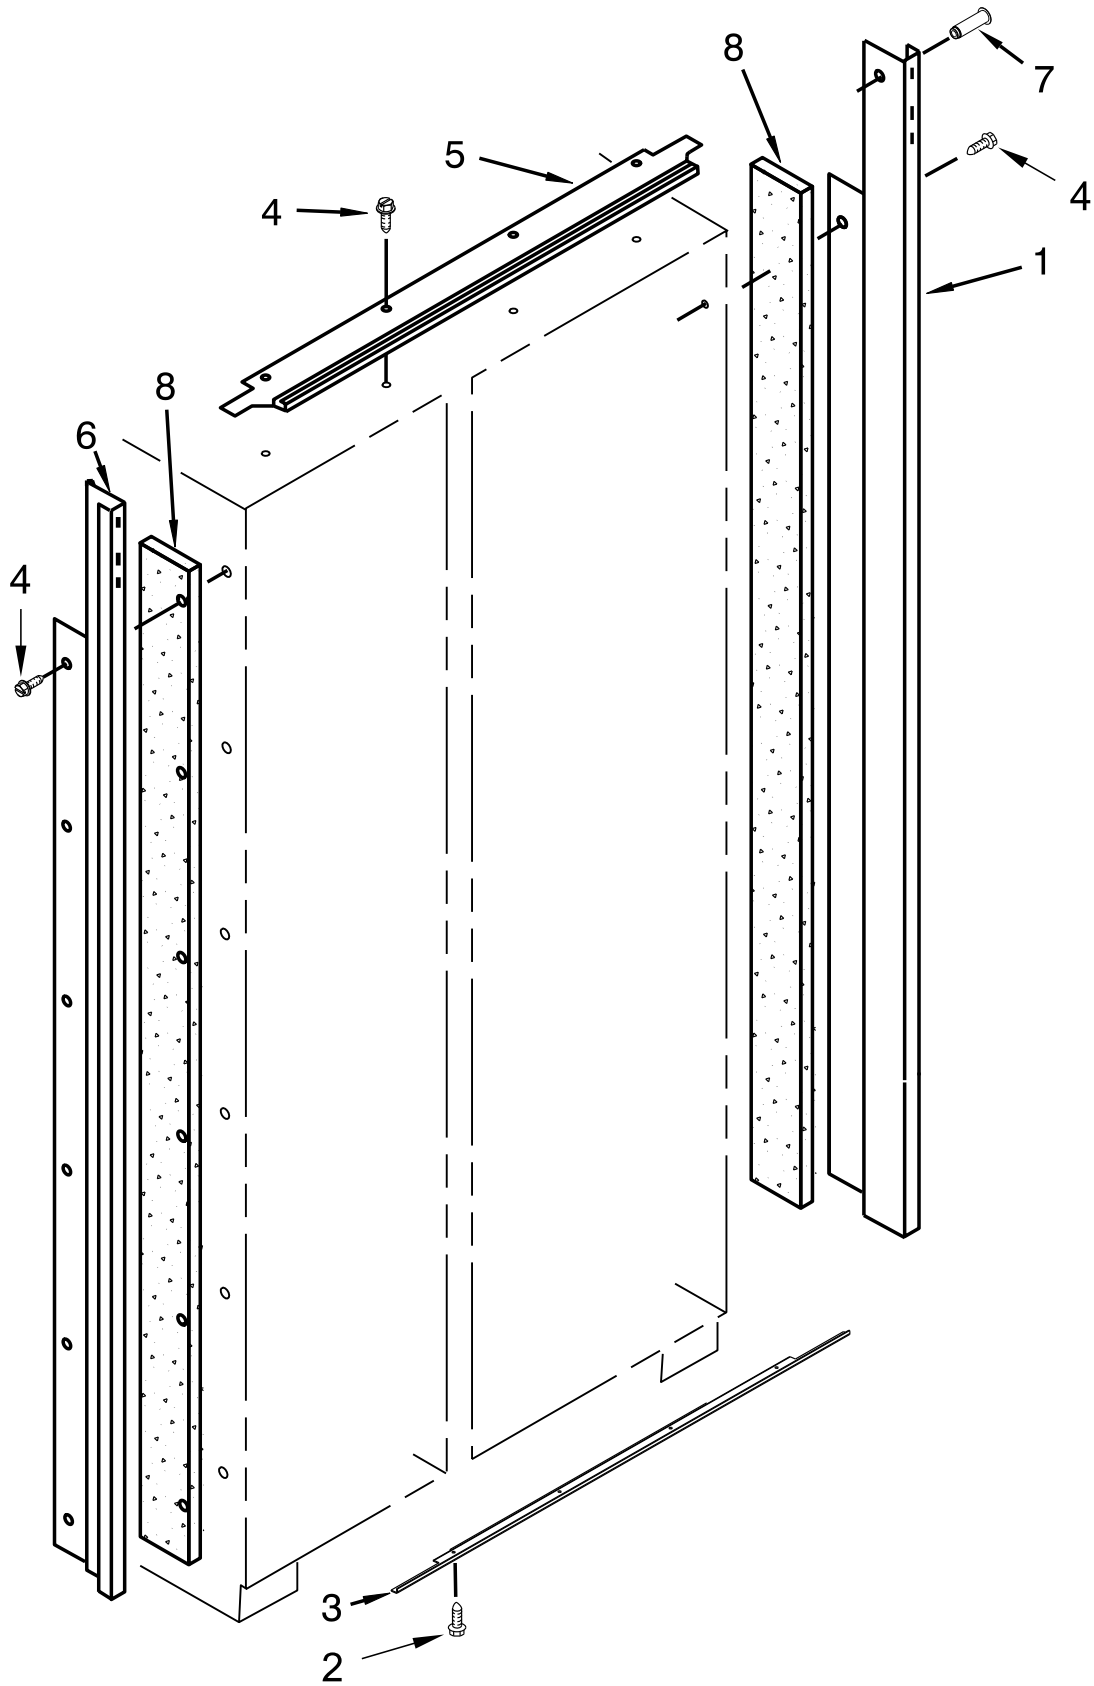

CABINET TRIM PARTS

CABINET TRIM PARTS

<u>Illus.</u> <u>No.</u>	<u>Part No.</u>	<u>Description</u>	<u>Illus.</u> <u>No.</u>	<u>Part No.</u>	<u>Description</u>	<u>Illus.</u> <u>No.</u>	<u>Part No.</u>	<u>Description</u>
1		Trim, Cabinet Side (Right)	4	486194	Screw	7	W10121451	Insert, Blind Threaded
	W10568005	Aluminum	5		Trim, Top Cabinet	8	2005925	Seal, Side Trim
2	W10001250	Screw		2314018	Aluminum			
3		Trim, Bottom Cabinet	6		Trim, Cabinet Side (Left)			
	2316688	Aluminum		W10568007	Aluminum			