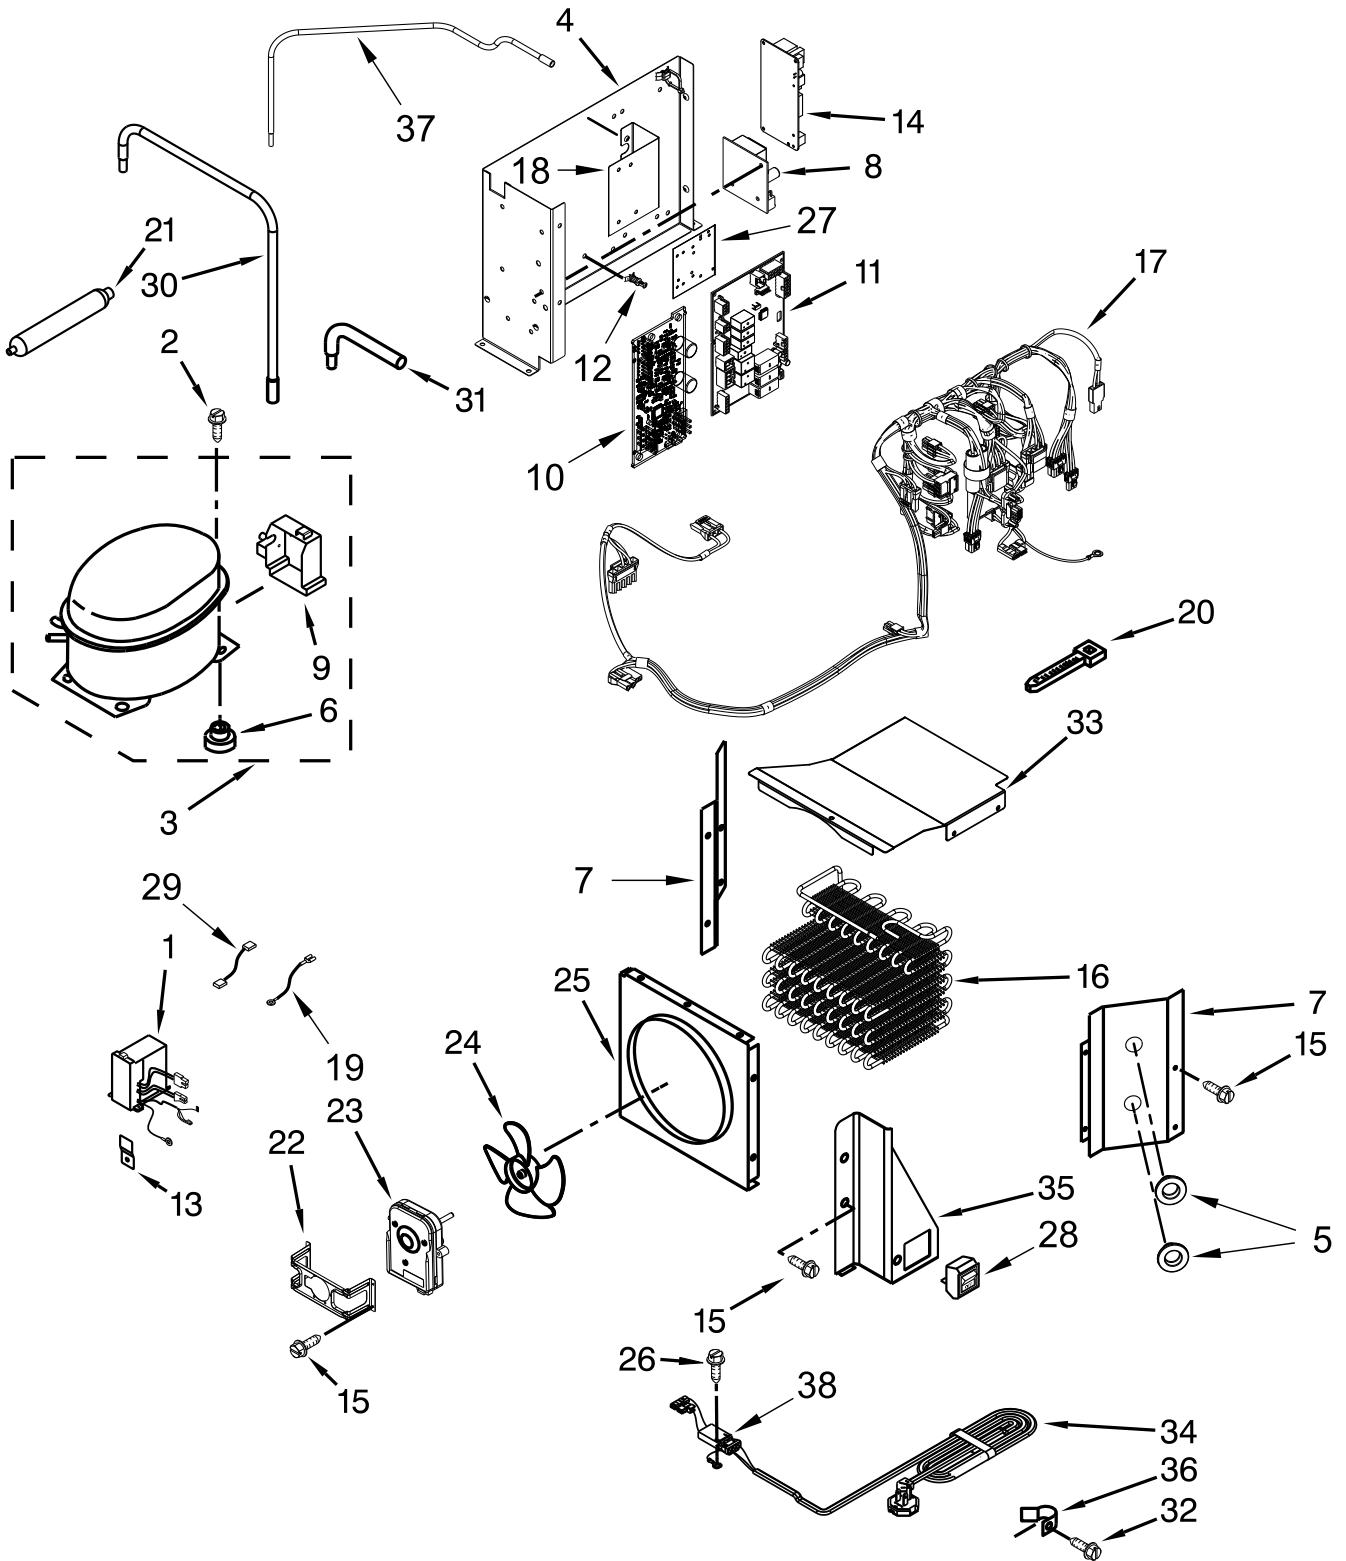

UPPER UNIT PARTS

UPPER UNIT PARTS

<u>Illus. No.</u>	<u>Part No.</u>	<u>Description</u>	<u>Illus. No.</u>	<u>Part No.</u>	<u>Description</u>	<u>Illus. No.</u>	<u>Part No.</u>	<u>Description</u>
1	W10449006	Assembly, Inverter Box	17	W10774818	Assembly, Unit Wire	35	W10321055	Bracket, Control Assembly
2	489373	Screw	18	W10761479	Plate, Circuit Board	36	549193	Clamp, Power Cord
3	W10173296	Compressor	19	W10483905	Jumper, Inverter	37	W10625009	Tube, Heat Loop Transition
4	W10550831	Housing, Control Board Mounting	20	2155774	Tie, Wire	38	2310195	Assembly, Jumper Wire (Power Switch to Power Cord)
5	W10587113	Grommet	21	W10175593	Drier			Following Parts Not Illustrated
6	1100826	Grommet	22	W10414681	Bracket, Fan Motor		978025	Valve, Access
7		Support, Condenser	23	W10527155	Motor, Condenser Fan		978026	Valve, Access
	W10525177	Left Hand	24	W10139483	Blade, Fan		978027	Valve, Access
	W10525179	Right Hand	25	W10415670	Orifice, Fan		978028	Valve, Access
8	2259350	Board, Power Supply	26	487294	Screw		978029	Valve, Access
9	2215676	Cover, Terminal	27	W10770059	Plate, Circuit Board (Top)		978030	Valve, Access
10	W10790783	Supply, LED Power	28	2266802	Switch, Power Disconnect		876764	Valve, Access
11	W10200659	Control, Electronic	29	W10495645	Ground, Inverter			REFRIGERANT CHARGE
12	2203075	Spacer	30	W10624944	Tube, Drier Transition			7.25 oz. (R-134A)
13	2256328	Bracket, Inverter Mounting	31	W10528578	Tube, Process			
14	W10624574	Supply, Power	32	486194	Screw			
15	1157158	Screw	33	W10525175	Cover, Condenser Support			
16	W10591457	Condenser	34	2310196	Cord, Power