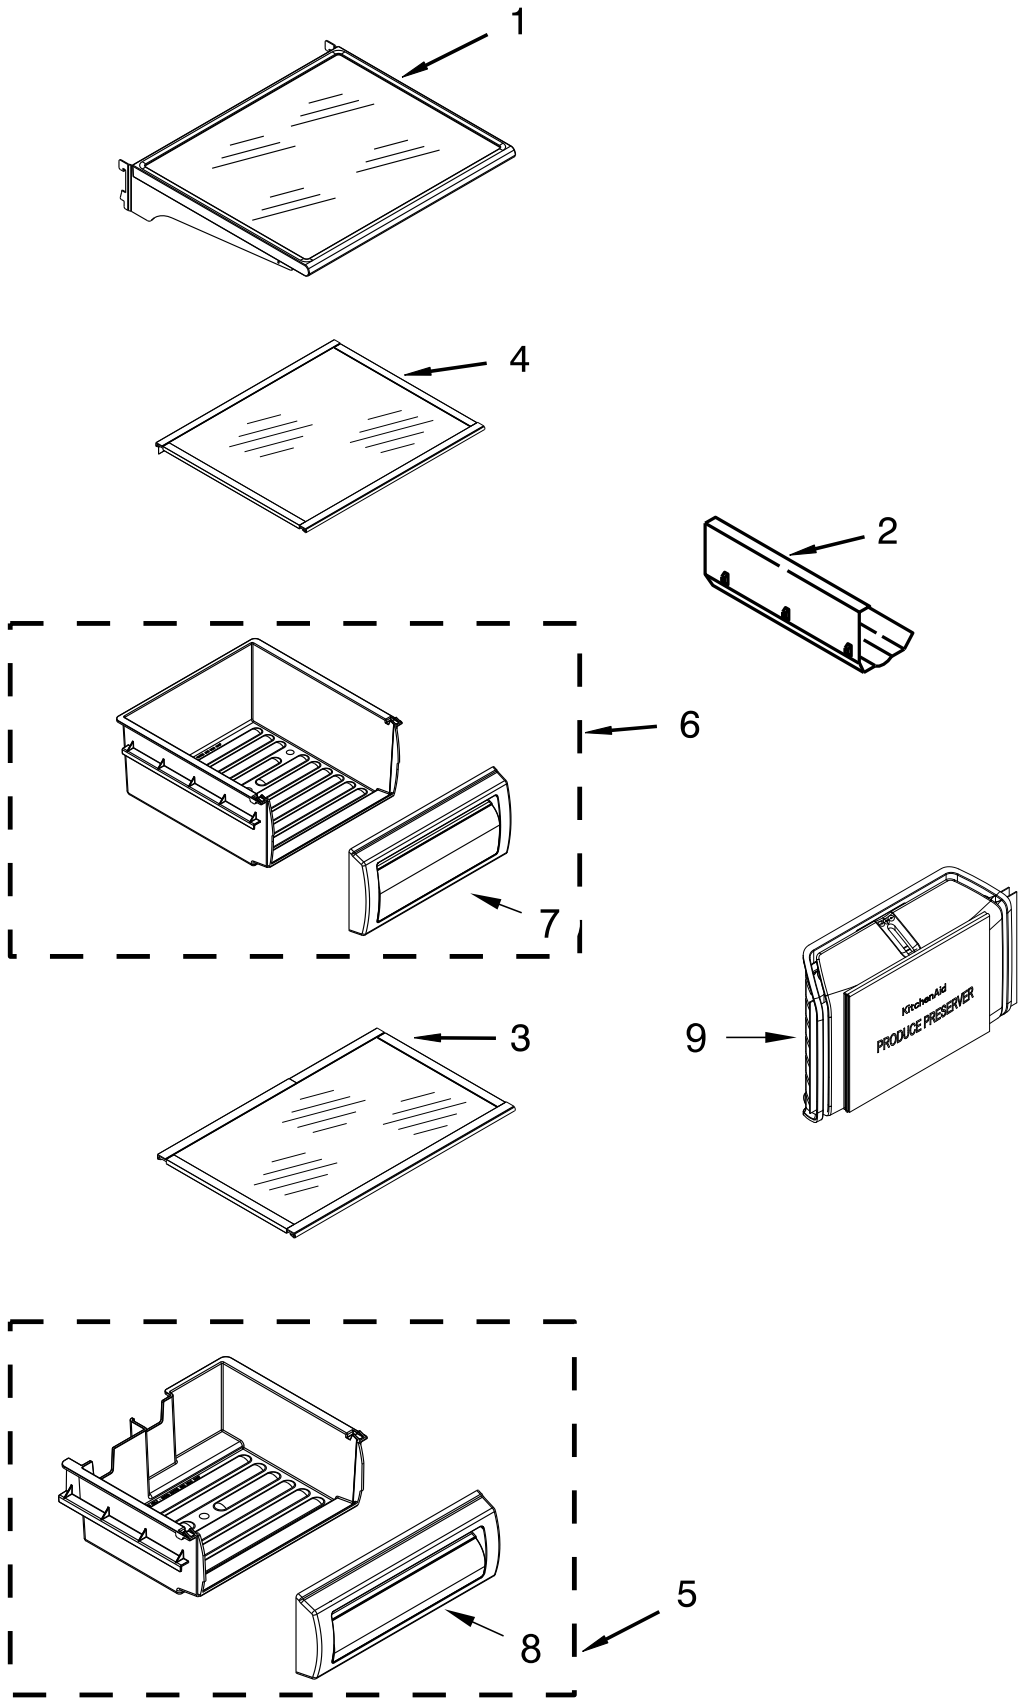

REFRIGERATOR SHELF PARTS

REFRIGERATOR SHELF PARTS

<u>Illus.</u> <u>No.</u>	<u>Part No.</u>	<u>Description</u>	<u>Illus.</u> <u>No.</u>	<u>Part No.</u>	<u>Description</u>	<u>Illus.</u> <u>No.</u>	<u>Part No.</u>	<u>Description</u>
1	W10568585	Assembly, Fixed Shelf	6	W10407625	Assembly, Crisper Pan	8	2256367	Assembly, Meat Pan Front
2	W10701859	Rack, Wine	7	2256249	Front, Crisper Pan	9	W10593207	Assembly, Produce Preserver
3	W10556313	Assembly, Meat Pan Cover						
4	W10556776	Assembly, Crisper Cover						
5	W10407628	Assembly, Meat Pan