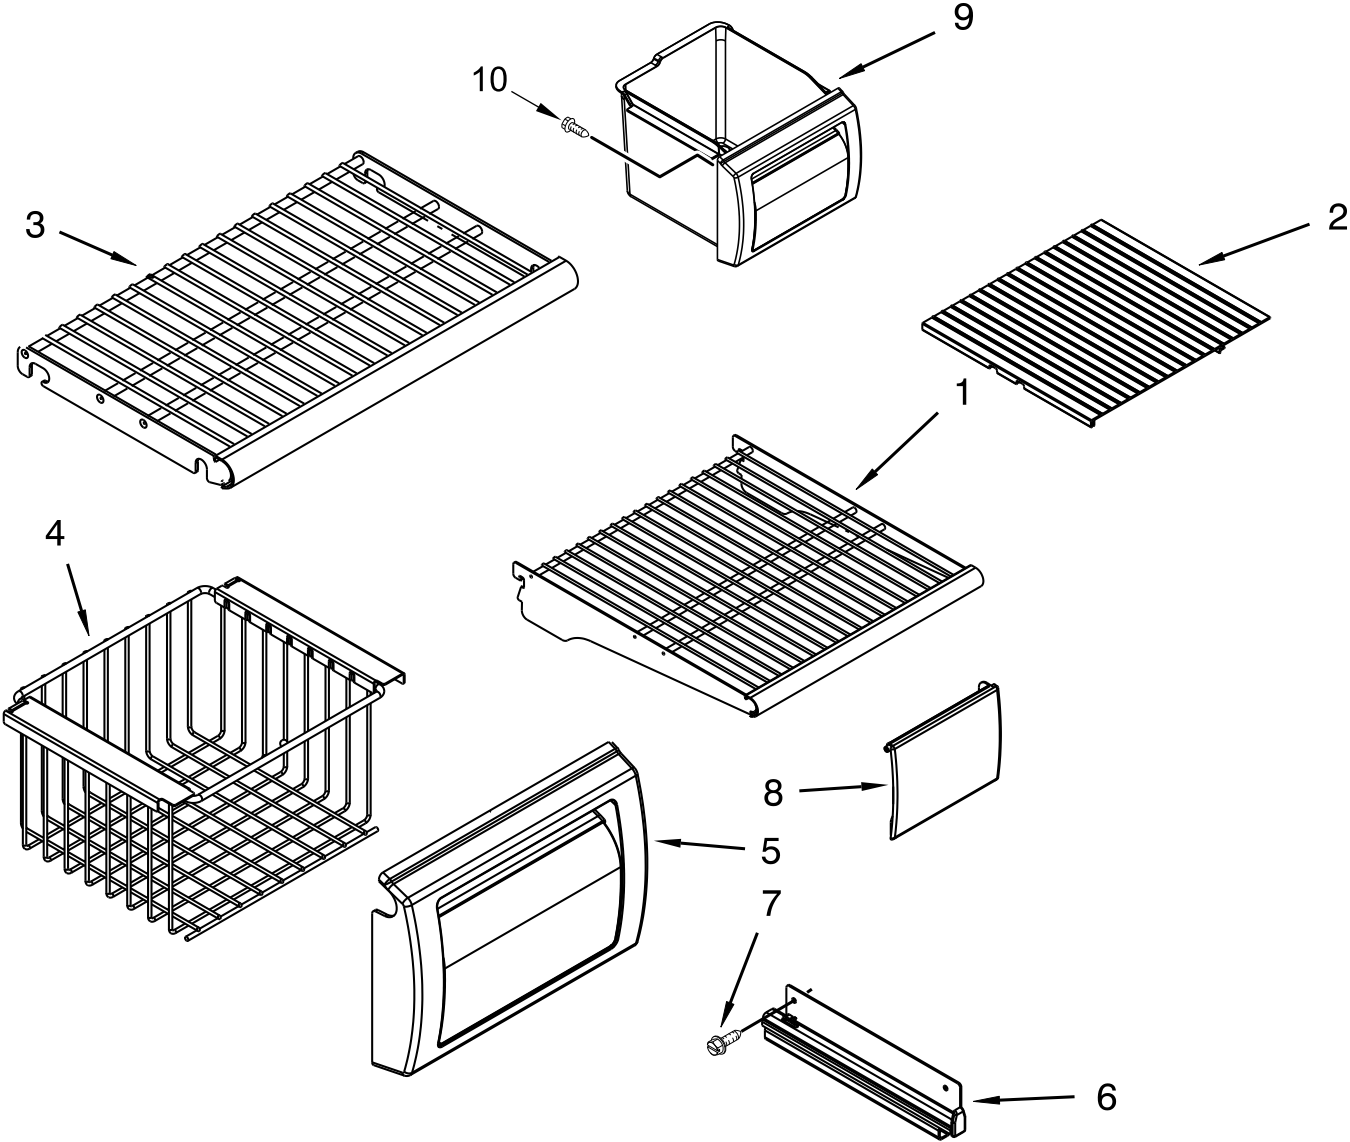

FREEZER SHELF PARTS

FREEZER SHELF PARTS

<u>Illus.</u> <u>No.</u>	<u>Part No.</u>	<u>Description</u>	<u>Illus.</u> <u>No.</u>	<u>Part No.</u>	<u>Description</u>	<u>Illus.</u> <u>No.</u>	<u>Part No.</u>	<u>Description</u>
1	W10759087	Shelf, Wire	5	2256271	Assembly, Basket Front	7	8533928	Screw
2	W10760870	Cover, Shelf	6		Slide, Basket	8	2266935	Door, Ice
3	W10759067	Shelf, Fixed		2259318	Left Hand	9	2266932	Bucket, Ice
4	2259083	Basket, Freezer		2259317	Right Hand	10	488886	Screw