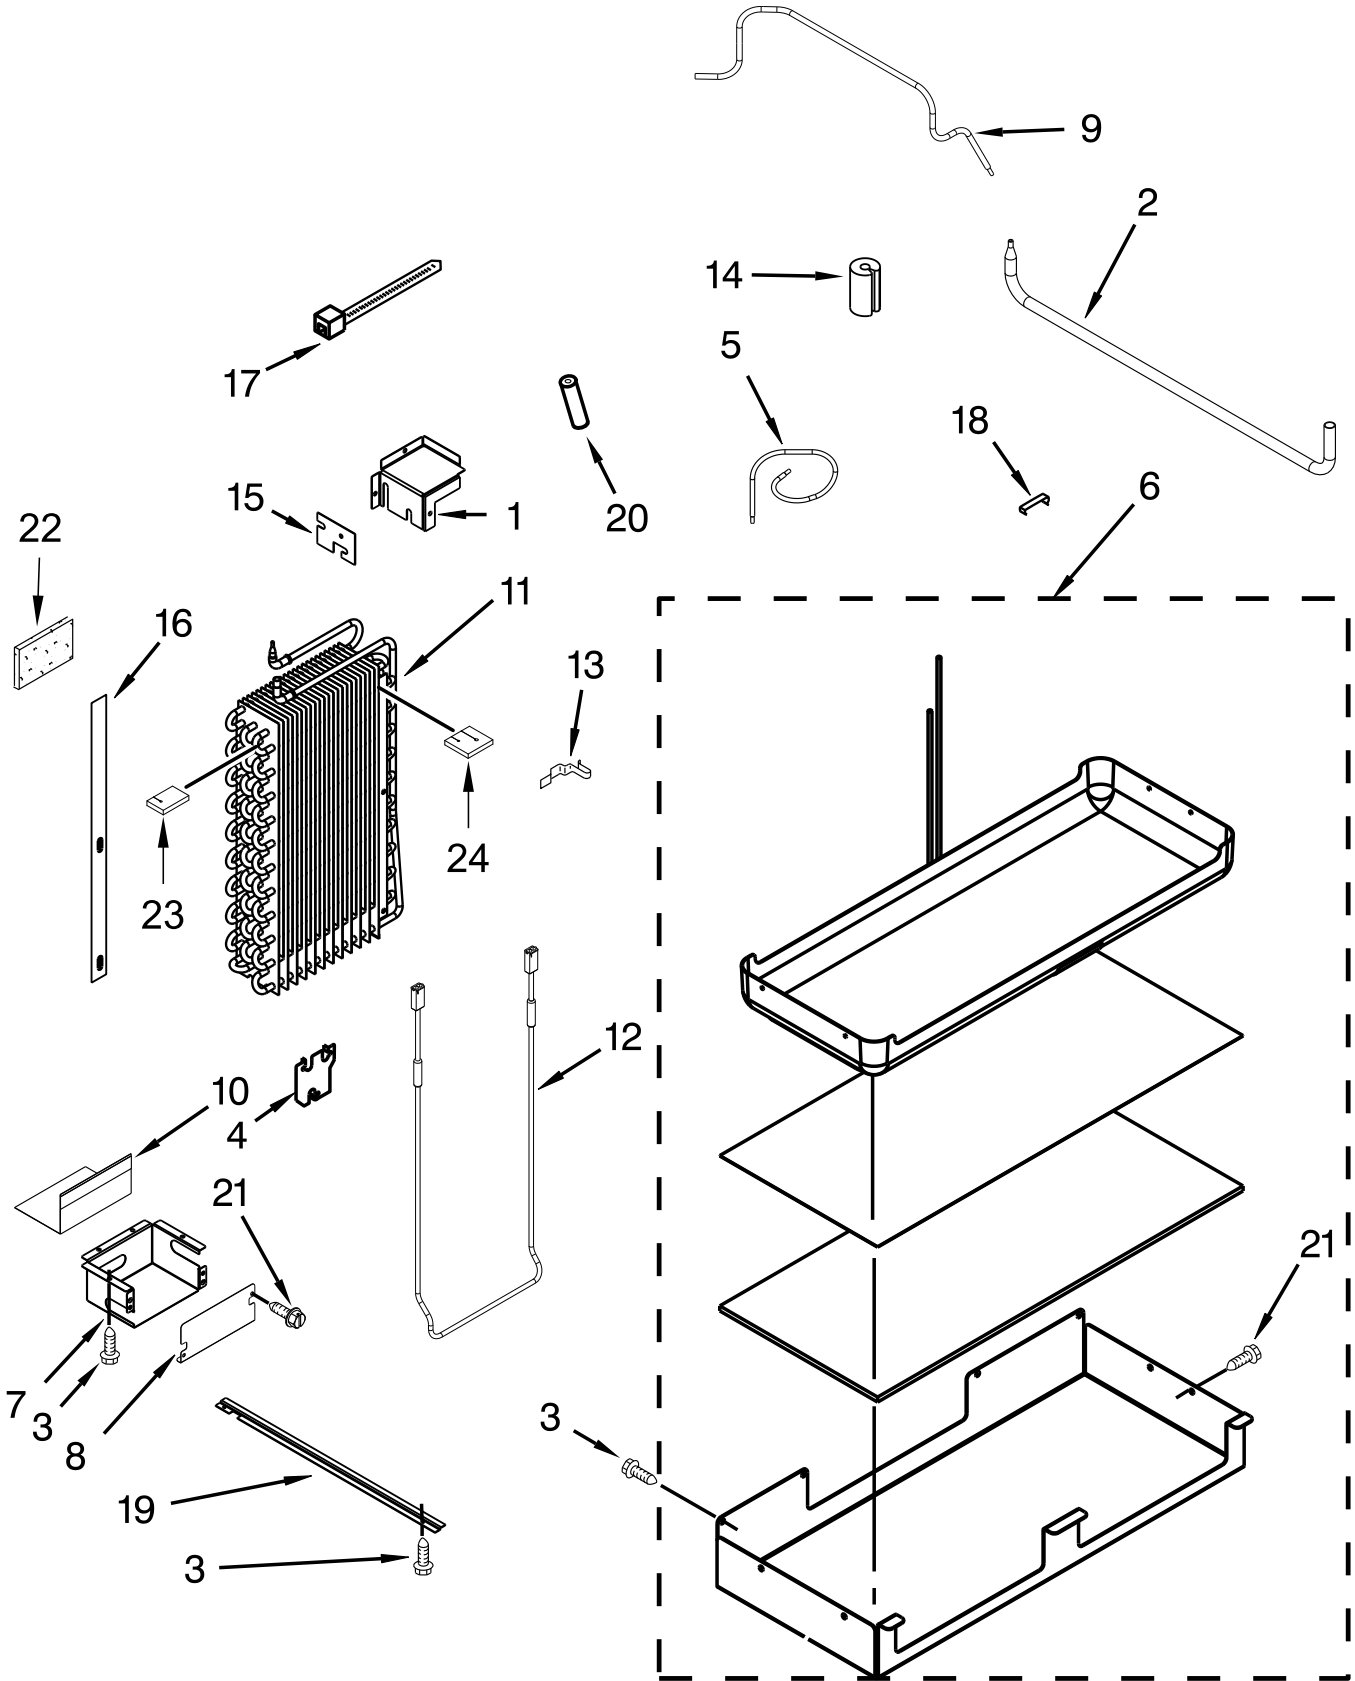

LOWER UNIT AND TUBE PARTS

LOWER UNIT AND TUBE PARTS

<u>Illus.</u> <u>No.</u>	<u>Part No.</u>	<u>Description</u>	<u>Illus.</u> <u>No.</u>	<u>Part No.</u>	<u>Description</u>	<u>Illus.</u> <u>No.</u>	<u>Part No.</u>	<u>Description</u>
1	W10160981	Assembly, Air Return Bracket	11	W10427993	Evaporator	21	304392	Screw
2	W10388653	Tube, Transition (Drier/Restrictor)	12	W10140162	Heater, Defrost	22	2169104	Sealer, Insulation
3	486194	Screw	13	1113048	Clamp, Heater	23	W10580754	Block, Evaporator Side
4	W10157752	Bracket, Heater	14	W10413009	Grommet, Air Return	24	W10686115	Seal, Return Air
5	W10648568	Tube, Oil Trap Suction	15	W10139908	Cover, Evaporator Seal			
6	W10281063	Assembly, Drain Pan	16	W10432308	Gasket, Evaporator			
7	W10309012	Cover, Wiring	17	2155774	Tie, Wire			
8	W10321048	Cover, Wire Box	18	W10169509	Clip, Heat Exchanger			
9	W10673675	Tube, Discharge	19	2320554	Support, Drain Pan			
10	W10321050	Shelf, Wiring Cover	20	2215648	Dampener