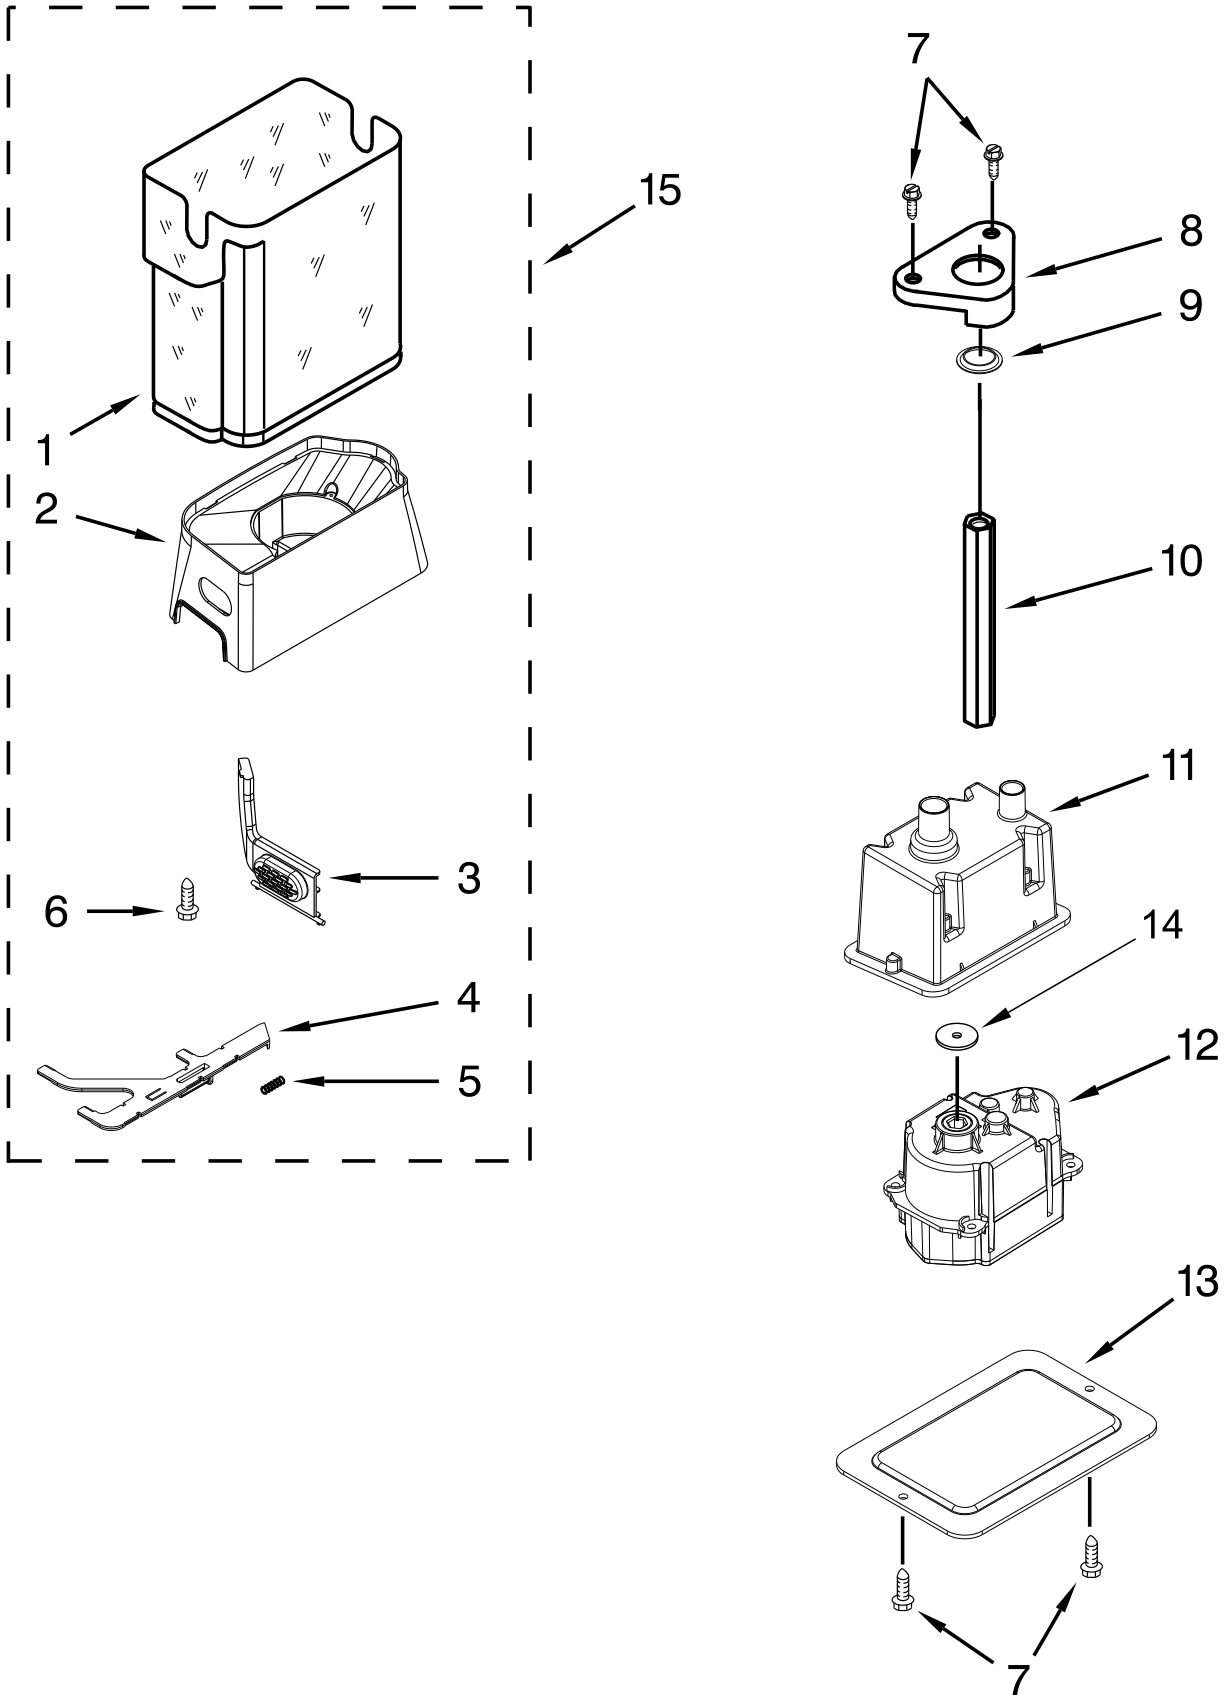

MOTOR AND ICE CONTAINER PARTS

MOTOR AND ICE CONTAINER PARTS

<u>Illus.</u> <u>No.</u>	<u>Part No.</u>	<u>Description</u>	<u>Illus.</u> <u>No.</u>	<u>Part No.</u>	<u>Description</u>	<u>Illus.</u> <u>No.</u>	<u>Part No.</u>	<u>Description</u>
1	2222965	Bin, Ice	7	8281163	Screw (Stainless)	12	2315547	Motor, Dispenser
2	W10134774	Bin, Crusher	8	2188919	Clip, Shaft	13	2318028	Cover
3	W10749207	Button, Bin	9	2198628	Seal	14	W10254073	Washer
4	W10134783	Latch, Bin	10	2318082	Shaft, Drive	15	W10769115	Assembly, Ice Container
5	2198608	Spring, Latch	11	2318011	Enclosure, Motor			
6	2198671	Screw (Stainless)