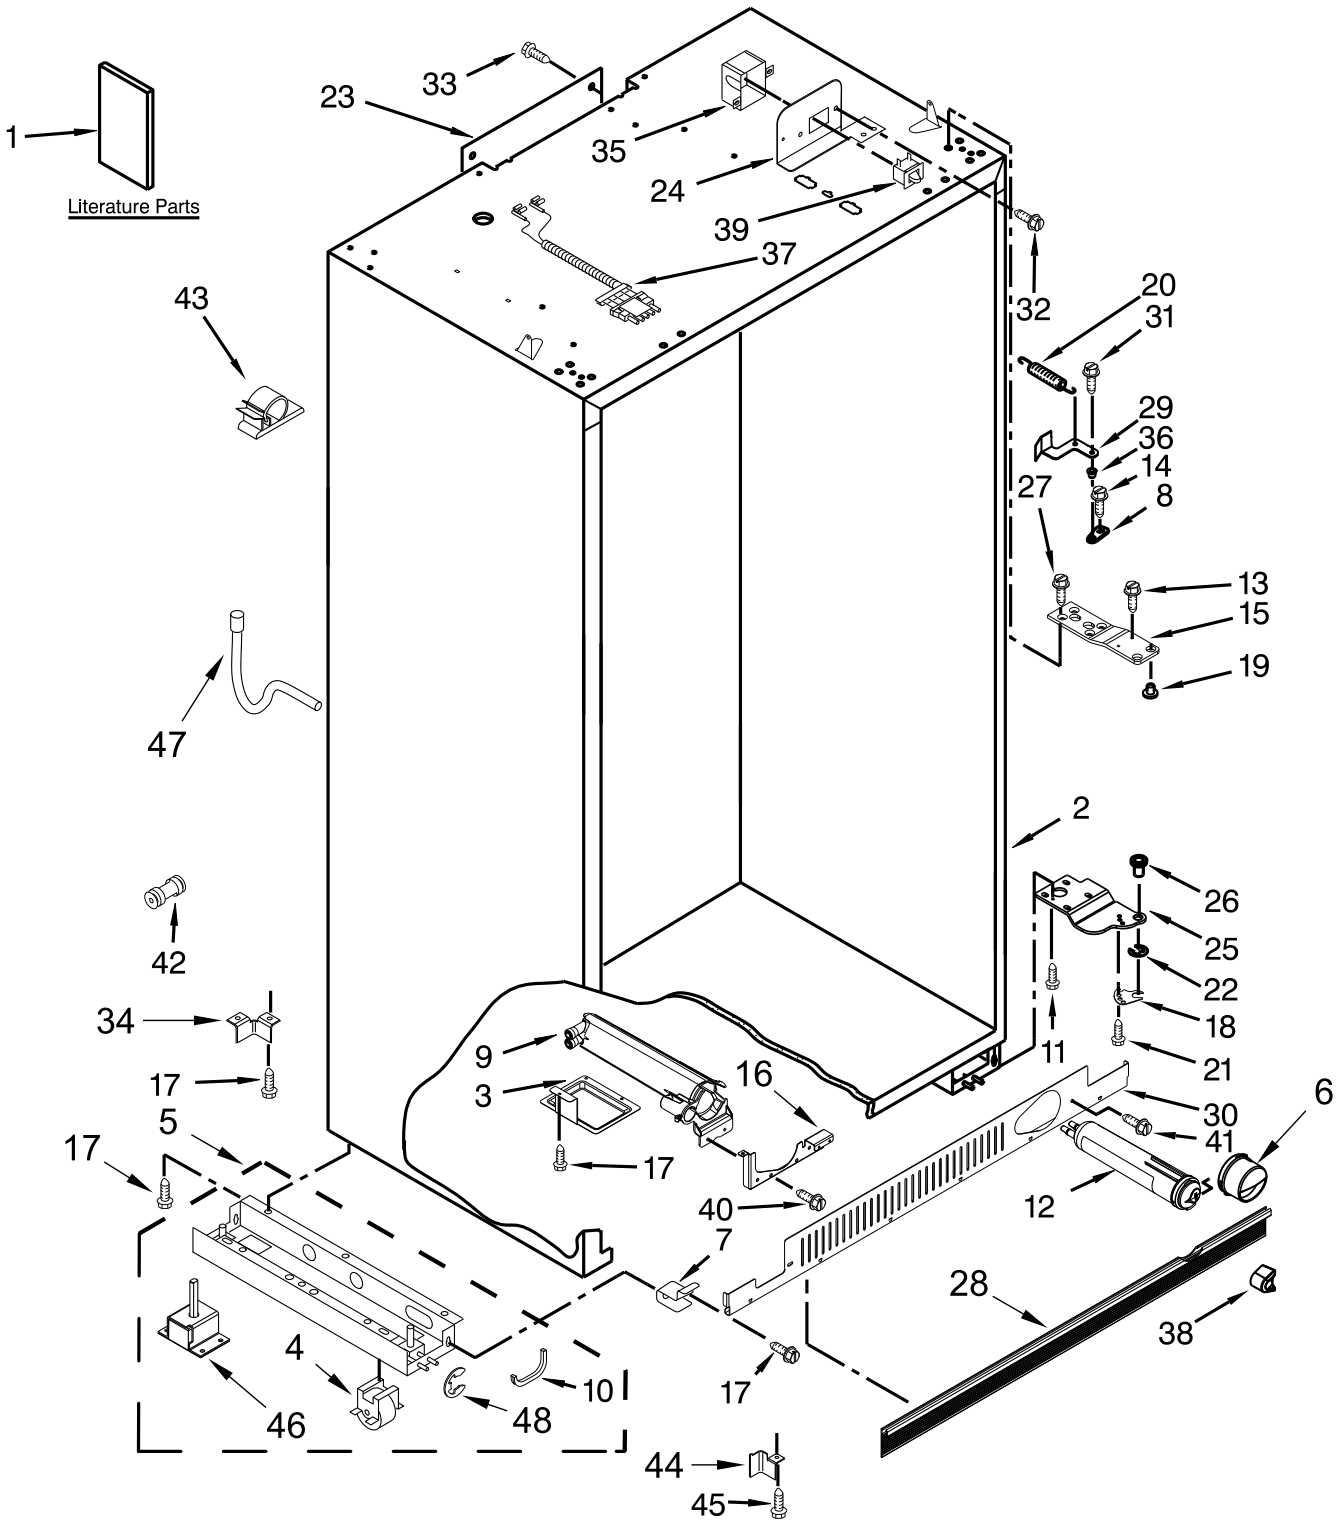

CABINET PARTS

CABINET PARTS

<u>Illus.</u> <u>No.</u>	<u>Part No.</u>	<u>Description</u>	<u>Illus.</u> <u>No.</u>	<u>Part No.</u>	<u>Description</u>	<u>Illus.</u> <u>No.</u>	<u>Part No.</u>	<u>Description</u>
1		Literature Parts	15	2257644	Hinge, Top	32	487415	Screw
	W10763009	Use and Care Guide	16	W10674648	Bracket, Filter	33	486194	Screw
	W10763004	Energy Guide	17	W10001250	Screw	34	2006617	Bracket, Base Support (Rear)
	W10763010	Installation Instructions	18	2004994	Lock, Bushing	35	2215938	Cover, Switch
		Tech Sheet	19	W10484913	Bushing, Top Hinge	36	2316859	Bushing, Extension Arm
	W10762990	English	20	2221242	Spring, Door Closure (Green)	37	W10780213	Assembly, Switch Wire
	W10762992	French	21	3400230	Screw	38		Button, Water Filter
2		Cabinet (Not Serviced)	22	2005008	Ring, Bushing Retaining		2260503B	Black
3	2318189	Tray, Filter Drip	23	2215612	Cover, Air Duct	39	1118894	Switch, Rocker Arm
4	W10138054	Assembly, Roller	24		Bracket, Switch		1115373	Switch, Rocker Arm Combination (Freezer)
5		Assembly, Support Base		W10741112	Left Hand	40	8281163	Screw (Stainless)
	W10279275	Left Hand	25		Hinge, Bottom	41	W10005050	Screw
	W10138423	Right Hand		2006779	Left Hand	42	W10271541	Connector, Union
6		Cap, Water Filter		2006780	Right Hand	43	W10663352	Clip
	2260518B	Black	26	2302876	Bushing, Adjustable	44		Bracket, Support
7	2307640	Bracket, Grill Mounting	27	8533913	Screw		2006616	Left Hand
8	2320509	Stop, Door	28		Skirt, Bottom Grille		2006556	Right Hand
9	W10121140	Housing, Water Filter		W10188549	Black	45	W10141604	Screw
10	2307584	Grommet, Crossover Tube	29		Arm, Extension	46	2005032	Leveler, Adjustable
11	3400525	Screw		W10709785	Left Hand	47	2314064	Tube, Drain
12	W10121146	Filter, Water		W10728112	Right Hand	48	2006841	Ring, Retainer
13	8281164	Screw (Stainless)	30		Grille, Bottom			
14	W10485630	Screw		W10182717	Black			
			31	W10485630	Screw