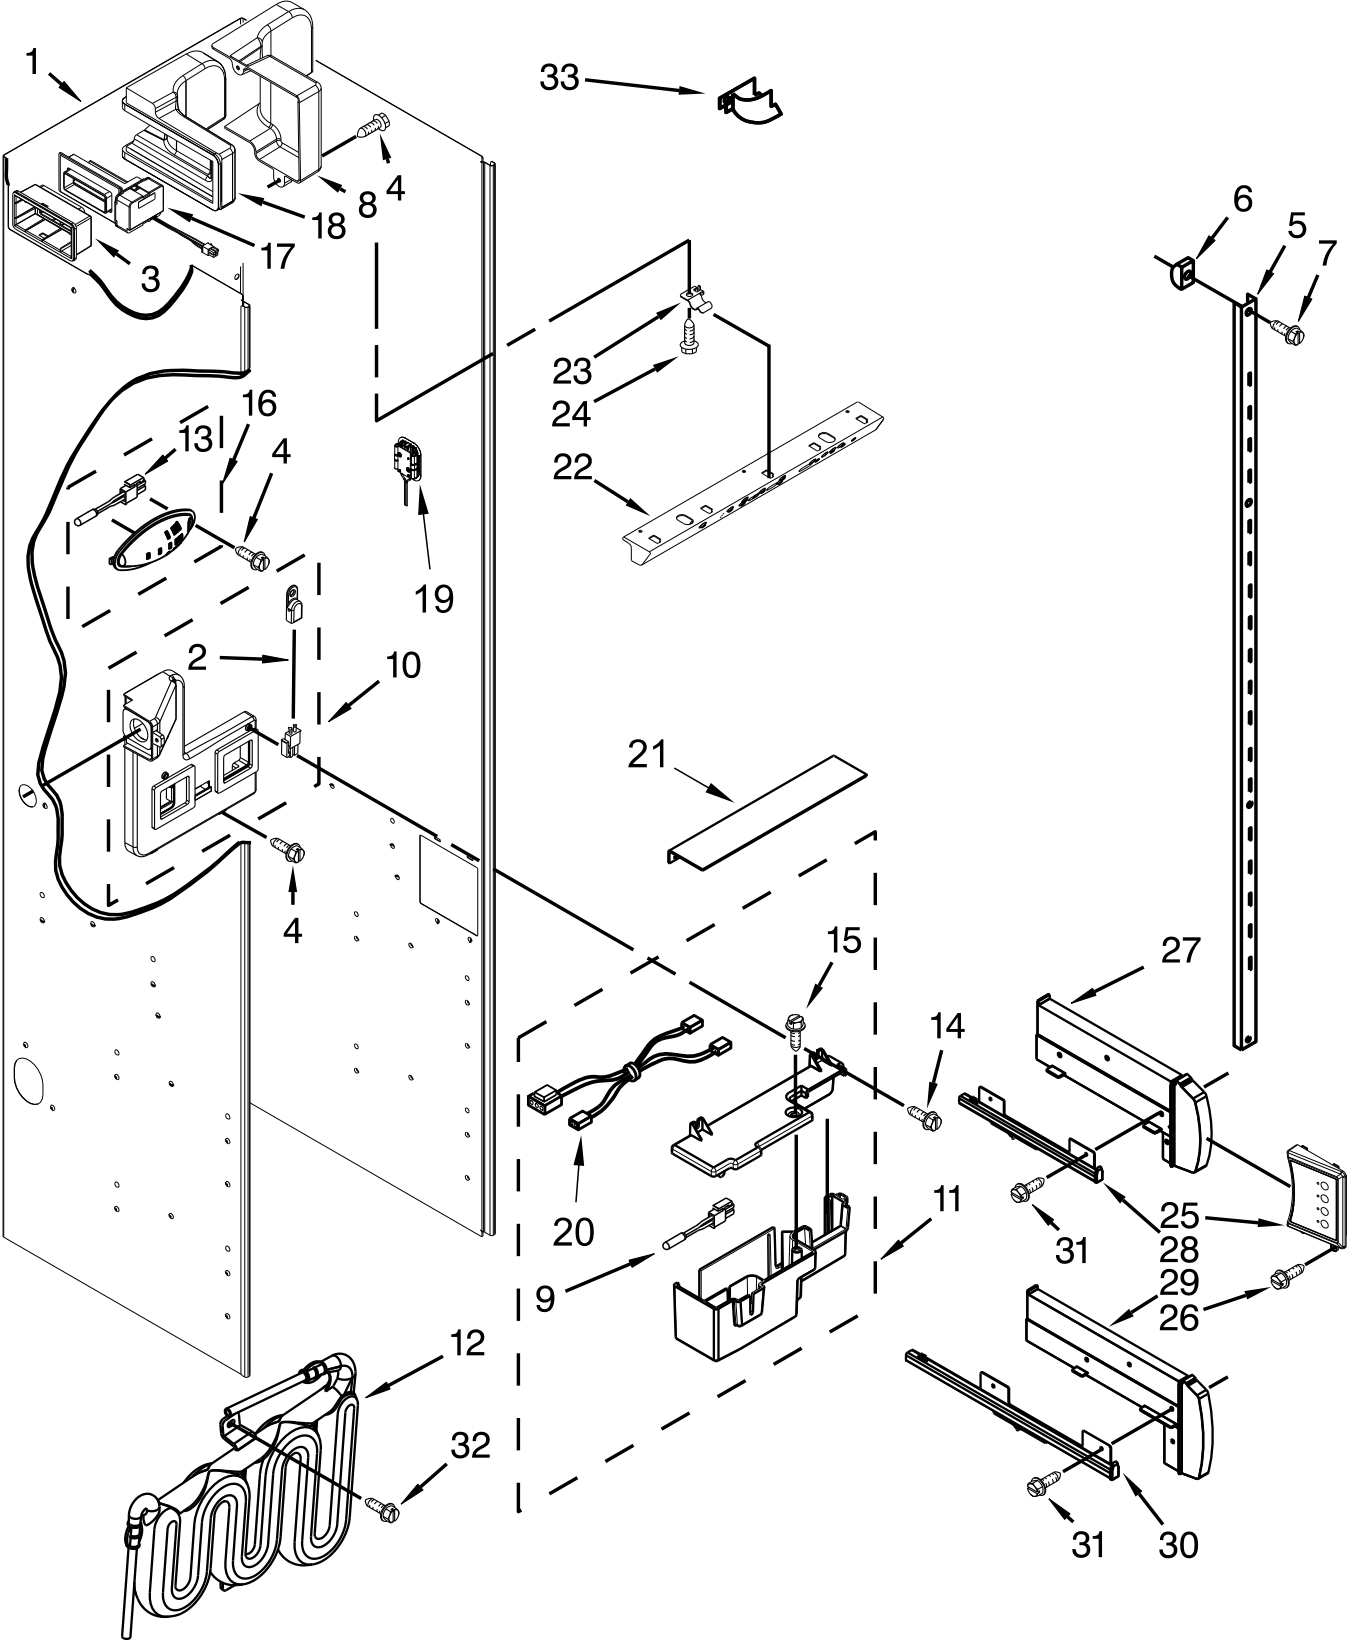

REFRIGERATOR LINER PARTS

REFRIGERATOR LINER PARTS

<u>Illus. No.</u>	<u>Part No.</u>	<u>Description</u>	<u>Illus. No.</u>	<u>Part No.</u>	<u>Description</u>	<u>Illus. No.</u>	<u>Part No.</u>	<u>Description</u>
1		Liner (Not Serviced)	17	2221296	Assembly, Air Baffle	28		Slide, Meat Pan
2	2306010	Thermistor	18	2309222	Assembly, Air Diffuser		2302954	Left Hand
3	2208970	Duct, Air	19	W10607479	Assembly, LED Module	29	2302955	Right Hand
4	487539	Screw (Stainless)	20	2310205	Assembly, Meat Pan Wire			Spacer, Crisper
5	2259077	Ladder, Shelf	21	W10159487	Diverter, Crisper Cover		2256223	Left Hand
6	520965	Support, Ladder	22	W10798004	Assembly, Control Box	30	2256222	Right Hand
7	2006475	Screw (White)	23	2317000	Clip, Control Box			Slide, Crisper
8	2309087	Cover, Air Diffuser	24	8281163	Screw (Stainless)		2302956	Left Hand
9	2302937	Thermistor	25	W10760791	Assembly, User Interface	31	2302957	Right Hand
10	W10475010	Assembly, Spacer	26	W10142283	Screw (White)			Screw
11	W10169528	Assembly, Control Baffle	27		Spacer, Meat Pan		8533928	Screw (Stainless)
12	W10645131	Reservoir, Water		2256243	Left Hand			Right Hand
13	2188820	Thermistor		2256244	Right Hand		8533929	Screw (Stainless)
14	8533929	Screw (Stainless)				32	W10141518	Screw
15	486194	Screw				33	2003577	Guard, Air Return
16	2317844	Assembly, Thermistor