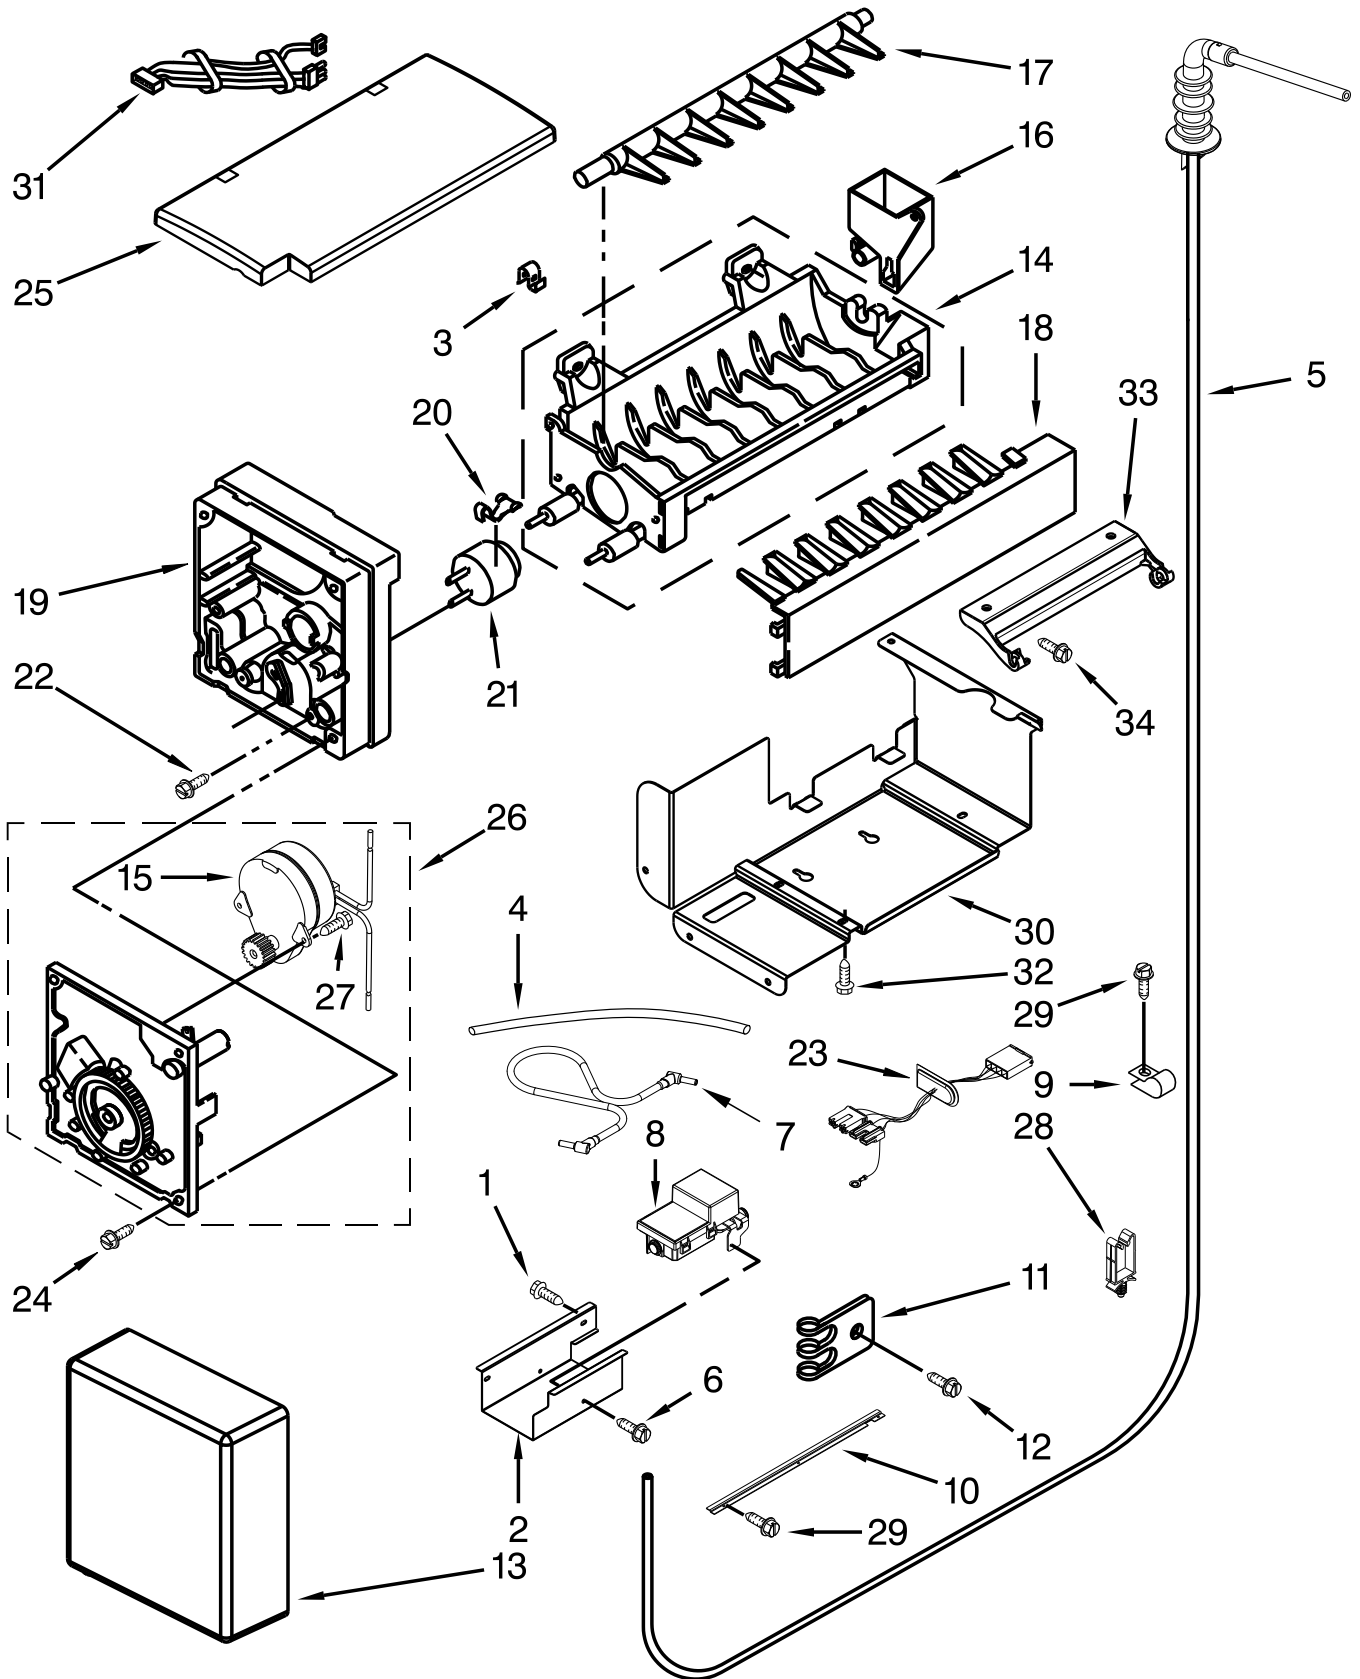

ICEMAKER PARTS

ICEMAKER PARTS

<u>Illus.</u> <u>No.</u>	<u>Part No.</u>	<u>Description</u>	<u>Illus.</u> <u>No.</u>	<u>Part No.</u>	<u>Description</u>	<u>Illus.</u> <u>No.</u>	<u>Part No.</u>	<u>Description</u>
1	304392	Screw	16	W10377998	Cup, Fill	32	W10001250	Screw
2	2320601	Shield, Water Valve	17	627843	Ejector	33	2198641	Bracket, Icemaker Cover
3	628379	Clip, Thermal Fuse	18	W10272161	Stripper, Ice	34	487539	Screw (Stainless)
4	W10296807	Tube, Filter Inlet	19	2194712	Support, Housing	100	W10774430	Complete Icemaker Assembly
5	W10357286	Fitting, Water	20	2315522	Retainer, Thermostat			Following Parts Not Illustrated
6	487294	Screw	21	627985	Thermostat	W10355016		Cleaner, Stainless Steel
7	W10683737	Tube, Filter Outlet	22	W10001280	Screw	W10355049		Wipes, Stainless Steel Cleaning
8	W10159842	Valve, Inlet	23	W10279391	Assembly, Smart Valve Wire	W10355010		Cleaner, Kitchen & Appliance
9	2221070	Clamp, Tube	24	489276	Screw			
10	2320559	Support, Valve	25	W10504753	Cover, Icemaker			
11	2208136	Clip, Water Tube	26	W10223929	Assembly, Module and Motor			
12	W10141645	Screw	27	489136	Screw			
13	W10289690	Cover, Icemaker	28	W10129069	Clip, Wire			
14	628228	Assembly, Mold and Heater (Also Order 542638)	29	486194	Screw			
15		Motor (Not Serviced, Order Item 26)	30	2252228	Bracket, Icemaker Mounting			
			31	W10508659	Assembly, Icemaker Wire