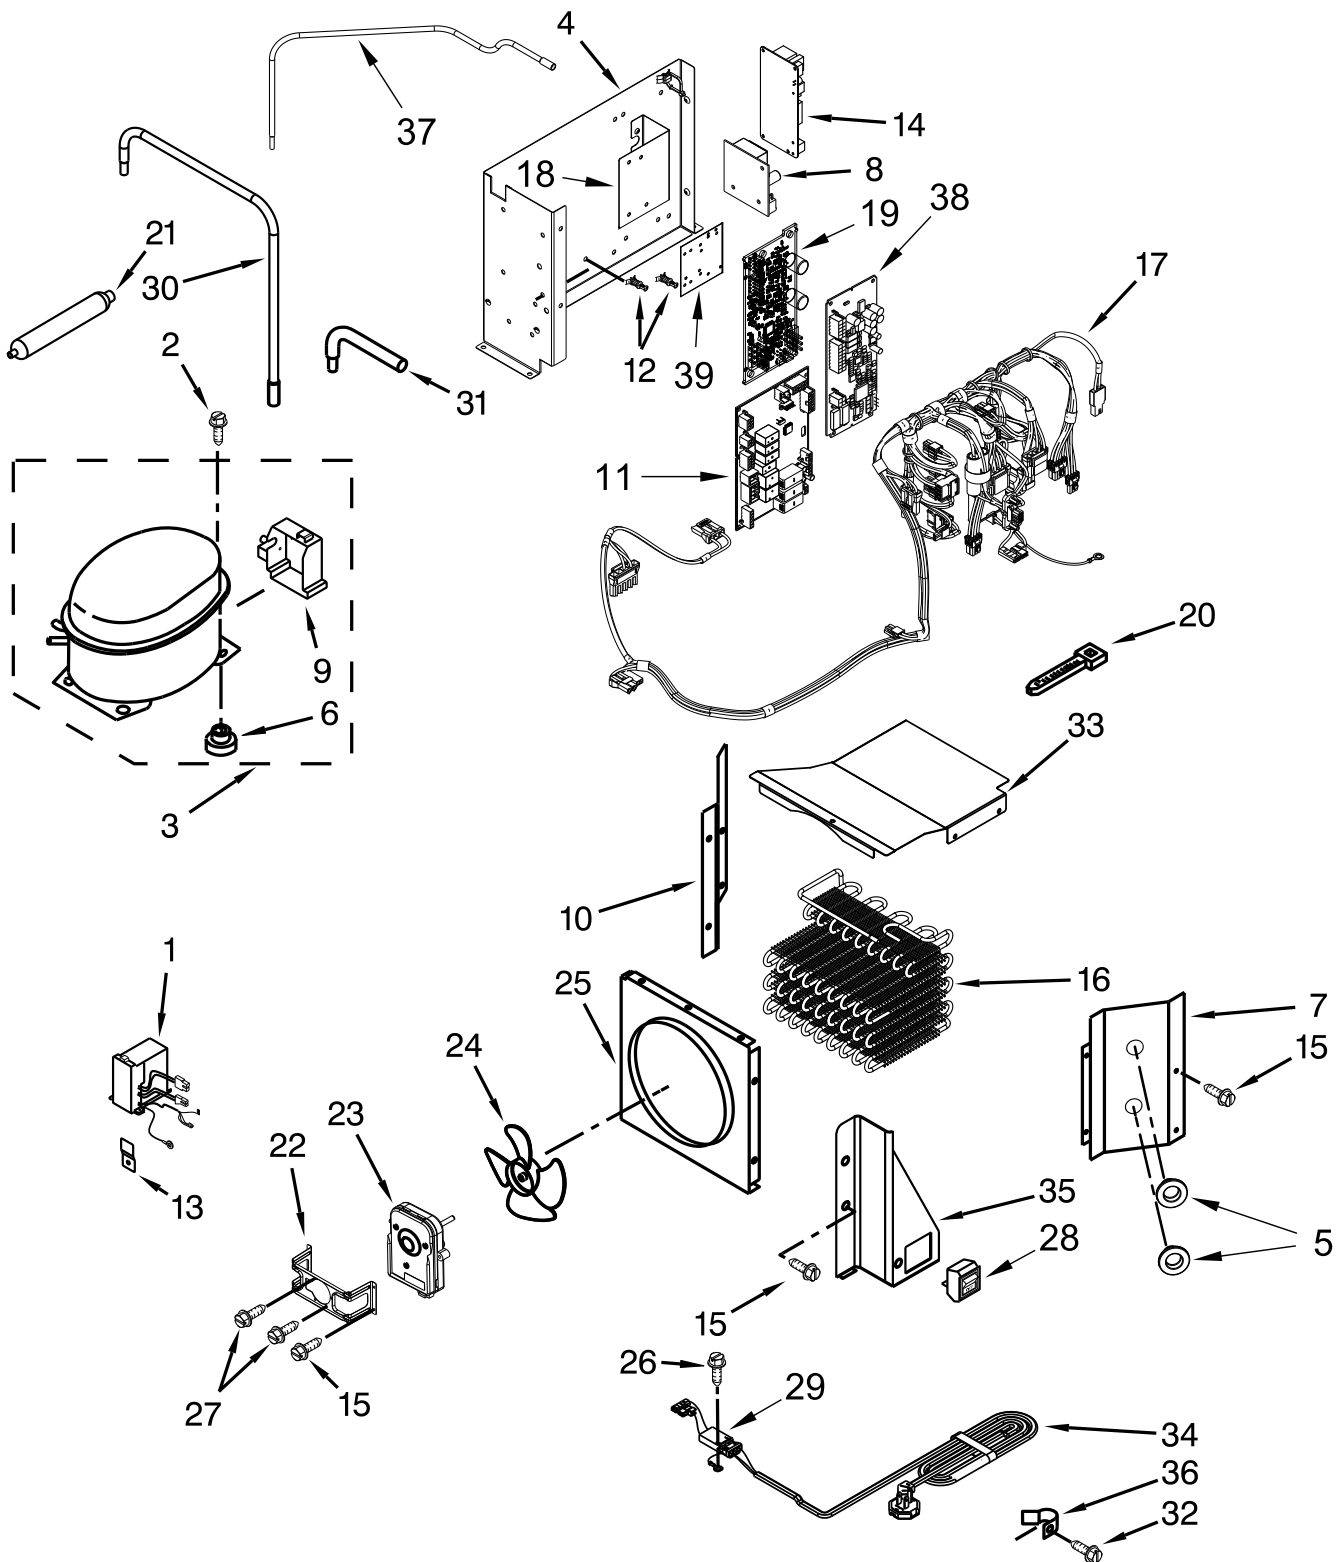

UPPER UNIT PARTS

UPPER UNIT PARTS

<u>Illus.</u> <u>No.</u>	<u>Part No.</u>	<u>Description</u>	<u>Illus.</u> <u>No.</u>	<u>Part No.</u>	<u>Description</u>	<u>Illus.</u> <u>No.</u>	<u>Part No.</u>	<u>Description</u>
1	W10645666	Assembly, Inverter Box	17	W10775849	Assembly, Unit Wire	34	2310196	Cord, Power
2	489373	Screw	18	W10761479	Plate, Circuit Board	35	W10321055	Bracket, Control Assembly
3	W10653005	Compressor	19	W10635302	LED Control	36	549193	Clamp, Power Cord
4	W10550831	Housing, Control Board Mounting	20	2155774	Tie, Wire	37	W10648264	Tube, Heat Loop Transition
5	W10587113	Grommet	21	W10175593	Drier	38	2318054	Control, Electronic
6	1100826	Grommet	22	W10414681	Bracket, Fan Motor	39	W10770059	Plate, Circuit Board (Top)
7		Support, Condenser	23	2188875	Motor, Condenser			Following Parts Not Illustrated
	W10525179	Right Hand	24	W10139483	Blade, Fan		978025	Valve, Access
8	2259350	Board, Power Supply	25	W10415670	Orifice, Fan		978026	Valve, Access
9	2215676	Cover, Terminal	26	487294	Screw		978027	Valve, Access
10		Support, Condenser	27	W10146359	Screw		978028	Valve, Access
	W10525177	Left Hand	28	2266802	Switch, Power Disconnect		978029	Valve, Access
11	W10200659	Control, Electronic	29	2310195	Assembly, Jumper Wire (Power Switch to Power Cord)		978030	Valve, Access
12	2203075	Spacer	30	W10624944	Tube, Drier Transition		876764	Valve, Access
13	2256328	Bracket, Inverter Mounting	31	W10528578	Tube, Process			REFRIGERANT CHARGE
14	W10624574	Supply, Power	32	486194	Screw			6.75 oz. (R-134A)
15	1157158	Screw	33	W10525175	Cover, Condenser Support			
16	W10591457	Condenser