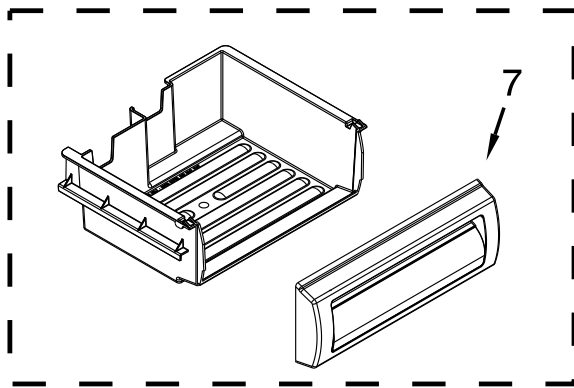

REFRIGERATOR SHELF PARTS

REFRIGERATOR SHELF PARTS

<u>Illus.</u> <u>No.</u>	<u>Part No.</u>	<u>Description</u>	<u>Illus.</u> <u>No.</u>	<u>Part No.</u>	<u>Description</u>	<u>Illus.</u> <u>No.</u>	<u>Part No.</u>	<u>Description</u>
1	W10568584	Assembly, Shelf	5	W10407627	Assembly, Meat Pan	8	W10701859	Rack, Wine
2	W10407624	Pan, Crisper	6	2256248	Front, Crisper Pan	9	W10593207	Assembly, Produce Preserver
3	W10556312	Assembly, Meat Pan Cover	7	2256366	Front, Meat Pan			
4	W10556775	Assembly, Crisper Cover