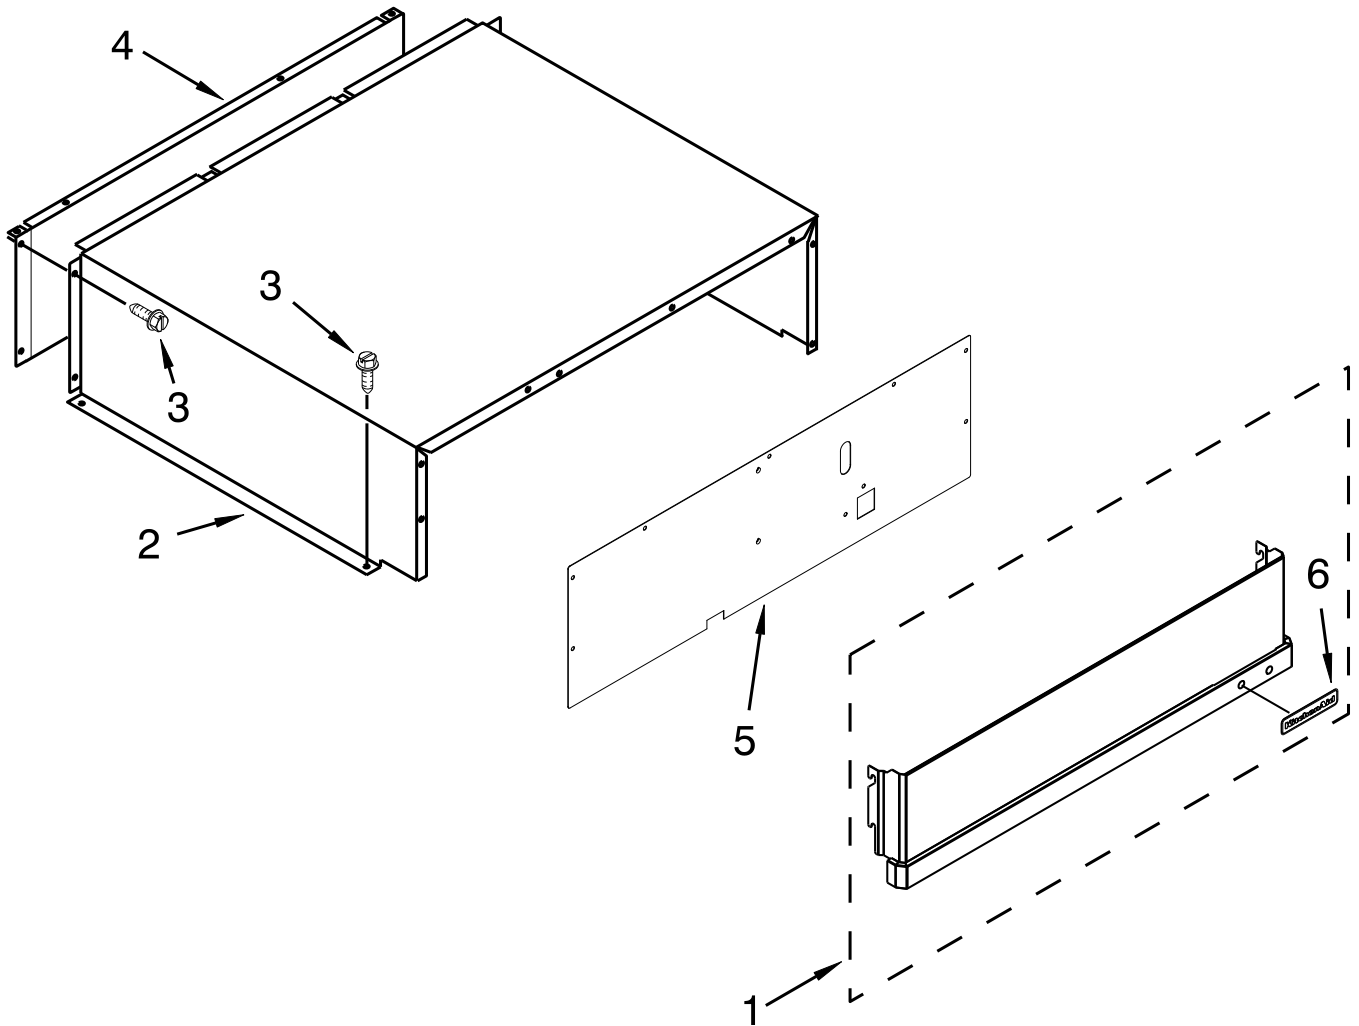

TOP GRILLE AND UNIT COVER PARTS

TOP GRILLE AND UNIT COVER PARTS

<u>Illus.</u> <u>No.</u>	<u>Part No.</u>	<u>Description</u>	<u>Illus.</u> <u>No.</u>	<u>Part No.</u>	<u>Description</u>	<u>Illus.</u> <u>No.</u>	<u>Part No.</u>	<u>Description</u>
1		Assembly, Top Grille	3	1157158	Screw	6		Nameplate
	W10761968	Stainless	4	2256466	Panel, Unit Back		W10518672	Grey
2	W10545068	Cover, Unit	5	W10694109	Cover, Unit Front