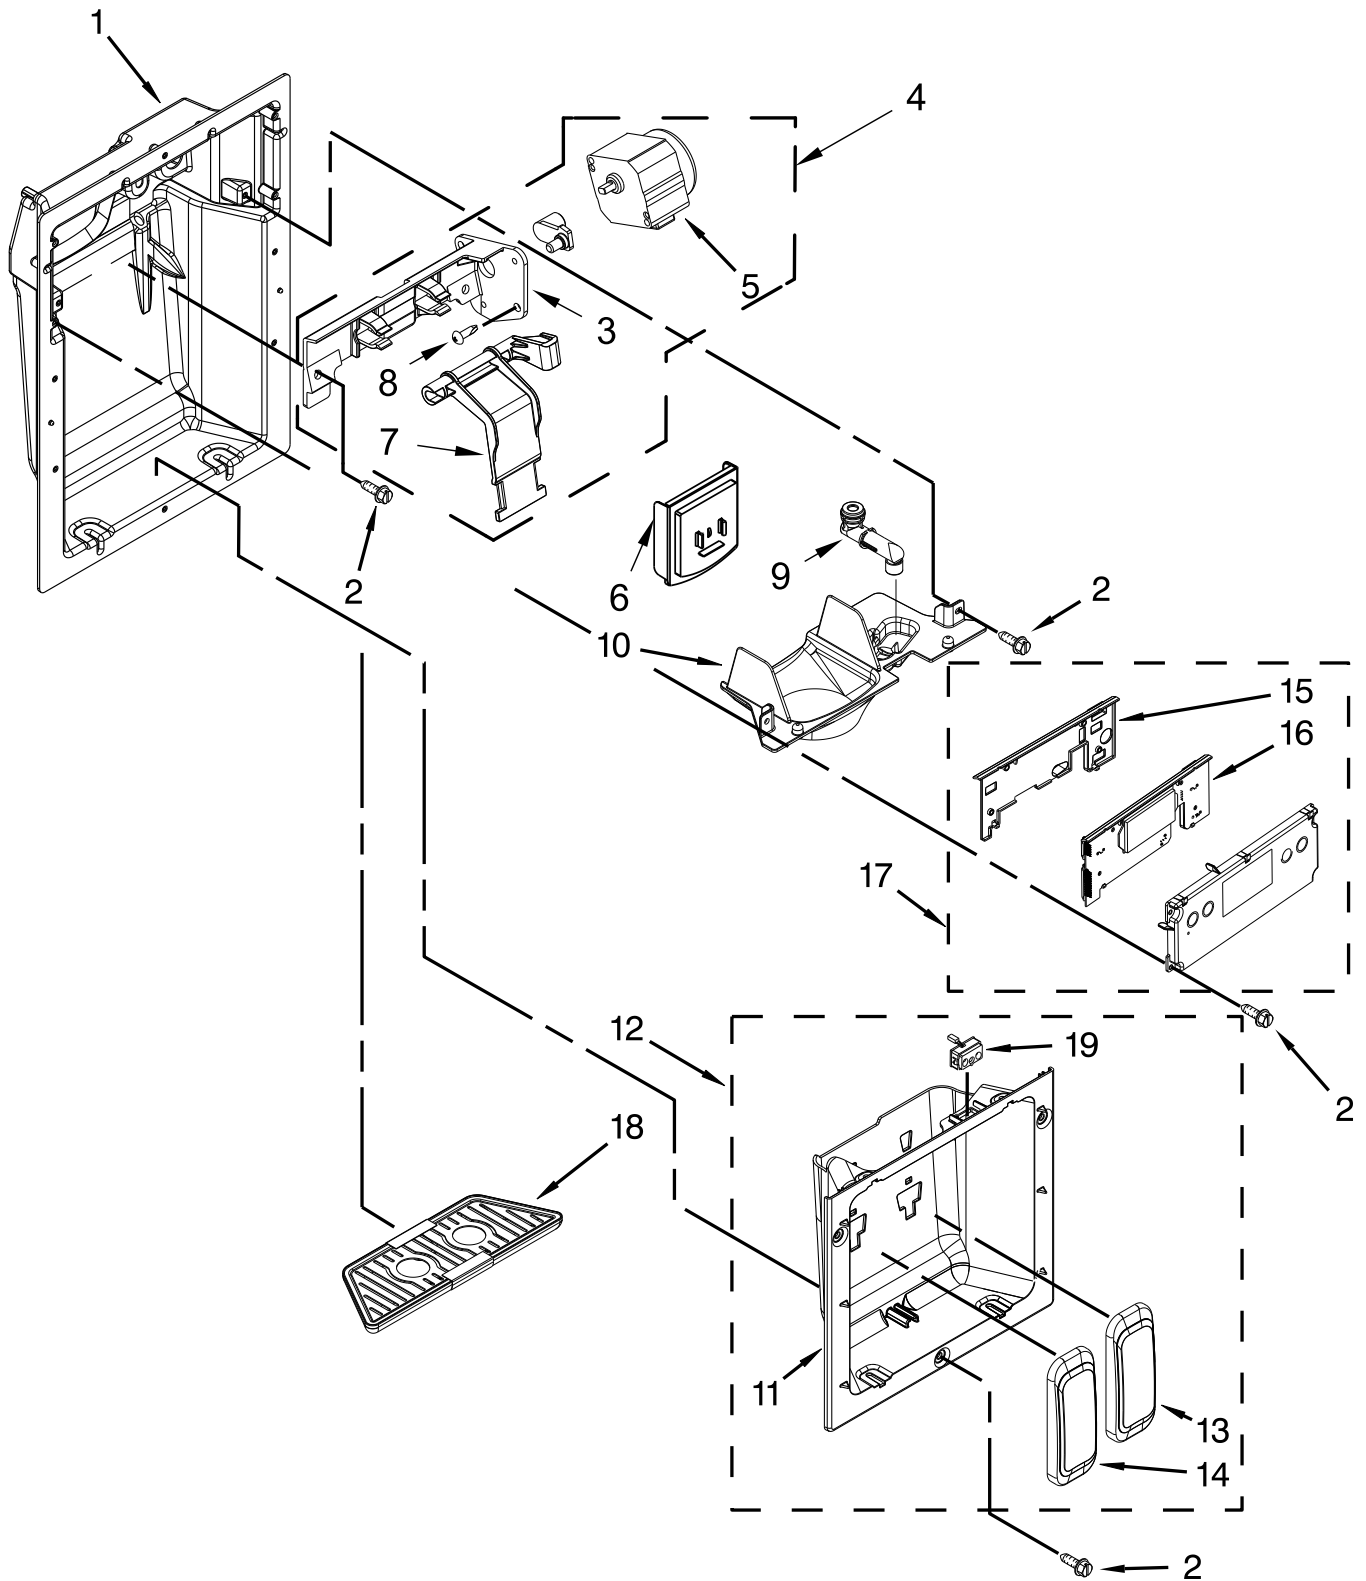

DISPENSER PARTS

DISPENSER PARTS

<u>Illus.</u> <u>No.</u>	<u>Part No.</u>	<u>Description</u>	<u>Illus.</u> <u>No.</u>	<u>Part No.</u>	<u>Description</u>	<u>Illus.</u> <u>No.</u>	<u>Part No.</u>	<u>Description</u>
1		Housing, Dispenser (Not Serviced)	9	2305235	Assembly, Spigot	15	2305219	Cover, Control
2	8281163	Screw (Stainless)	10	2318017	Assembly, Separator	16	2321746	Assembly, User Interface Control Cover
3	W10542660	Bracket, Motor	11		Housing, Middle (Not Available Order Item 12)	17	W10151236	Assembly, User Interface
4	W10546285	Assembly, Motor and Bracket	12	W10260622	Assembly, Housing	18		Housing, Tray
5	W10205979	Motor, Ice Door	13		Assembly, Water Paddle	2318062US		Universal Silver
6	W10504458	Door, Ice		2305307GN	Universal Silver	19	2305342	Assembly, LED
7	W10542663	Support, Ice Door	14		Assembly, Ice Paddle			
8	4449745	Screw		2305306GN	Universal Silver