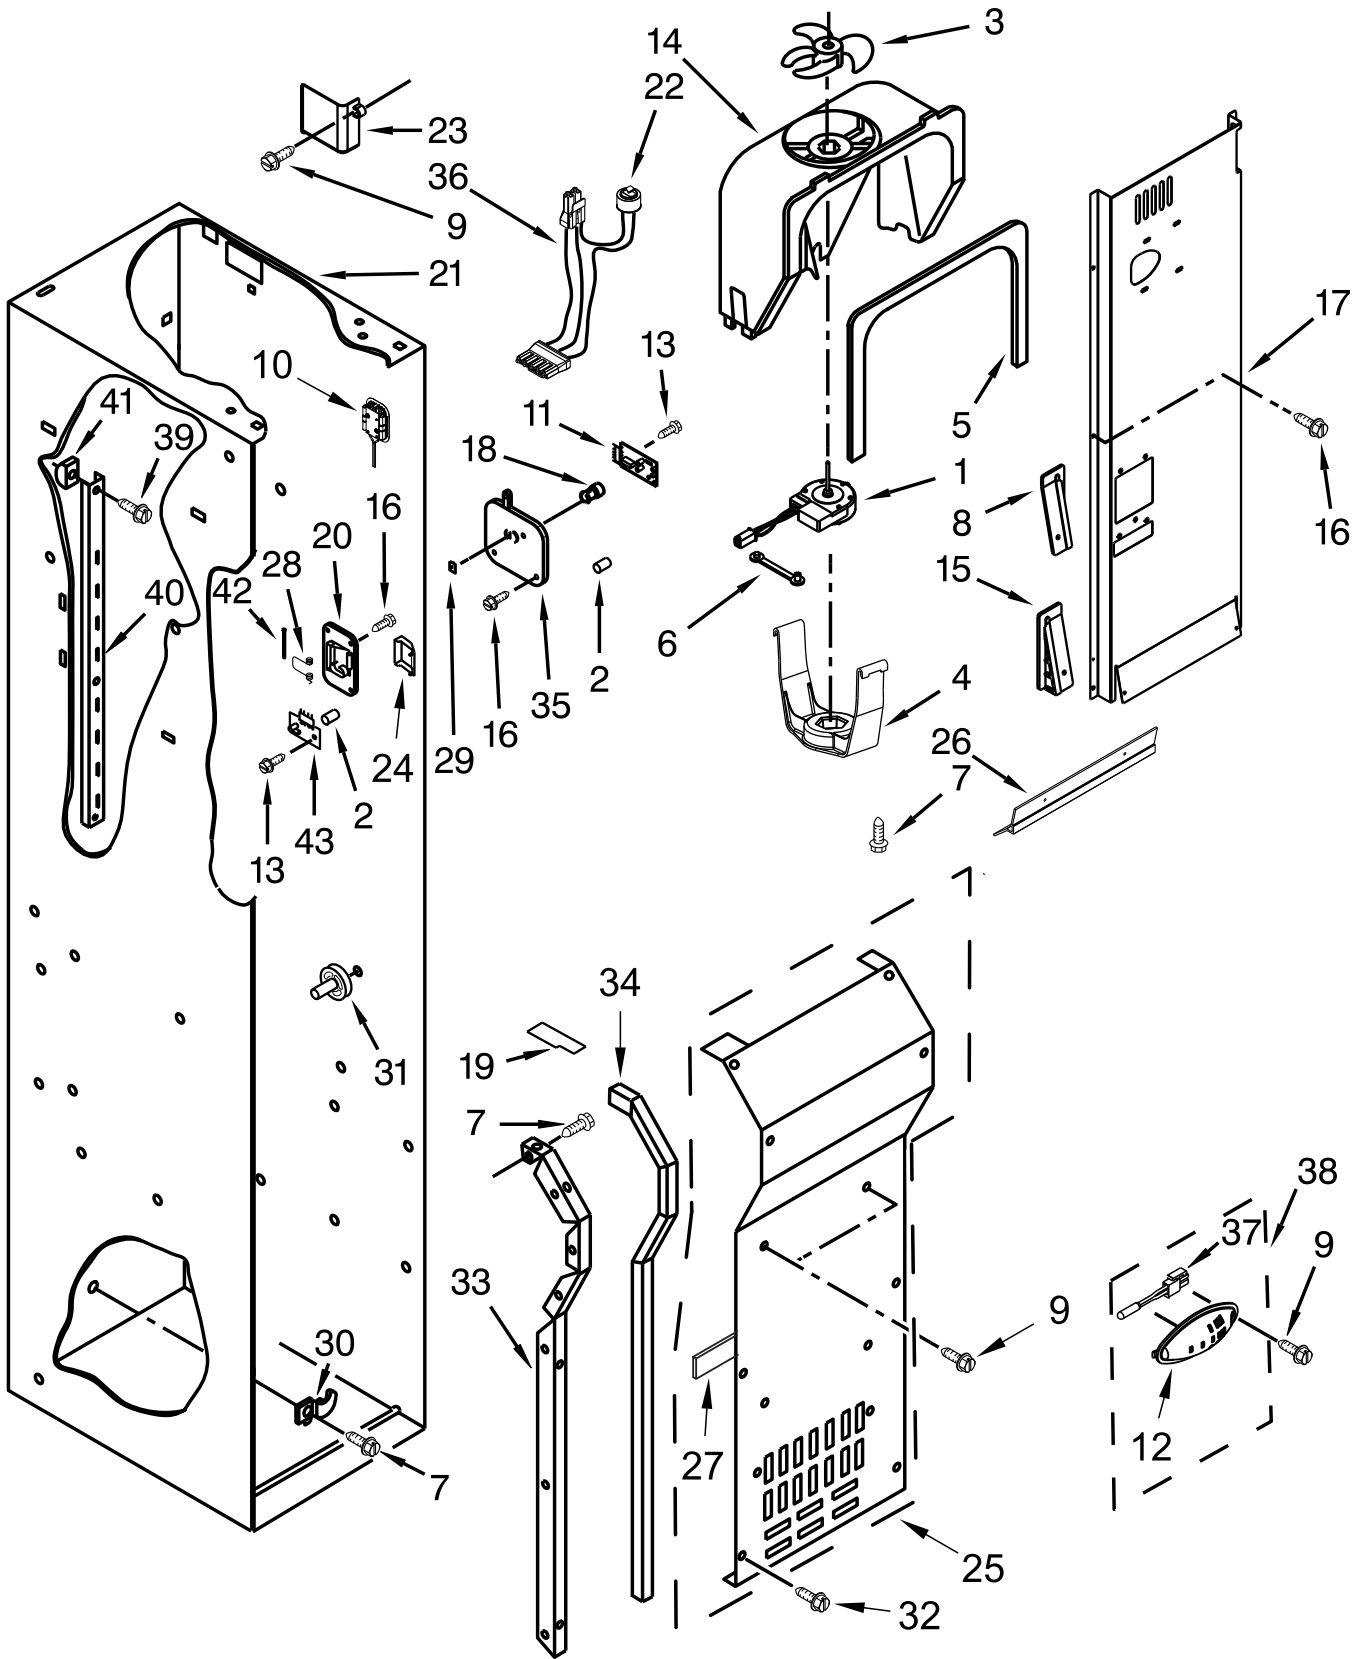

FREEZER LINER AND AIR FLOW PARTS

FREEZER LINER AND AIR FLOW PARTS

<u>Illus.</u> <u>No.</u>	<u>Part No.</u>	<u>Description</u>	<u>Illus.</u> <u>No.</u>	<u>Part No.</u>	<u>Description</u>	<u>Illus.</u> <u>No.</u>	<u>Part No.</u>	<u>Description</u>
1	W10436861	Motor, Fan	17	2307774	Duct, Air	31	W10173127	Assembly, Shelf Stud
2	2198665	Tube, Circuit Board	18	2198643	Lens, Receiver	32	8281163	Screw (Stainless)
3	2169142	Blade, Fan	19		Block, Fan Scroll	33		Rail, Evaporator Cover
4	W10260421	Retainer, Fan Motor		2209066	Left Hand		2221107	Left Hand
5	2302817	Gasket, Scroll Assembly		2209480	Right Hand		2259355	Right Hand
6	W10321090	Grommet, Motor	20	2215650	Cover, Emitter	34	2220904	Gasket, Evaporator Cover
7	486194	Screw	21		Liner (Not Serviced)	35	2259493	Cover, Receiver
8	2259464	Wedge, Right Air Duct	22	W10160570	Bi-Metal, Defrost	36	W10482187	Harness, Bi-Metal Wire
9	487539	Screw (Stainless)	23	2259025	Cover, Air Outlet	37	2306010	Thermistor
10	W10607479	Assembly, LED Module	24	2198633	Flipper, Shut Off	38	2317844	Assembly, Thermistor
11	W10290817	Board, Receiver Circuit	25	W10581992	Assembly, Evaporator Cover	39	2006475	Screw (White)
12	2317105	Cover, Thermistor	26	2302850	Support, Air Duct	40	2259032	Ladder, Shelf
13	489214	Screw	27	W10581988	Gasket, Evaporator Cover	41	2259445	Support, Ladder
14	2182120	Scroll, Fan	28	2198635	Spring, Door	42	2198634	Pin, Door
15	2259465	Wedge, Left Air Duct	29	2255563	Slide, Icemaker Shut Off	43	W10193840	Board, Emitter Circuit
16	W10142283	Screw (White)	30	1112260	Support, Evaporator