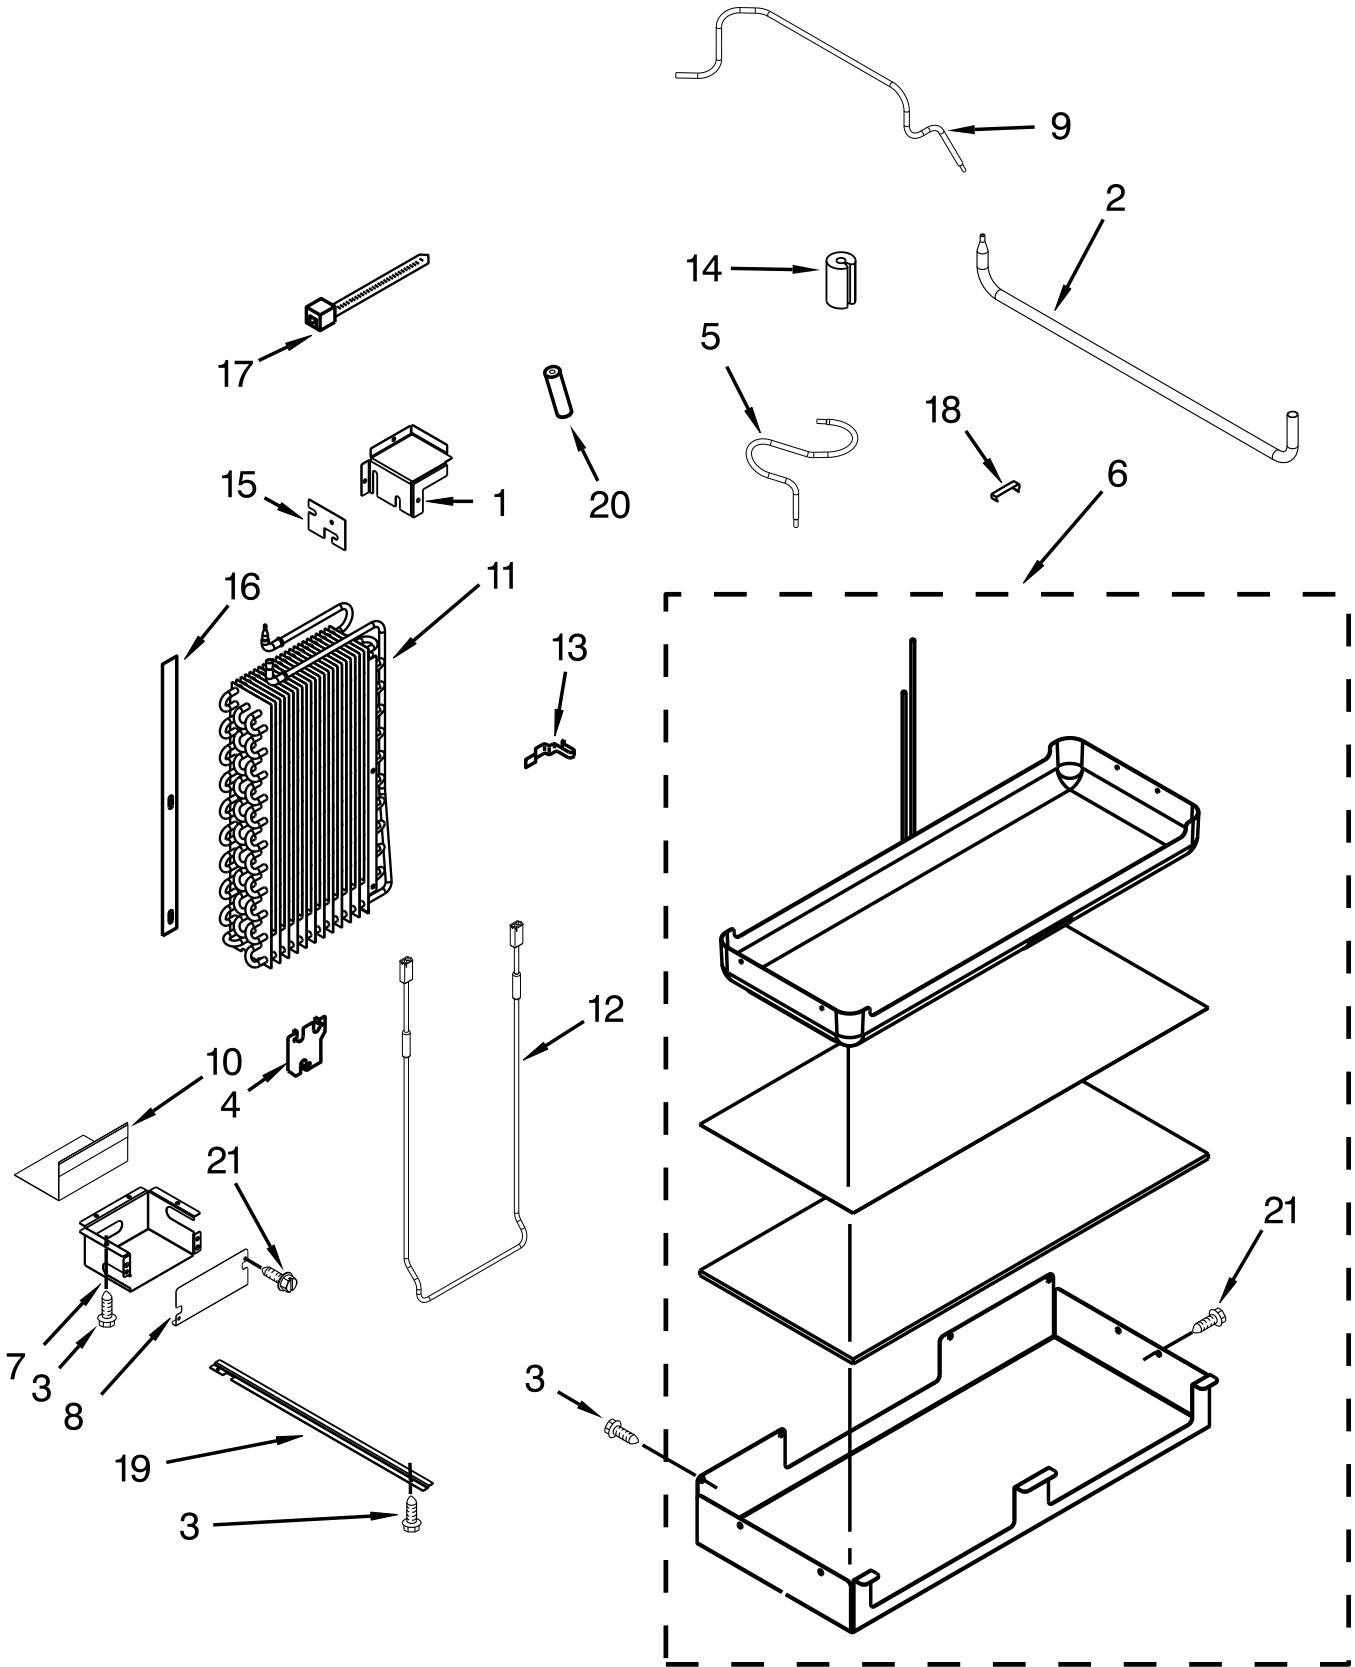

LOWER UNIT AND TUBE PARTS

LOWER UNIT AND TUBE PARTS

<u>Illus.</u> <u>No.</u>	<u>Part No.</u>	<u>Description</u>
1	W10160981	Assembly, Air Return Bracket
2	W10388653	Tube, Transition (Drier/Restrictor)
3	486194	Screw
4	W10157752	Bracket, Heater
5	W10648568	Tube, Oil Trap Suction
6	W10281063	Assembly, Drain Pan
7	W10309012	Cover, Wiring

<u>Illus.</u> <u>No.</u>	<u>Part No.</u>	<u>Description</u>
8	W10321048	Cover, Wire Box
9	W10499596	Tube, Discharge
10	W10321050	Shelf, Wiring Cover
11	W10427992	Evaporator
12	W10140161	Heater, Defrost
13	1113048	Clamp, Heater
14	W10413009	Grommet, Air Return
15	W10139908	Cover, Evaporator Seal

<u>Illus.</u> <u>No.</u>	<u>Part No.</u>	<u>Description</u>
16	W10432308	Gasket, Evaporator
17	2155774	Tie, Wire
18	W10169509	Clip, Heat Exchanger
19	2320554	Support, Drain Pan
20	2215648	Dampener
21	304392	Screw