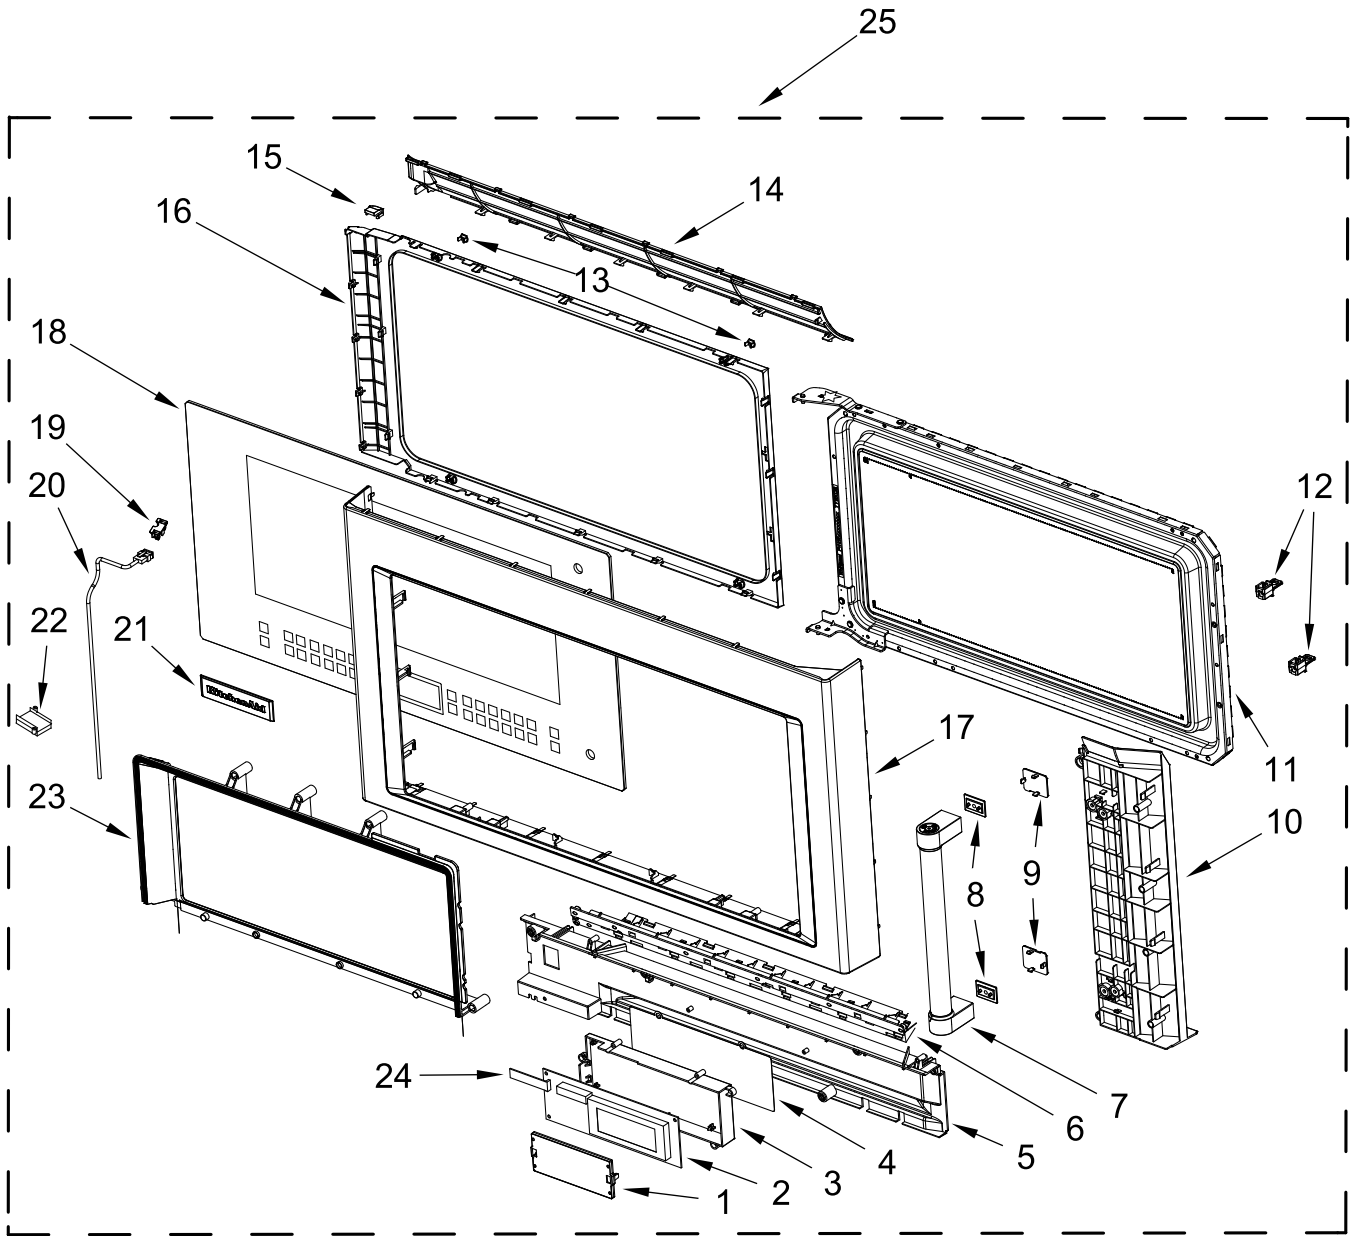

DOOR PARTS

DOOR PARTS

<u>Illus.</u> <u>No.</u>	<u>Part No.</u>	<u>Description</u>
1	W10540731	Lens
2	W10509370	Control
3	W10478216	Holder, UI
4	W10540298	Plate, UI Insulation
5	W10617743	Cover, UI
6	W10476546	Bracket, Door
7	W10604264	Assembly, Handle
8	W10540736	Cushion, Handle
9		Cover, Screw
	W10478657	Black
10		Bracket, Outer Door
	W10478656	Black

<u>Illus.</u> <u>No.</u>	<u>Part No.</u>	<u>Description</u>
11	W10568846	Body, Door (With Glass)
12	W10489272	Hooks, Door
13	W10542546	Cover, Screw
14		Frame, Back Decorating
	W10476550	Black
15	W10643448	Stopper, Door
16	W10478653	Frame, Inner
17		Assembly, Door Frame
	W10688550	Stainless
18	W10688553	Glass, Door
19	W10478659	Holder, Door Cable

<u>Illus.</u> <u>No.</u>	<u>Part No.</u>	<u>Description</u>
20	W10508745	Wire, Door Control
		Cable
21		Badge
	W10518673	Stainless
22	W10478230	Bracket, Door Cable
23	W10509362	Cable, Sensor
24	W10478647	Plate, Steam Protection
25		Door, Complete
	W10711113	Stainless