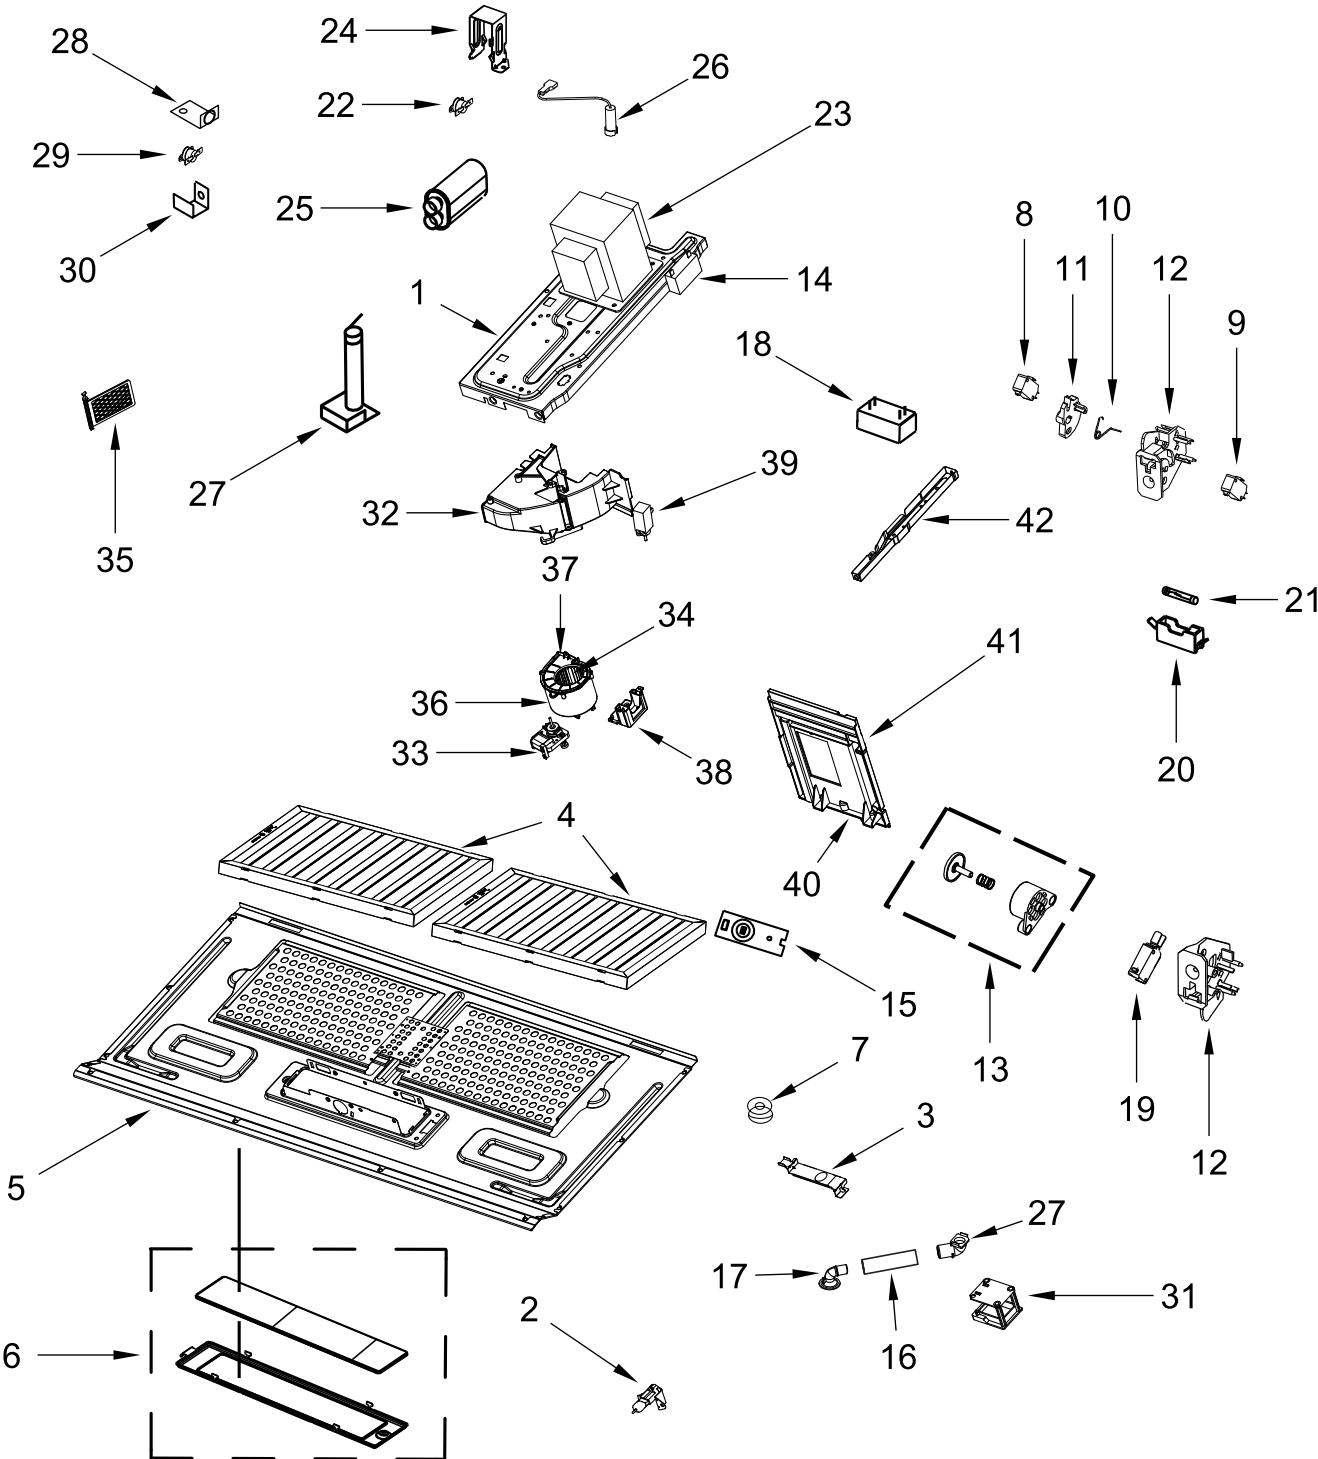

INTERIOR AND VENTILATION PARTS

INTERIOR AND VENTILATION PARTS

<u>Illus.</u> <u>No.</u>	<u>Part No.</u>	<u>Description</u>	<u>Illus.</u> <u>No.</u>	<u>Part No.</u>	<u>Description</u>	<u>Illus.</u> <u>No.</u>	<u>Part No.</u>	<u>Description</u>
1	W10540723	Chassis	15	W10536989	Thermistor PCBA	30	8206223	Clip
2	W10208564	Lamp, Halogen	16	W10510235	Tube, Smart Pop Sound	31	W10508748	PCBA, Smart Pop
3	W10525853	Terminal, Smart Pop	17	W10510234	Terminal, Smart Pop	32	W10631701	Magnetron, Air Guide
4	W10535933	Filter, Grease	18	W10568805	Resistor, Cement	33	W10536556	Motor, Cooling
5	W10607242	Plate, Bottom	19	W10211974	Switch, Micro	34	W10533503	Wheel, Cooling Fan
6	W10240330	Assembly, Lamp Glass and Holder	20	W10245194	Holder, Fuse	35	W10533486	Valve, Door
7	W10510237	Spacer, Smart Pop	21	W10138793	Fuse	36	W10533501	Housing, Cooling Fan
8	W10269457	Microswitch	22	W10591803	Thermostat, Magnetron	37	W10533502	Cover, Cooling Fan
9	W10269458	V15T16-CZ200/NC/NO Microswitch	23	W10711112	Transformer, High Voltage	38	W10533480	Holder, NTC
10	W10156812	V15T16-CC200/NC Spring, Interlock	24	W10556823	Bracket, Capacitor	39	W10458325	Actuator
11	W10156811	Plate, Cam	25	W10561774	Capacitor, High Voltage	40	W10533107	Deflector, Air
12		Support, Interlock	26	W10575765	Diode, High Voltage	41	W10571453	Insulation, Side
	8206419	Top	27	W10510233	Terminal, PCBA Smart Pop	42	W10540718	Bracket, Cavity
	W10156813	Bottom	28	W10259248	Cover, Thermostat			
13	W10197758	Assembly, Piston	29	W10599629	Thermostat, Convection			
14	W10605897	Capacitor, Hood Motor