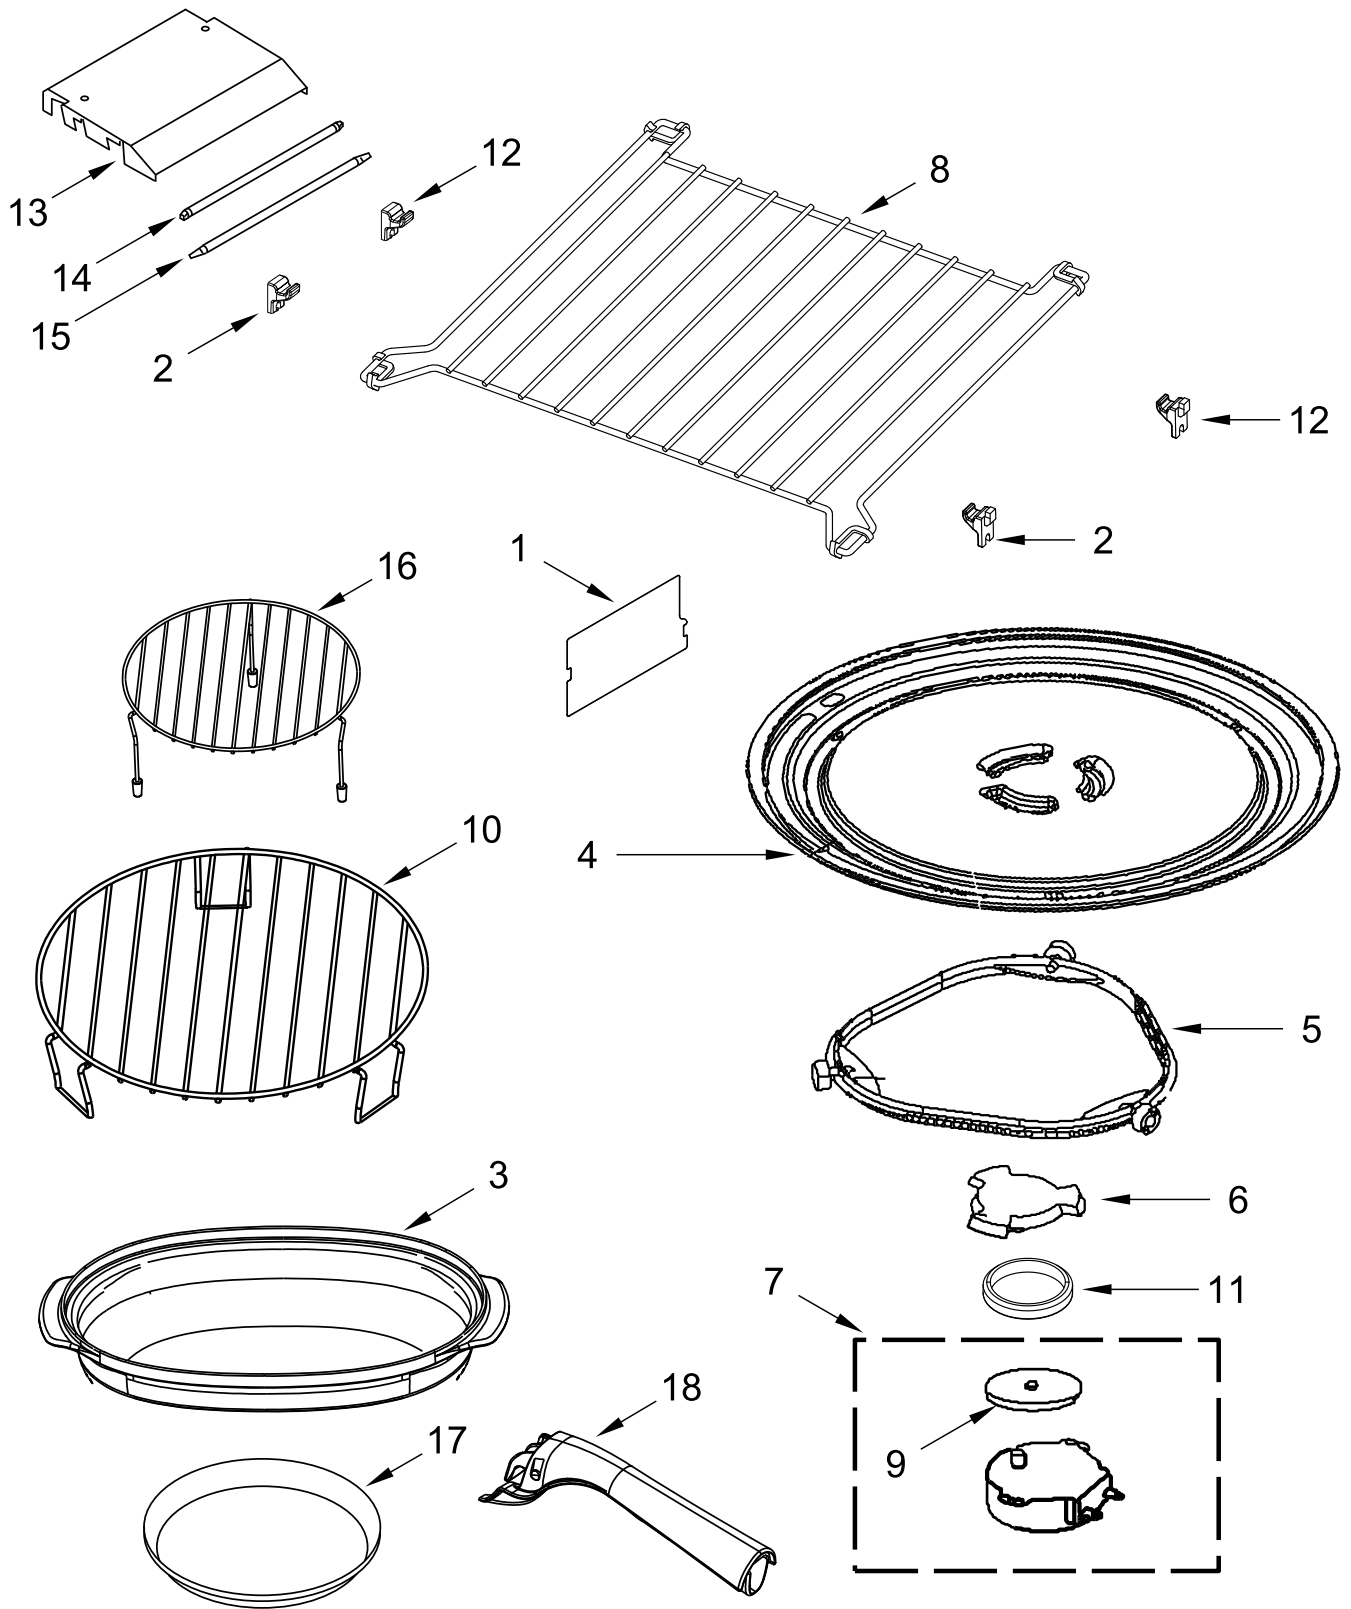

TURNTABLE PARTS

TURNTABLE PARTS

<u>Illus.</u> <u>No.</u>	<u>Part No.</u>	<u>Description</u>	<u>Illus.</u> <u>No.</u>	<u>Part No.</u>	<u>Description</u>	<u>Illus.</u> <u>No.</u>	<u>Part No.</u>	<u>Description</u>
1	W10533498	Cover, Waveguide	9	8184109	Seal, Waterproof	17	W10367384	Plate, Crisp
2	W10626726	Hook, Microwave (Left Front & Right Front)	10	W10440082	Rack, Convection	18	W10461761	Handle, Crisp Plate
3	W10660052	Steamer	11	W10568148	Seal, Turntable Block			
4	W10531726	Turntable	12	W10573936	Hook, Microwave (Left Rear & Right Rear)			
5	W10570257	Ring, Turntable	13	W10689508	Reflector, Grill			
6	W10337248	Driver, Turntable	14	8184837	Element, Grill Halogen			
7	W10466420	Motor, Turntable	15	W10510203	Heater, Quartz Grill			
8	W10637931	Rack, Microwave	16	8206264	Rack, Grill