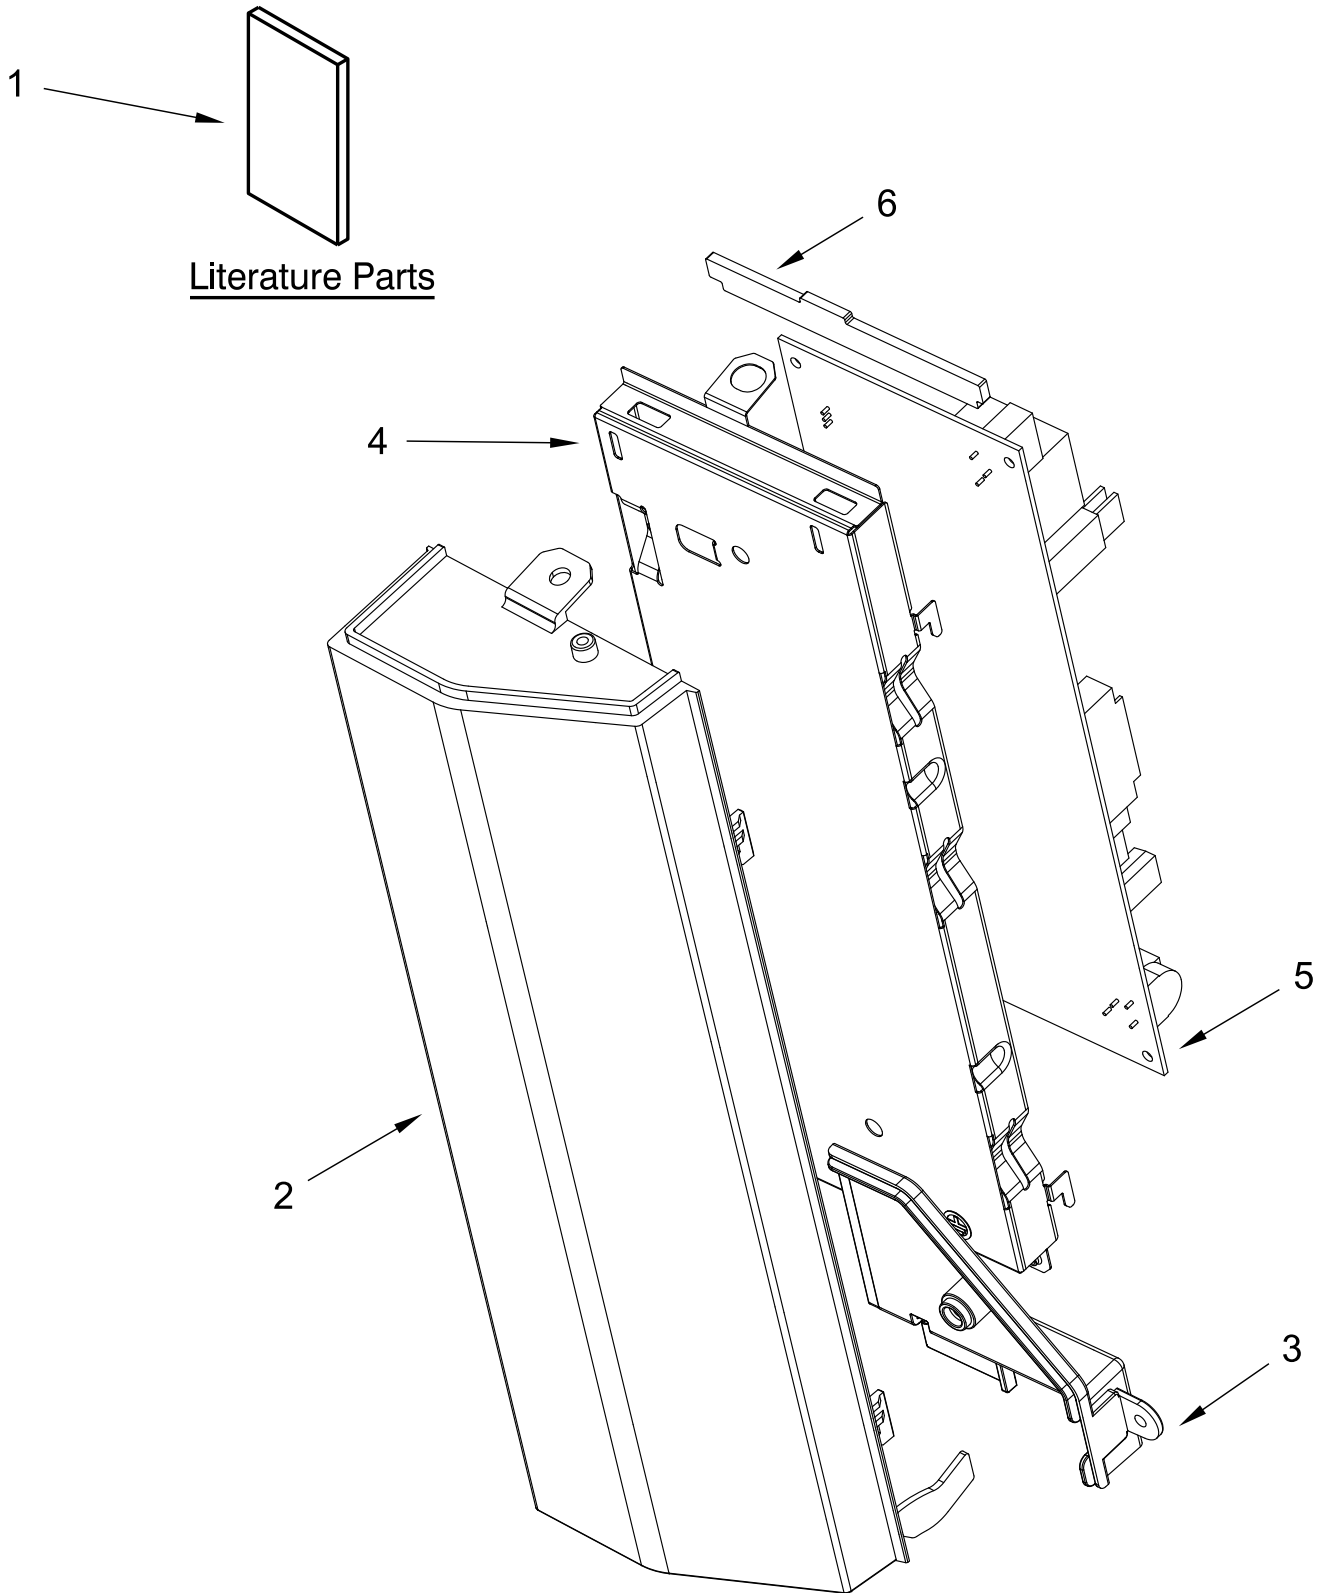

KitchenAid®

**1.9 CUBIC FOOT MICROWAVE HOOD
(Sensor Convection)**

MODELS:

KMHP519ESS0 (Stainless)

CONTROL PANEL PARTS

CONTROL PANEL PARTS

<u>Illus.</u> <u>No.</u>	<u>Part No.</u>	<u>Description</u>
1		Literature Parts
	W10652354	Installation Instructions
	W10644757	Use and Care Guide
	W10644760	Quick Reference Guide
	W10644759	Tech Sheet
2		Cover, Control
	W10478239	Black

<u>Illus.</u> <u>No.</u>	<u>Part No.</u>	<u>Description</u>
3	W10533504	Duct, Cooling Front
4	W10540727	Background, Control
5	W10508739	Microcomputer
6	W10540721	Seal, Control

DOOR PARTS

DOOR PARTS

<u>Illus.</u> <u>No.</u>	<u>Part No.</u>	<u>Description</u>
1	W10540731	Lens
2	W10509370	Control
3	W10478216	Holder, UI
4	W10540298	Plate, UI Insulation
5	W10617743	Cover, UI
6	W10476546	Bracket, Door
7	W10604264	Assembly, Handle
8	W10540736	Cushion, Handle
9		Cover, Screw
	W10478657	Black
10		Bracket, Outer Door
	W10478656	Black