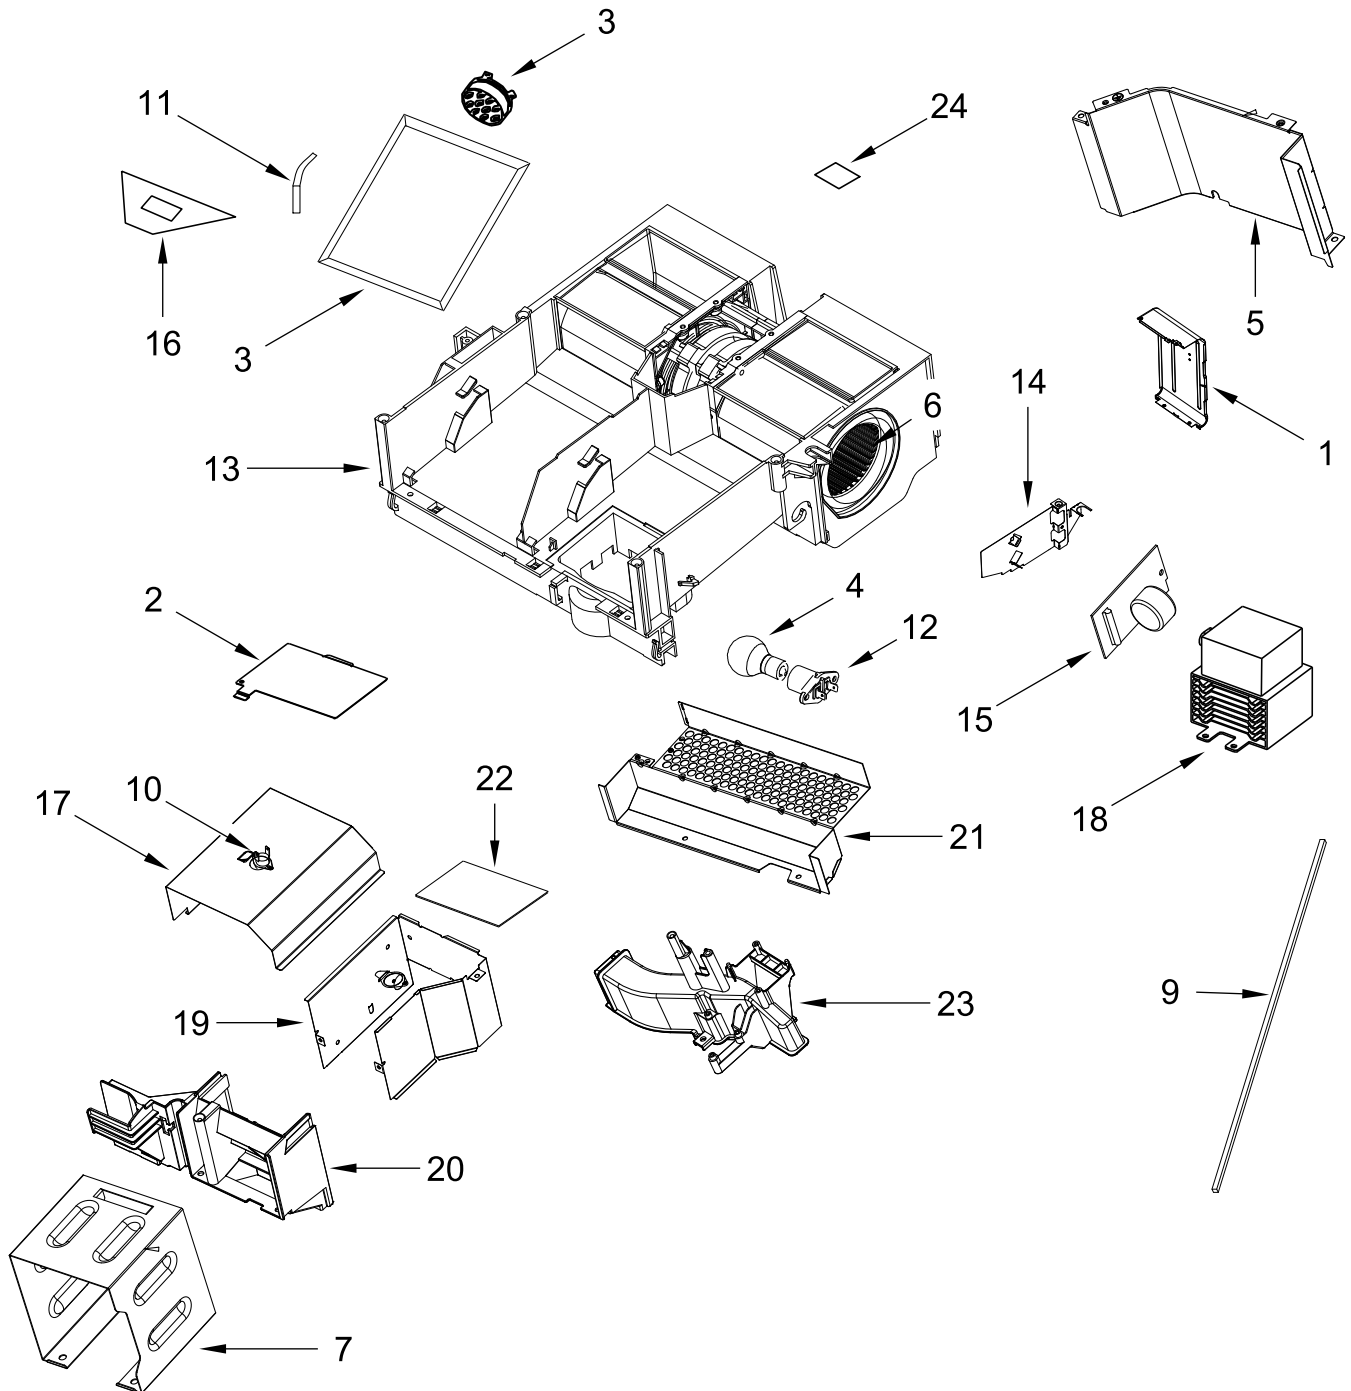

AIR FLOW PARTS

AIR FLOW PARTS

<u>Illus.</u> <u>No.</u>	<u>Part No.</u>	<u>Description</u>
1	W10631698	Deflector, Air
2	8206382	Cover, Lamp
3	W10557536	Sensor, Humidity
4	4393681	Lamp, Cavity 30 Watt
5	W10533487	Plate, Air Guide
6	W10479847	Motor, Fan
7	W10556824	Housing, Damper
8	8206230	Filter, Charcoal
9	W10571180	Seal, Foam
10	W10654514	Thermostat, Cavity

<u>Illus.</u> <u>No.</u>	<u>Part No.</u>	<u>Description</u>
11	W10557537	Sensor, Convection
12	W10210878	Holder, Lamp Cavity
13	W10632409	Baseplate, Air Guide
14	W10533484	Cover, Duct (Right)
15	W10572027	Board, Filter
16	W10139750	Socket, Motor Wire
17	W10533112	Outlet, Cavity (Back)
18	W10711110	Magnetron

<u>Illus.</u> <u>No.</u>	<u>Part No.</u>	<u>Description</u>
19	W10533113	Duct, Cavity (Rear)
20	W10627070	Duct, Cavity (Front)
21	W10629803	Shield, Finger (Includes Seal)
22	W10531724	Glass, Lamp
23	W10652714	Assembly, Air Guide Grill
24	W10565479	Board, Door Control