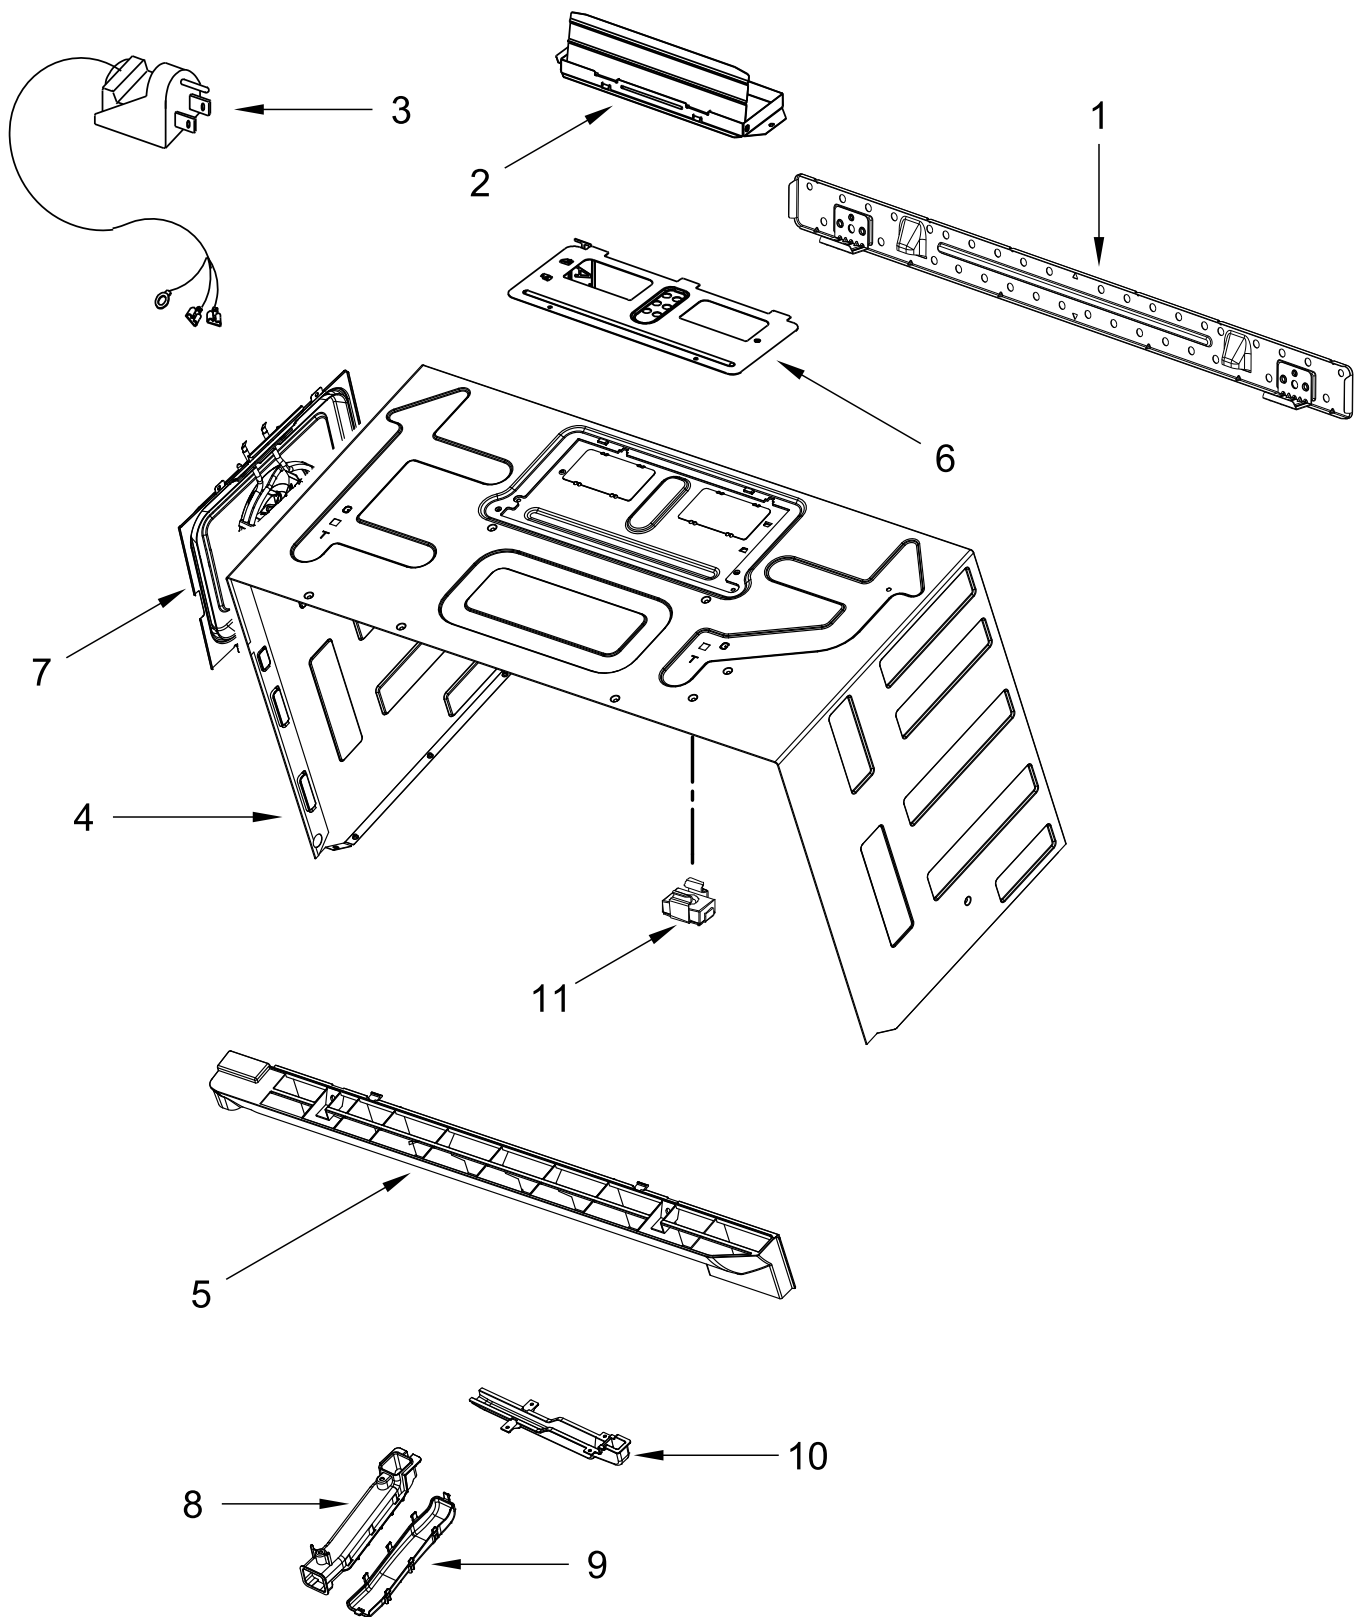

TURNTABLE PARTS

<u>Illus.</u> <u>No.</u>	<u>Part No.</u>	<u>Description</u>	<u>Illus.</u> <u>No.</u>	<u>Part No.</u>	<u>Description</u>	<u>Illus.</u> <u>No.</u>	<u>Part No.</u>	<u>Description</u>
1	W10533498	Cover, Waveguide	9	8184109	Seal, Waterproof	17	W10367384	Plate, Crisp
2	W10626726	Hook, Microwave (Left Front & Right Front)	10	W10440082	Rack, Convection	18	W10461761	Handle, Crisp Plate
3	W10660052	Steamer	11	W10568148	Seal, Turntable Block			
4	W10531726	Turntable	12	W10573936	Hook, Microwave (Left Rear & Right Rear)			
5	W10570257	Ring, Turntable	13	W10689508	Reflector, Grill			
6	W10337248	Driver, Turntable	14	8184837	Element, Grill Halogen			
7	W10466420	Motor, Turntable	15	W10510203	Heater, Quartz Grill			
8	W10637931	Rack, Microwave	16	8206264	Rack, Grill			

CABINET AND INSTALLATION PARTS