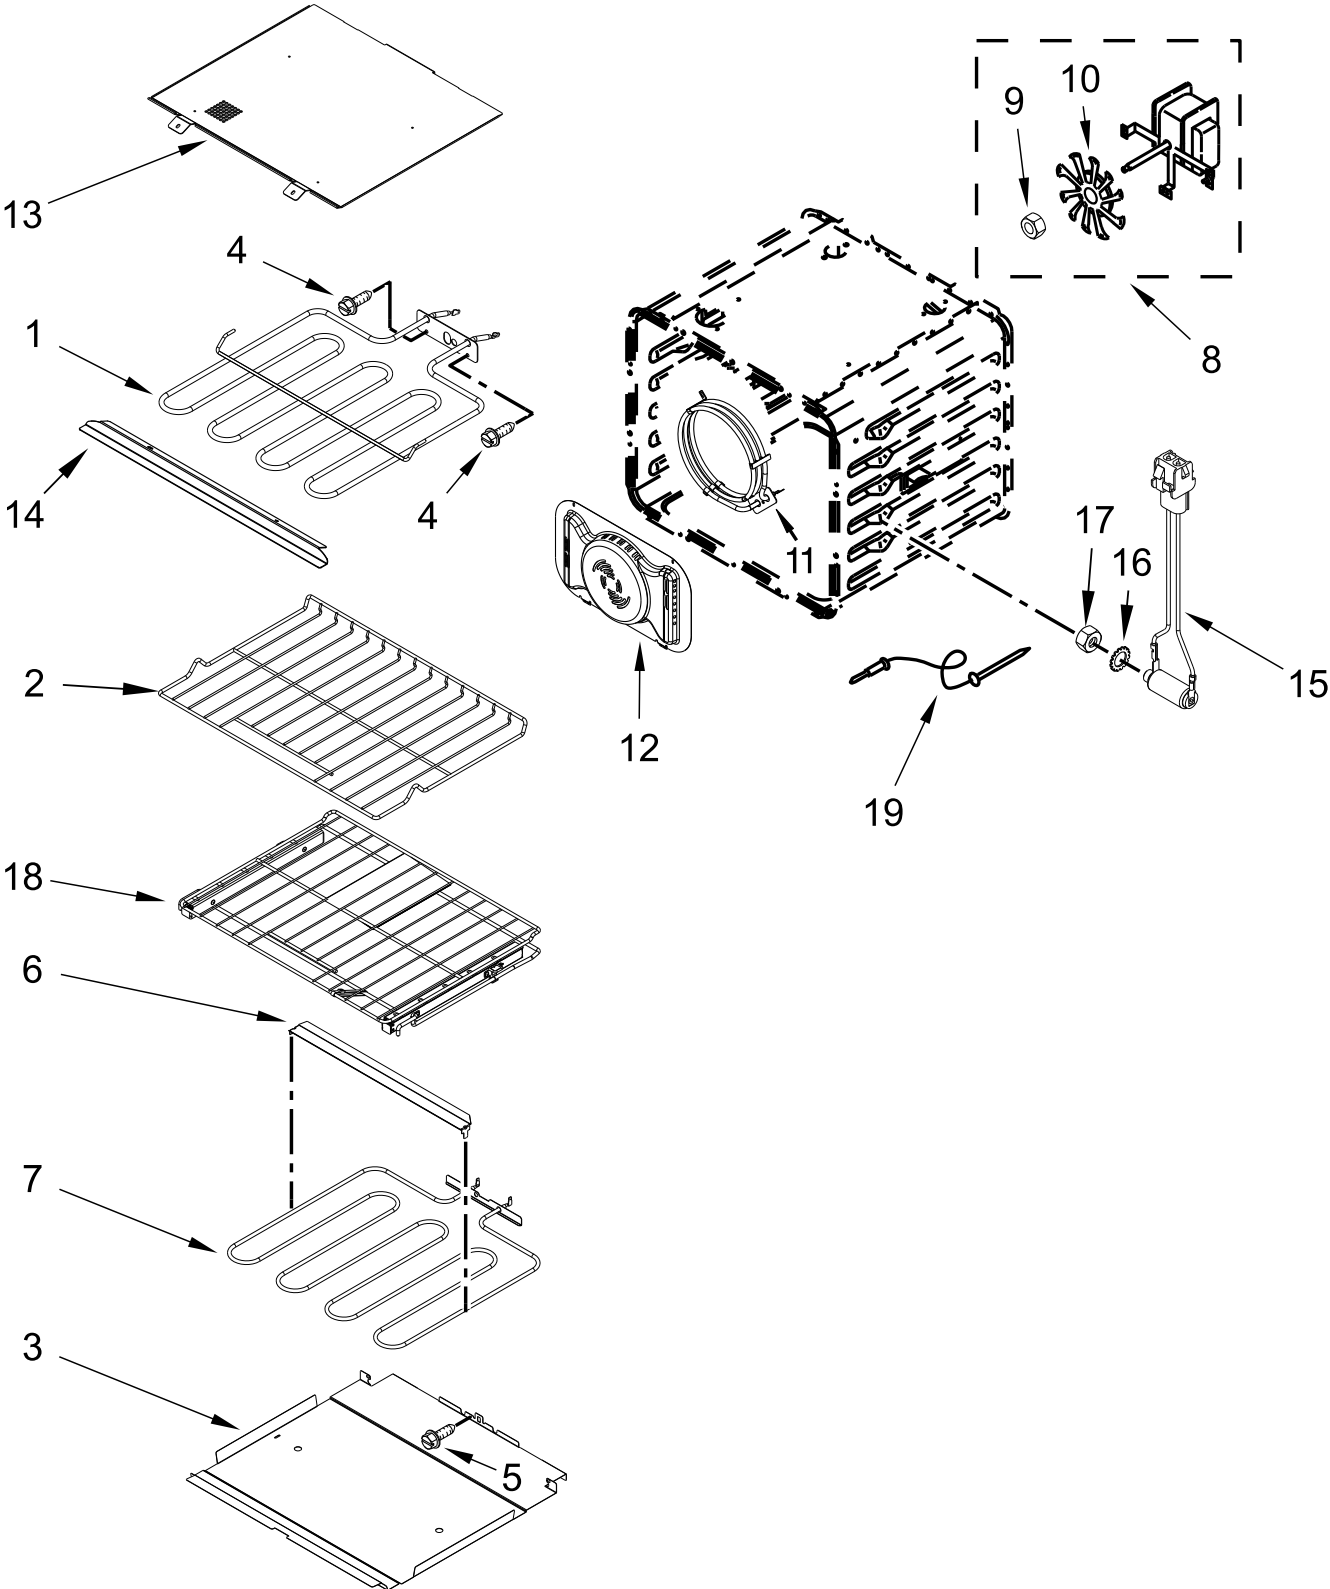

INTERNAL OVEN PARTS

INTERNAL OVEN PARTS

<u>Illus.</u> <u>No.</u>	<u>Part No.</u>	<u>Description</u>	<u>Illus.</u> <u>No.</u>	<u>Part No.</u>	<u>Description</u>	<u>Illus.</u> <u>No.</u>	<u>Part No.</u>	<u>Description</u>
1	W10764078	Element, Broil	9	W10631504	Nut, Acorn	15	W10696226	Jack, Meat Probe
2	W10554526	Rack, Oven	10	W10631503	Blade, Fan	16	9755547	Washer, Lock
3	W10318198	Tray, Hidden Bake	11	W10546519	Element, Convection	17	9755546	Nut, Hidden
4	7101P434-60	Screw	12	W10359277	Baffle, Bow Tie	18	W10554531	Rack, Sliding
5	7101P426-60	Screw		W10725944	Baffle, Bow Tie (For Black Stainless Models)	19	9755542	Probe, Temperature
6	W10282957	Crossbar, Hidden Bake Tray	13	W10318164	Shield, Broil Element			
7	W10546517	Element, Bake	14	W10588738	Shield, Broil Front			
8	W10722667	Fan, Convection