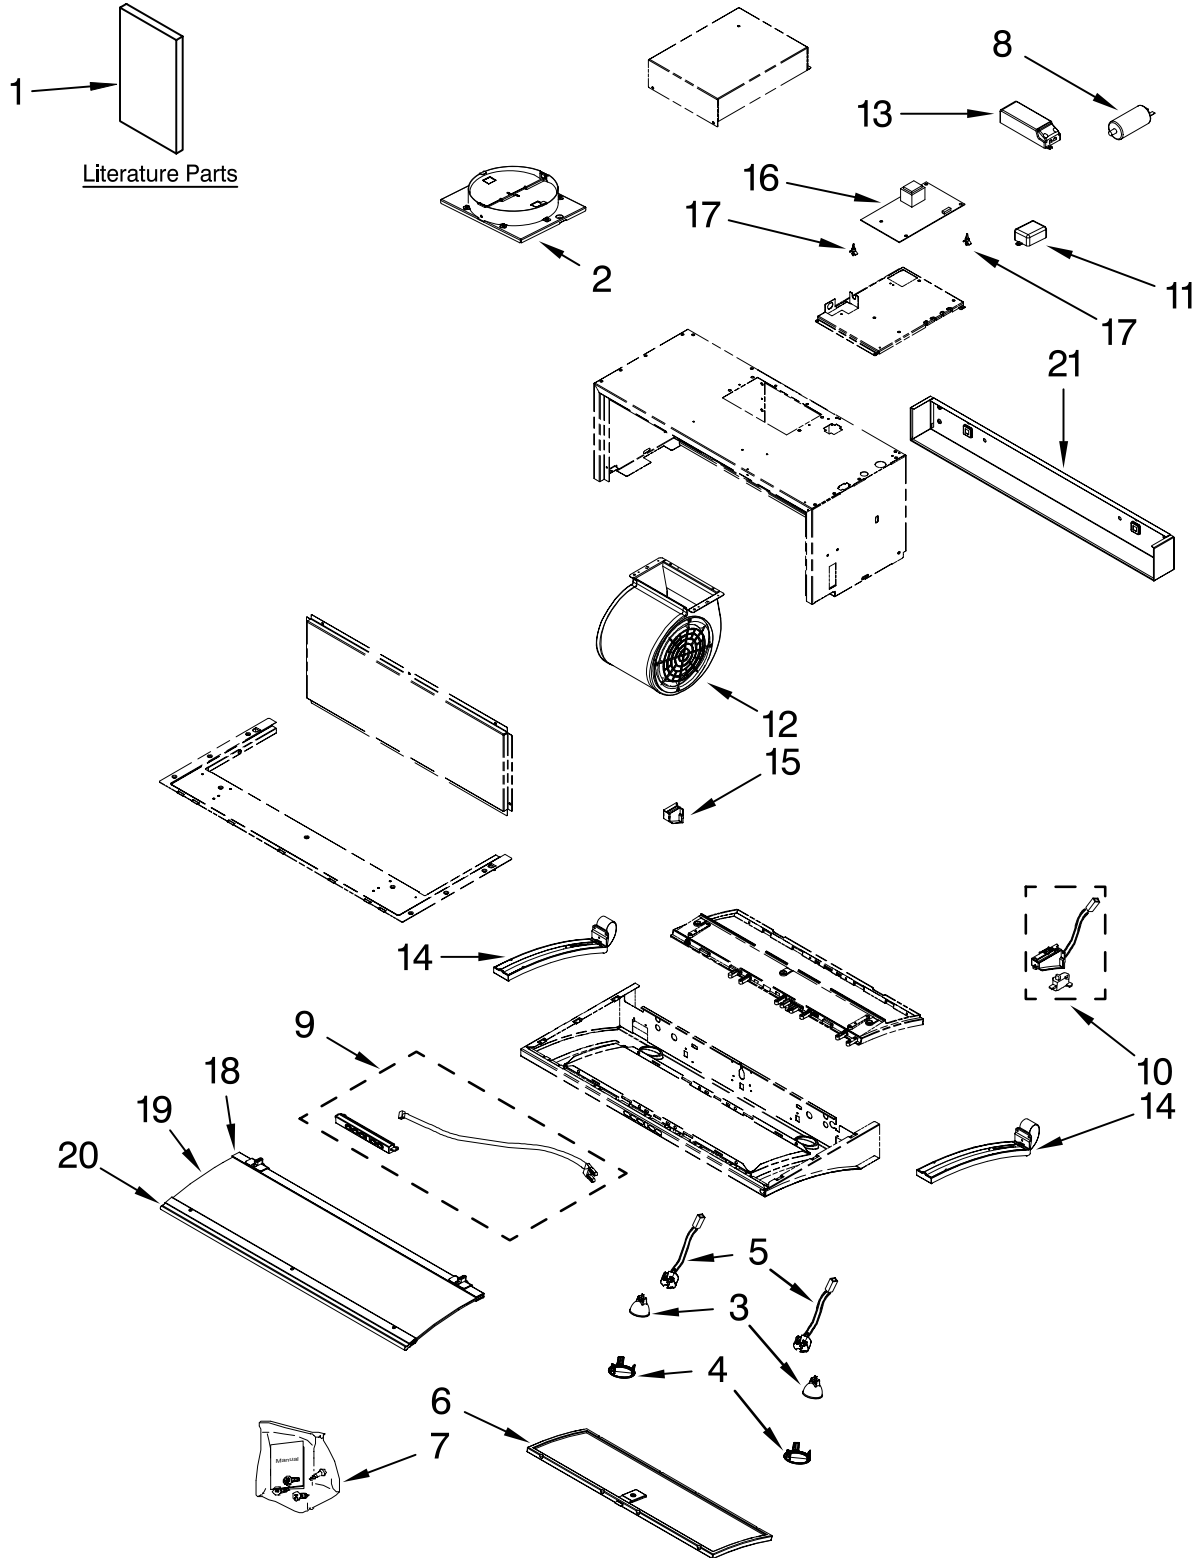

# HOOD PARTS

For Models: KXU2830YSS0, KXU2836YSS0  
(Stainless) (Stainless)

(30")(36") Professional Hood

FOR ORDERING INFORMATION REFER TO PARTS PRICE LIST

# HOOD PARTS

For Models: KXU2830YSS0, KXU2836YSS0  
(Stainless) (Stainless)

<b>Illus. No.</b>	<b>Part No.</b>	<b>DESCRIPTION</b>
1		Literature Parts
	W10342488	Use & Care Guide
2	W10369162	Damper Assembly
3	W10369197	Lamp, Halogen
4	W10369165	Light Bezel
5	W10369166	Lamp Holder (With Wiring)
6	W10369163	Grease Filter
7	W10369160	Hardware, Install
8	W10256657	Capacitor
9	W10369418	Display & Wire
10	W10382895	Micro Switch (With Wiring)
11	W10369194	Noise Filter
12	W10382894	Fan Assembly
13	8186686	Transformer
14	W10369365	Guide Slides (Pair)
15	W10369202	Support Glass Glides
16	W10369412	Electronic Cntrl
17	8190833	Support, Electronic Cntrl
18		Molding, Inside Glass (Back)
	W10369367	30"
	W10369385	36"
19		Sliding Glass
	W10369366	30"
	W10369389	36"
20		Molding, Inside Glass (Front)
	W10369357	30"
	W10369397	36"
21		Housing Control
	W10369364	30"
	W10369398	36"