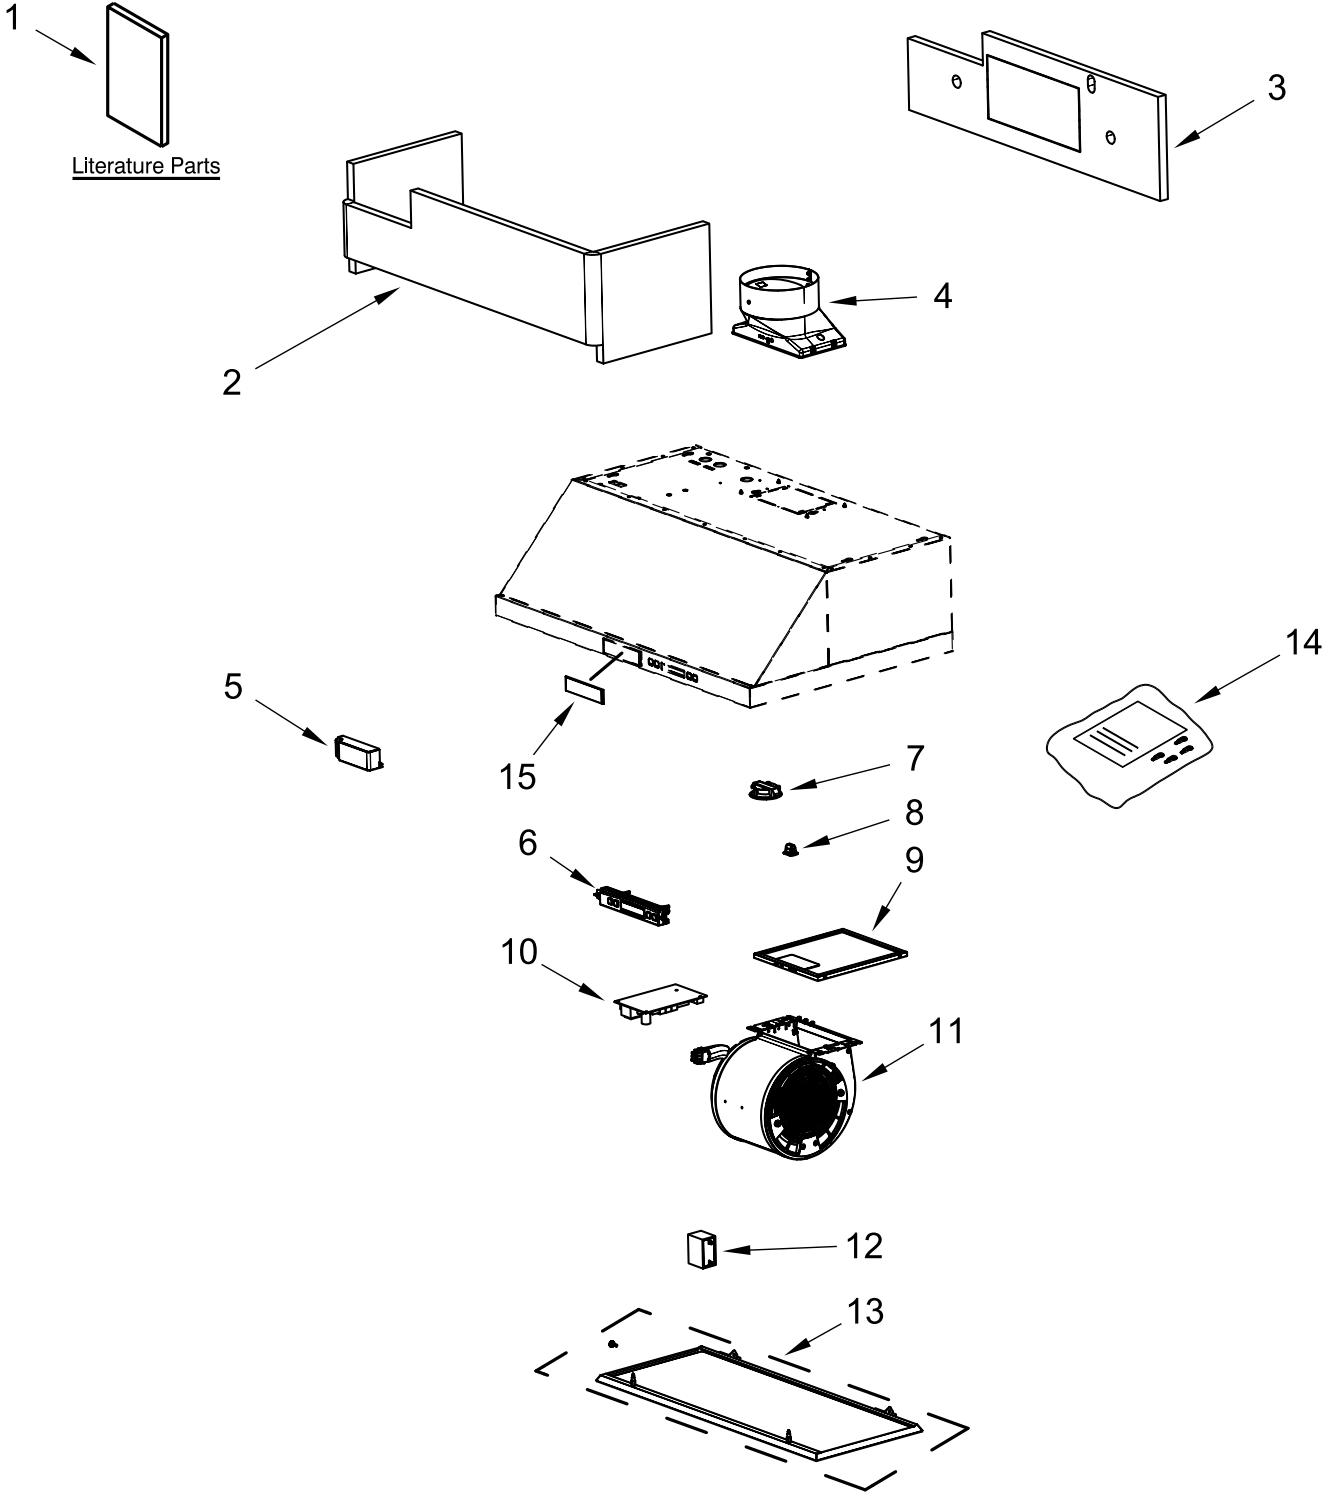

KitchenAid®

**30" AND 36" PROFESSIONAL HOOD
(Under the Cabinet Mount Perimetric)**

MODELS:

KVUB600DSS0 (Stainless)

KVUB606DSS0 (Stainless)

HOOD PARTS

HOOD PARTS

<u>Illus. No.</u>	<u>Part No.</u>	<u>Description</u>
1		Literature Parts
	W10674120	Use and Care Guide
2		Insulation
	W10735393	30" Model Only
	W10735396	36" Model Only
3		Insulation, Back
	W10735394	30" Model Only
	W10735397	36" Model Only
4	W10592040	Damper, Hood (Plastic)
5	W10716819	Transformer
6	W10727057	Control, Electronic
7	W10727042	Light, LED

<u>Illus. No.</u>	<u>Part No.</u>	<u>Description</u>
8	W10735735	Clip, Panel
9	W10727013	Filter, Grease
10	W10291604	Board, Power
11	W10727058	Blower, Fan
12	W10716814	Capacitor
13		Panel, Perimetric
	W10735352	30" Model Only
	W10735373	36" Model Only
14	W10727062	Hardware, Installation