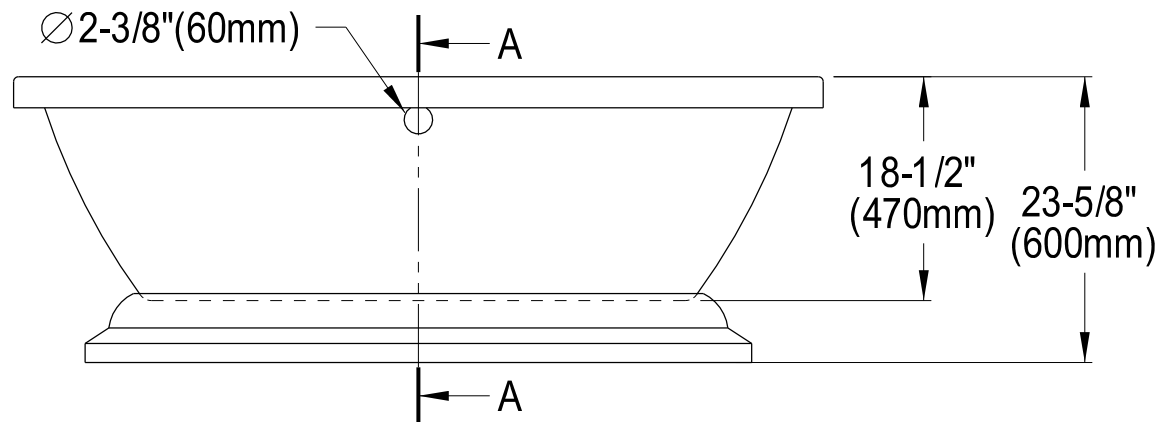

VTPE672824P

67" Acrylic Clawfoot Bathtub

Section: A-A