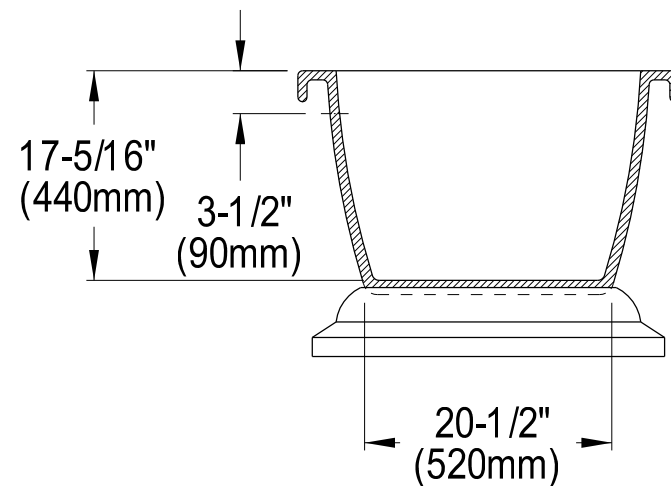

VTPE672824P

67" Acrylic Clawfoot Bathtub

Section: A-A